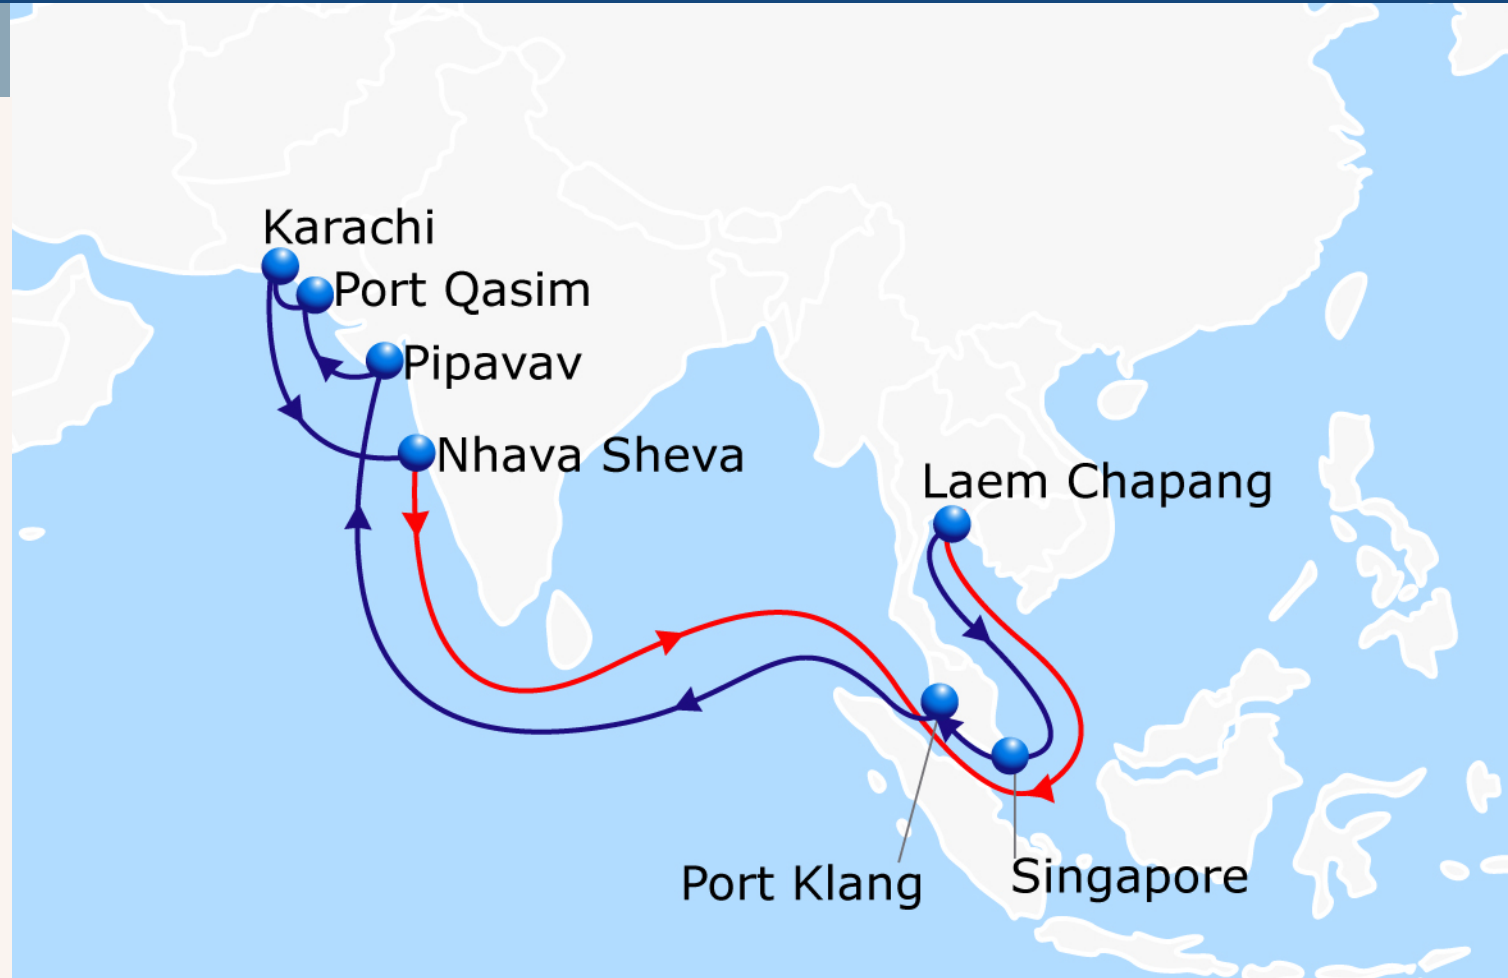

Asia Subcontinent Express 8

Intra-Asia

Line Strengths

Main Hubs

Asia Subcontinent Express 8

Intra-Asia

Transit Times

	To						
From	KARACHI	LAEM CHABANG	NHAVA SHEVA	PIPAVAV	PORT KLANG	PORT QASIM	SINGAPORE
KARACHI	-	18	3	30	22	32	21
LAEM CHABANG	15	-	18	12	4	14	3
NHAVA SHEVA	30	15	-	27	19	29	18
PIPAVAV	3	21	6	-	25	2	24
PORT KLANG	11	29	14	8	-	10	32
PORT QASIM	1	19	4	31	23	-	22
SINGAPORE	12	30	15	9	1	11	-

Contacts

Key Figures

Frequency: Every Week

Ports of Call: 7

Vessel Fleet: 5

Duration: 35