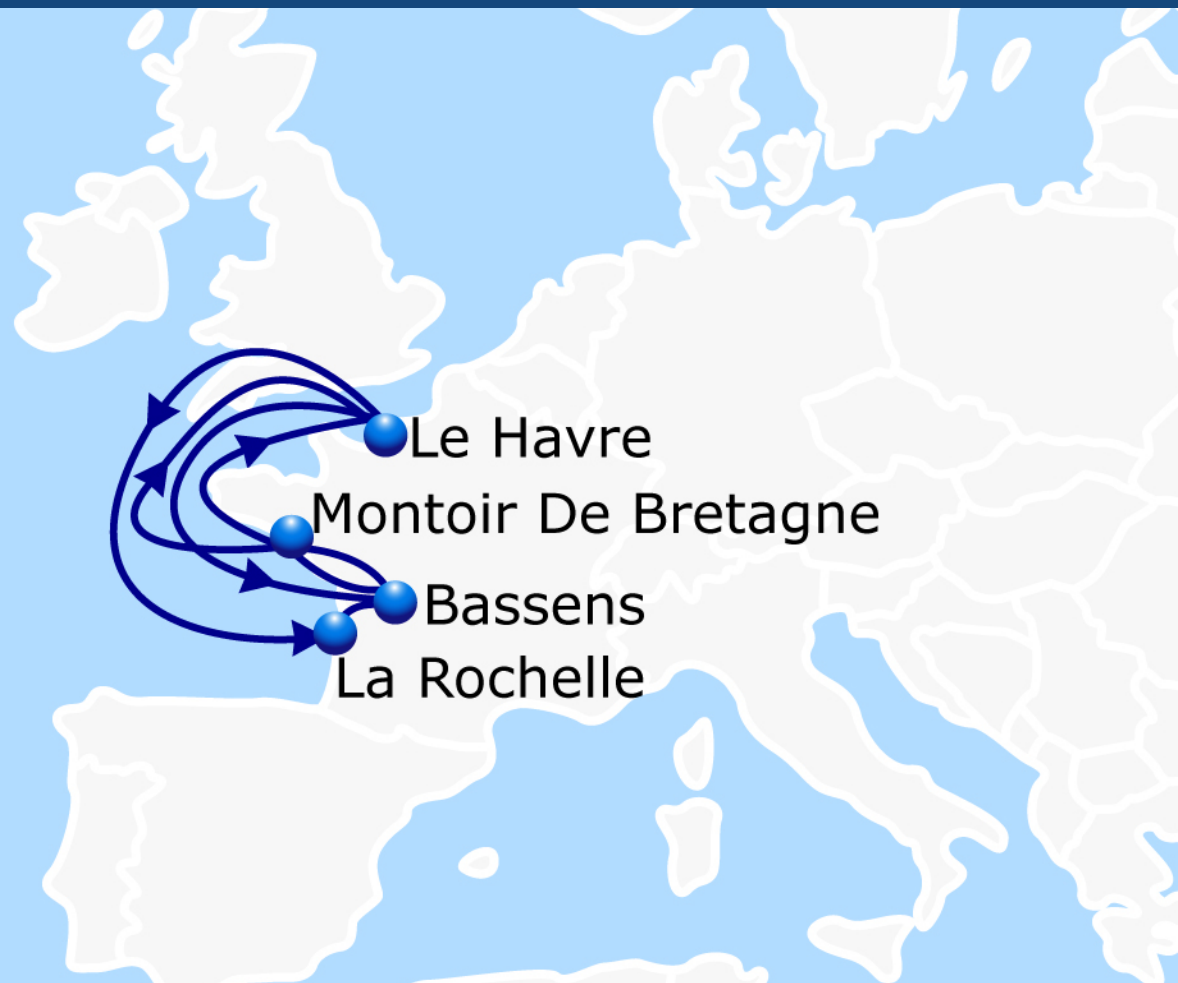

Atlantic Feeder

French Atlantic Coast

Line Strengths

Main Hubs

Atlantic Feeder

French Atlantic Coast

Transit Times

From	To						
	BASSENS,33	BASSENS,33	LA ROCHELLE	LE HAVRE	LE HAVRE	MONTOIR DE BRETAGNE	MONTOIR DE BRETAGNE
BASSENS,33	-	-	12	2	9	1	7
BASSENS,33	-	-	6	9	3	8	1
LA ROCHELLE	1	7	-	3	10	2	8
LE HAVRE	11	4	10	-	-	12	5
LE HAVRE	4	10	3	-	-	5	11
MONTOIR DE BRETAGNE	12	5	11	1	8	-	-
MONTOIR DE BRETAGNE	6	12	5	8	2	-	-

Contacts

Line Manager

Maxence EYRAUD
EYRAUD Maxence <HO.MEYRAUD@cma-cgm.com>

Operations MANAGER

Cédric KARDJADJ
KARDJADJ Cedric <ho.ckardjadj@cma-cgm.com>

Key Figures

Frequency: Every two weeks

Ports of Call: 7

Vessel Fleet: 1

Duration: 14