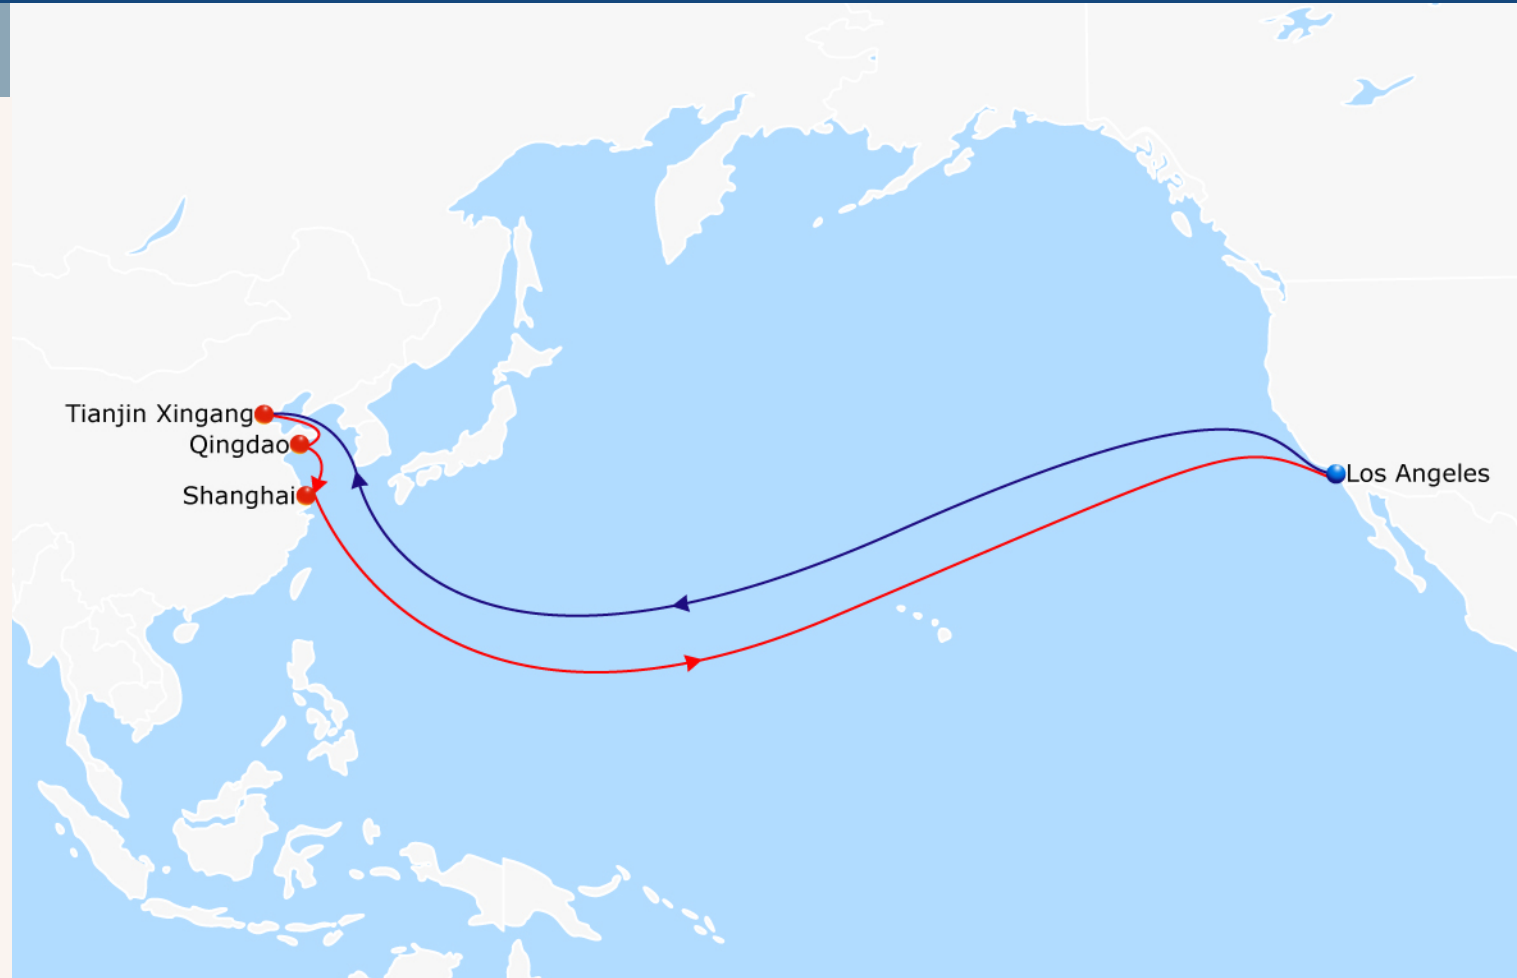

Bohai

Asia - North America WC

Line Strengths

Main Hubs

Bohai

Asia - North America WC

Transit Times

From	To			
	LOS ANGELES, CA	QINGDAO	SHANGHAI	TIANJIN XINGANG
LOS ANGELES, CA	-	18	21	17
QINGDAO	19	-	3	36
SHANGHAI	16	34	-	33
TIANJIN XINGANG	20	1	4	-

Contacts

Key Figures

Frequency: every 6 days

Ports of Call: 4

Vessel Fleet: 6

Duration: 39