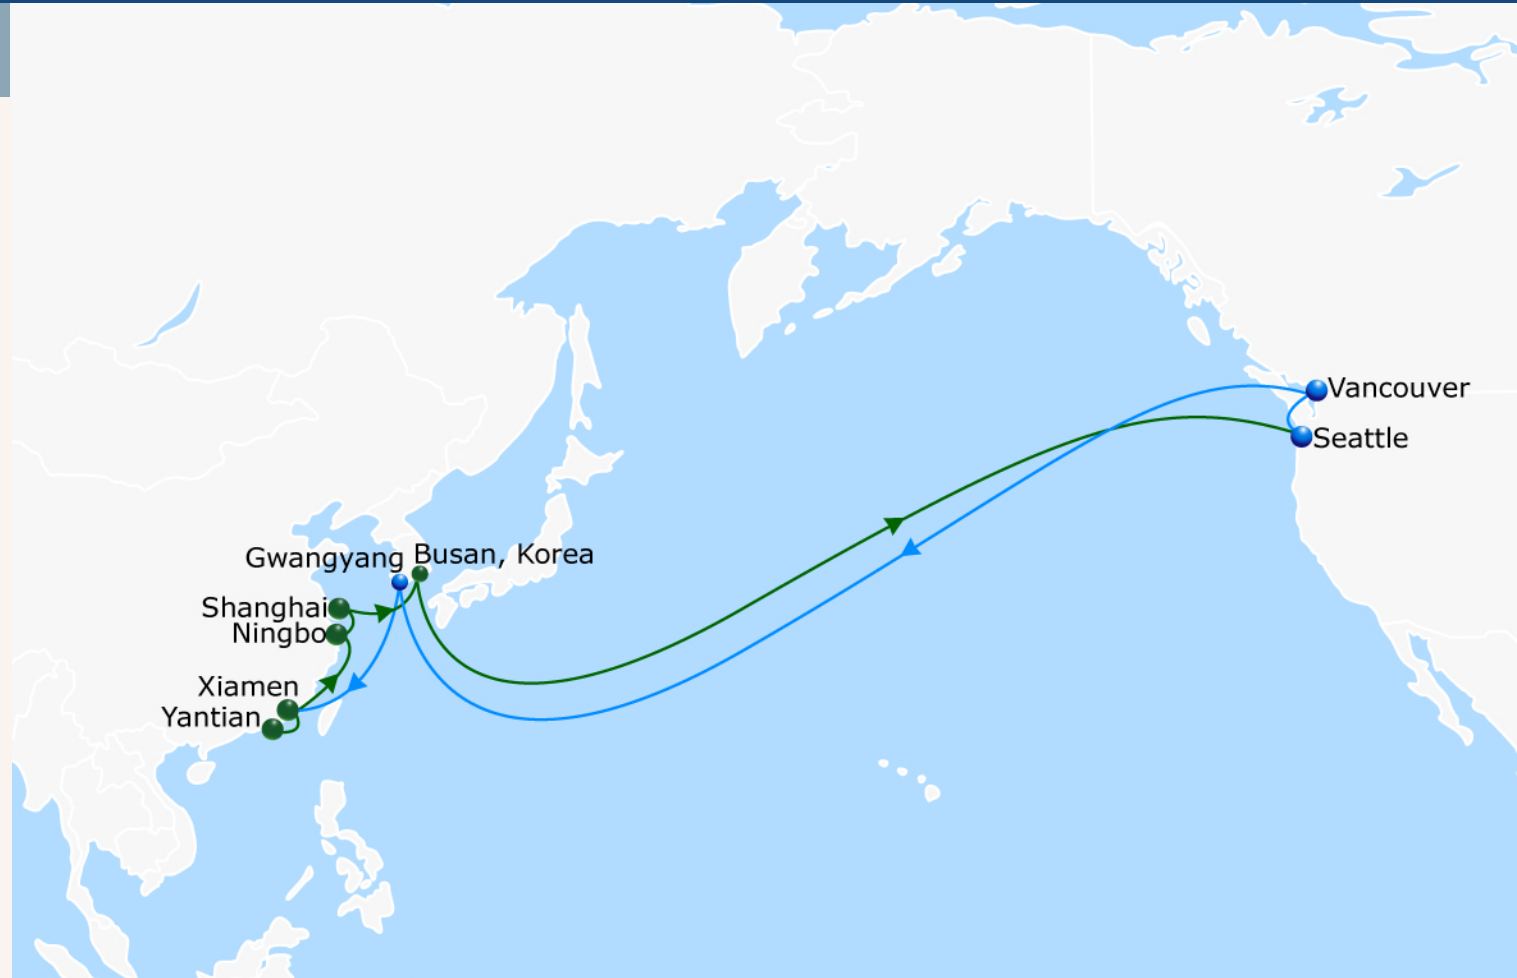

# Columbus PNW

Asia - North America WC

## Line Strengths

Main Hubs

## Key Figures

Frequency: Every Week

Ports of Call: 7

Vessel Fleet: 7

Duration: 49