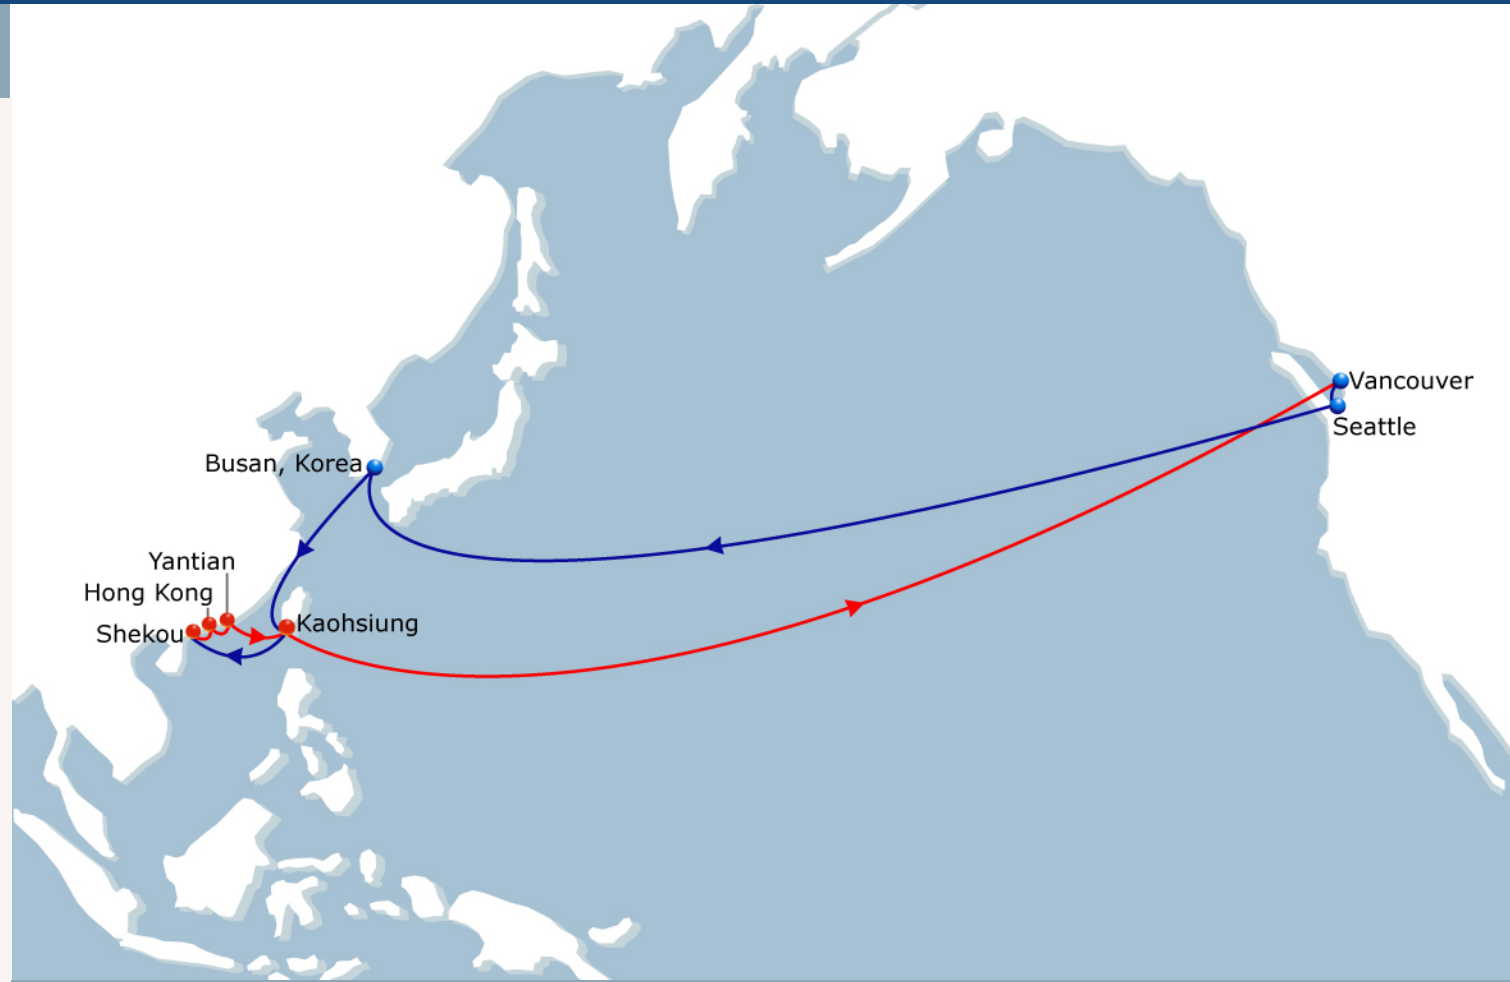

Dahlia service

Asia - North America WC

Line Strengths

Main Hubs

Dahlia service

Asia - North America WC

Transit Times

From	To							
	BUSAN, KOREA	HONG KONG	KAOHSIUNG (EB)	KAOHSIUNG (WB)	SEATTLE, WA	SHEKOU	VANCOUVER, BC	YANTIAN
BUSAN, KOREA	-	6	8	4	24	5	21	6
HONG KONG	35	-	2	39	18	40	15	41
KAOHSIUNG (EB)	33	39	-	37	16	38	13	39
KAOHSIUNG (WB)	37	2	4	-	20	1	17	2
SEATTLE, WA	17	23	25	21	-	22	38	23
SHEKOU	36	1	3	40	19	-	16	1
VANCOUVER, BC	20	26	28	24	3	25	-	26
YANTIAN	35	41	2	39	18	40	15	-

Contacts

Key Figures

Frequency: Every Week

Ports of Call: 8

Vessel Fleet: 6

Duration: 42