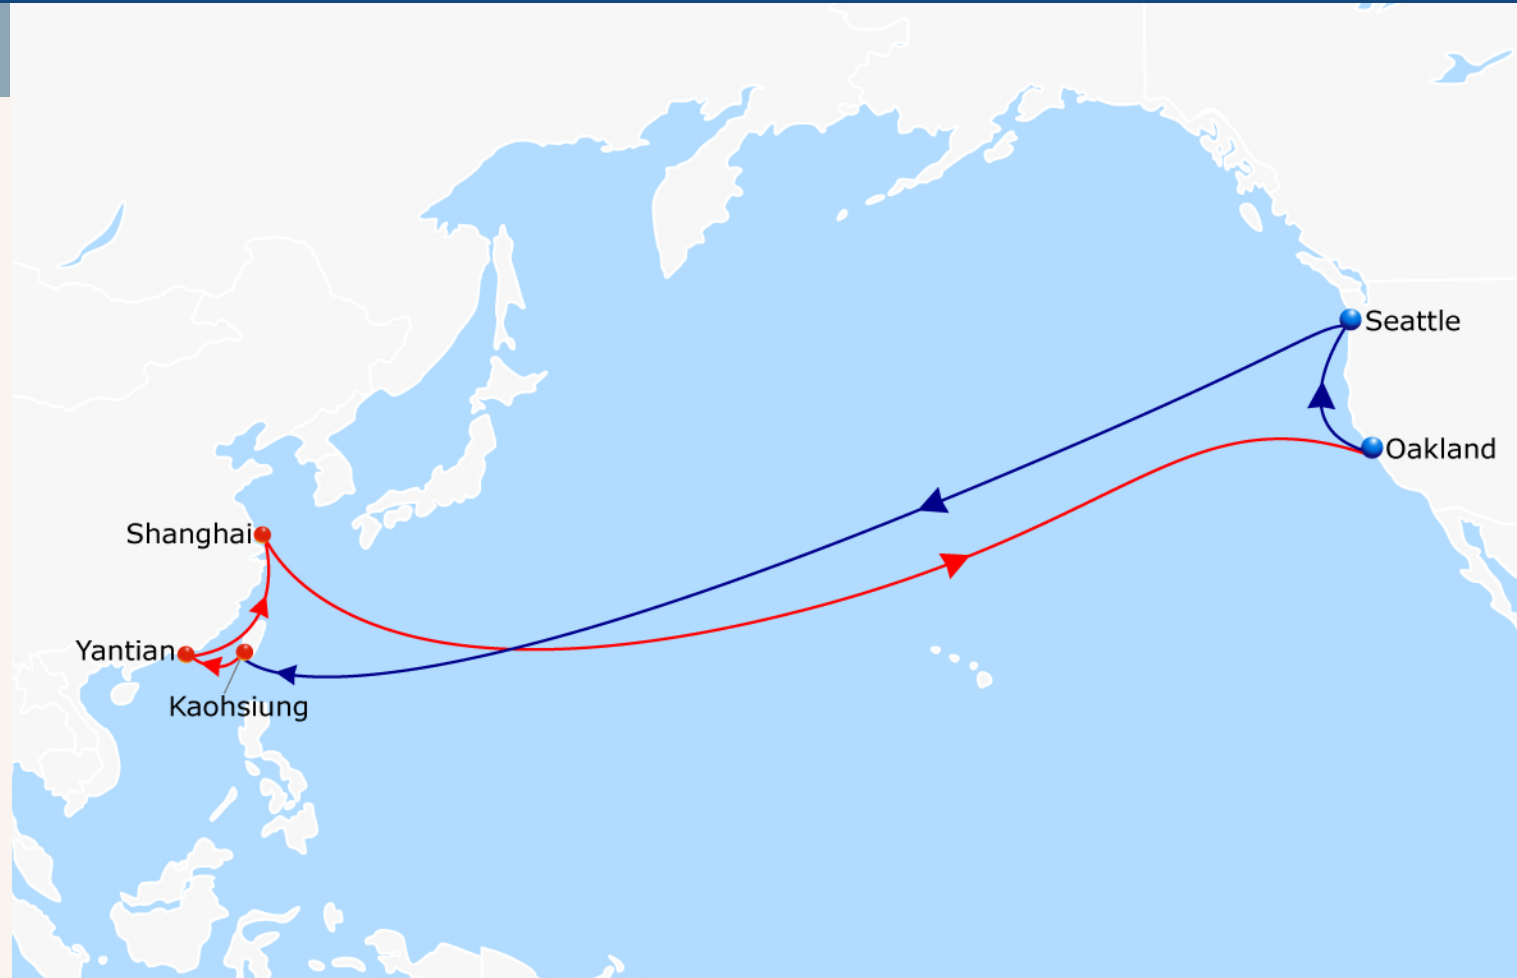

Golden Gate Bridge

Asia - North America WC

Line Strengths

Main Hubs

Golden Gate Bridge

Asia - North America WC

Transit Times

	To				
From	KAOHSIUNG	OAKLAND, CA	SEATTLE, WA	SHANGHAI	YANTIAN
KAOHSIUNG	-	20	25	5	1
OAKLAND, CA	28	-	5	33	29
SEATTLE, WA	23	43	-	28	24
SHANGHAI	43	15	20	-	44
YANTIAN	47	19	24	4	-

Contacts

Key Figures

Frequency: Every Week

Ports of Call: 5

Vessel Fleet: 7

Duration: 49