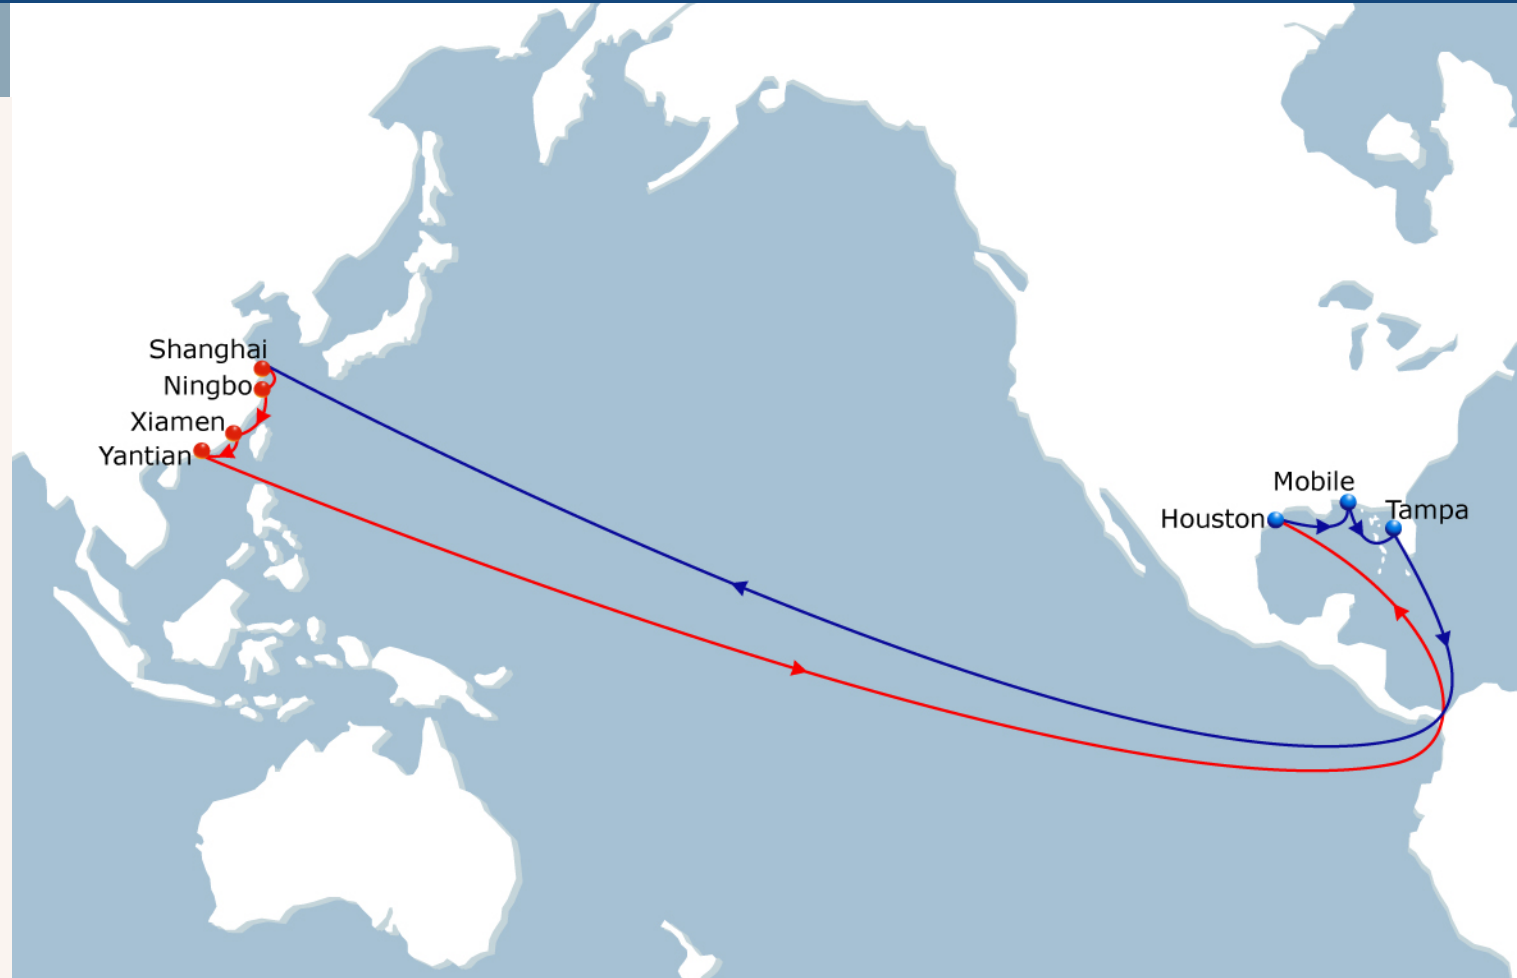

# Gulf of Mexico Express

Asia - North America EC

## Main Hubs

## Key Figures

Frequency: every 8 days

Ports of Call: 7

Vessel Fleet: 9

Duration: 70