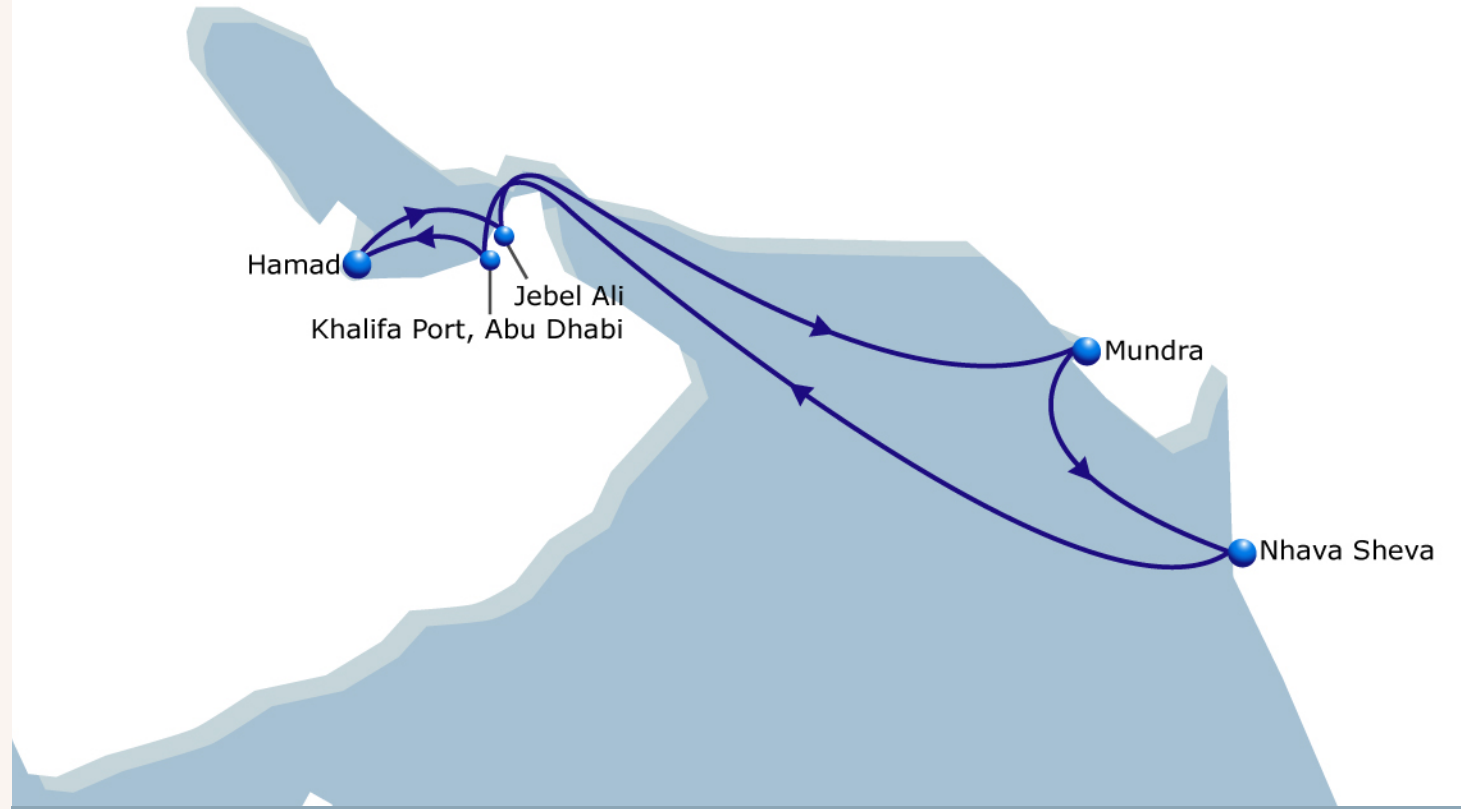

FAS Gulf Emirates India Feeder

Middle East - India

Line Strengths

Main Hubs

FAS Gulf Emirates India Feeder

Middle East - India

Transit Times

From	To			
	HAMAD	JEBEL ALI	MUNDRA	NHAVA SHEVA
HAMAD	-	1	5	7
JEBEL ALI	12	-	4	6
MUNDRA	8	9	-	2
NHAVA SHEVA	6	7	11	-

Contacts

Key Figures

Frequency: Every Week

Ports of Call: 4

Vessel Fleet: 2

Duration: 14