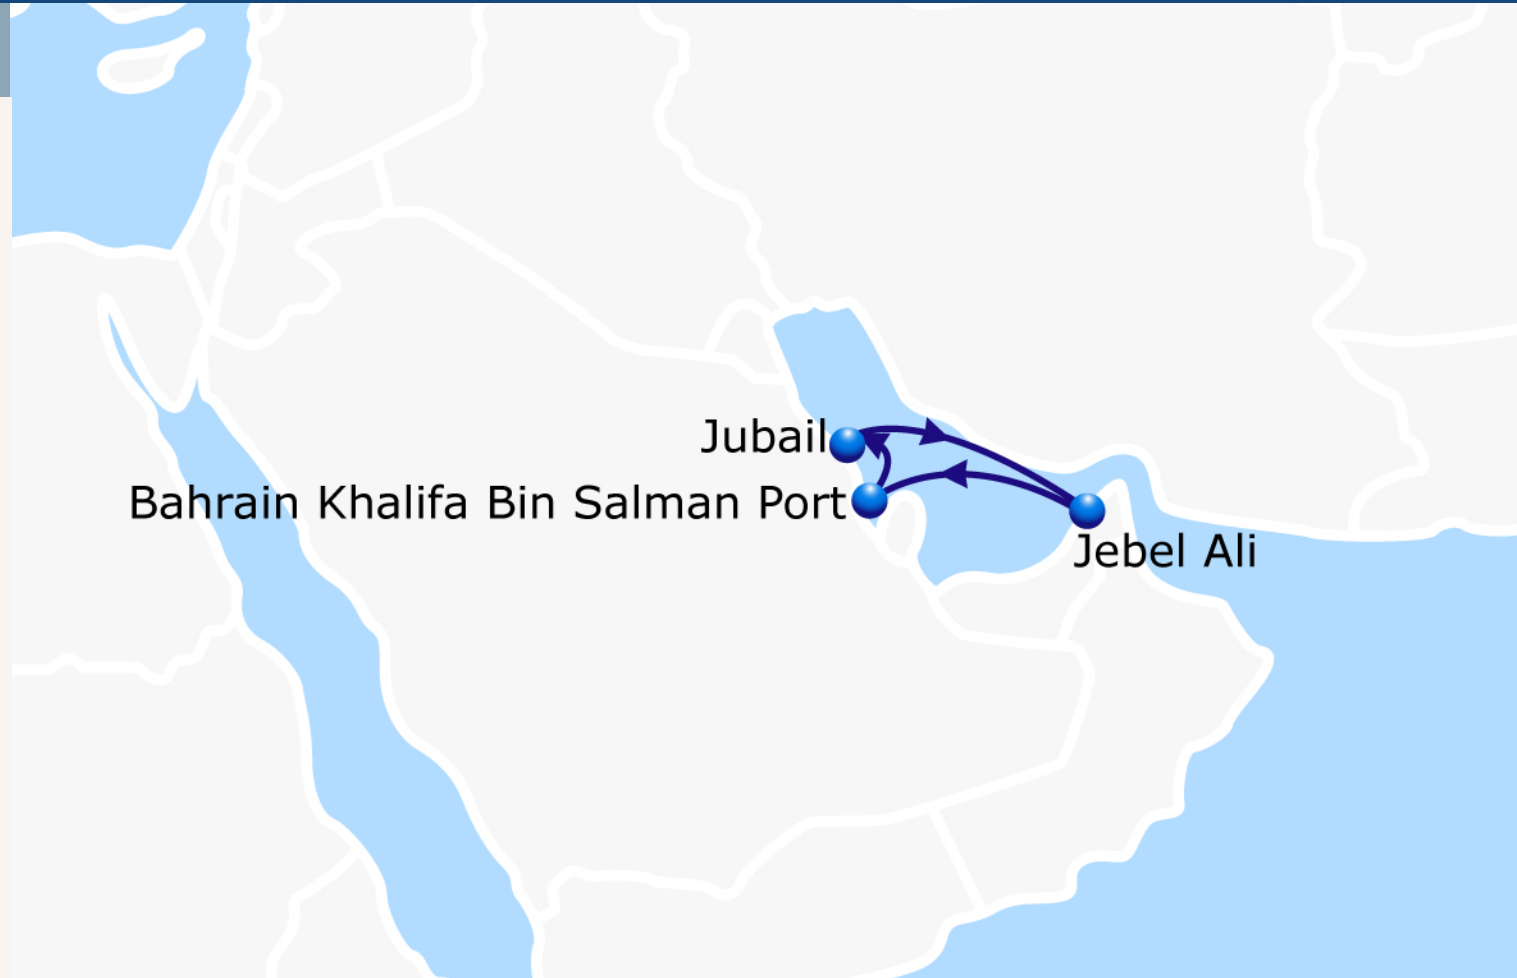

FAS - Gulf Emirates Bahrain Feeder

Intra-Middle East

Line Strengths

Main Hubs

FAS - Gulf Emirates Bahrain Feeder

Intra-Middle East

Transit Times

	To		
From	BAHRAIN KHALIFA BIN SALMAN PORT	JEBEL ALI	JUBAIL
BAHRAIN KHALIFA BIN SALMAN PORT	-	3	1
JEBEL ALI	3	-	4
JUBAIL	5	2	-

Contacts

Key Figures

Frequency: Every Week

Ports of Call: 3

Vessel Fleet: 1

Duration: 7