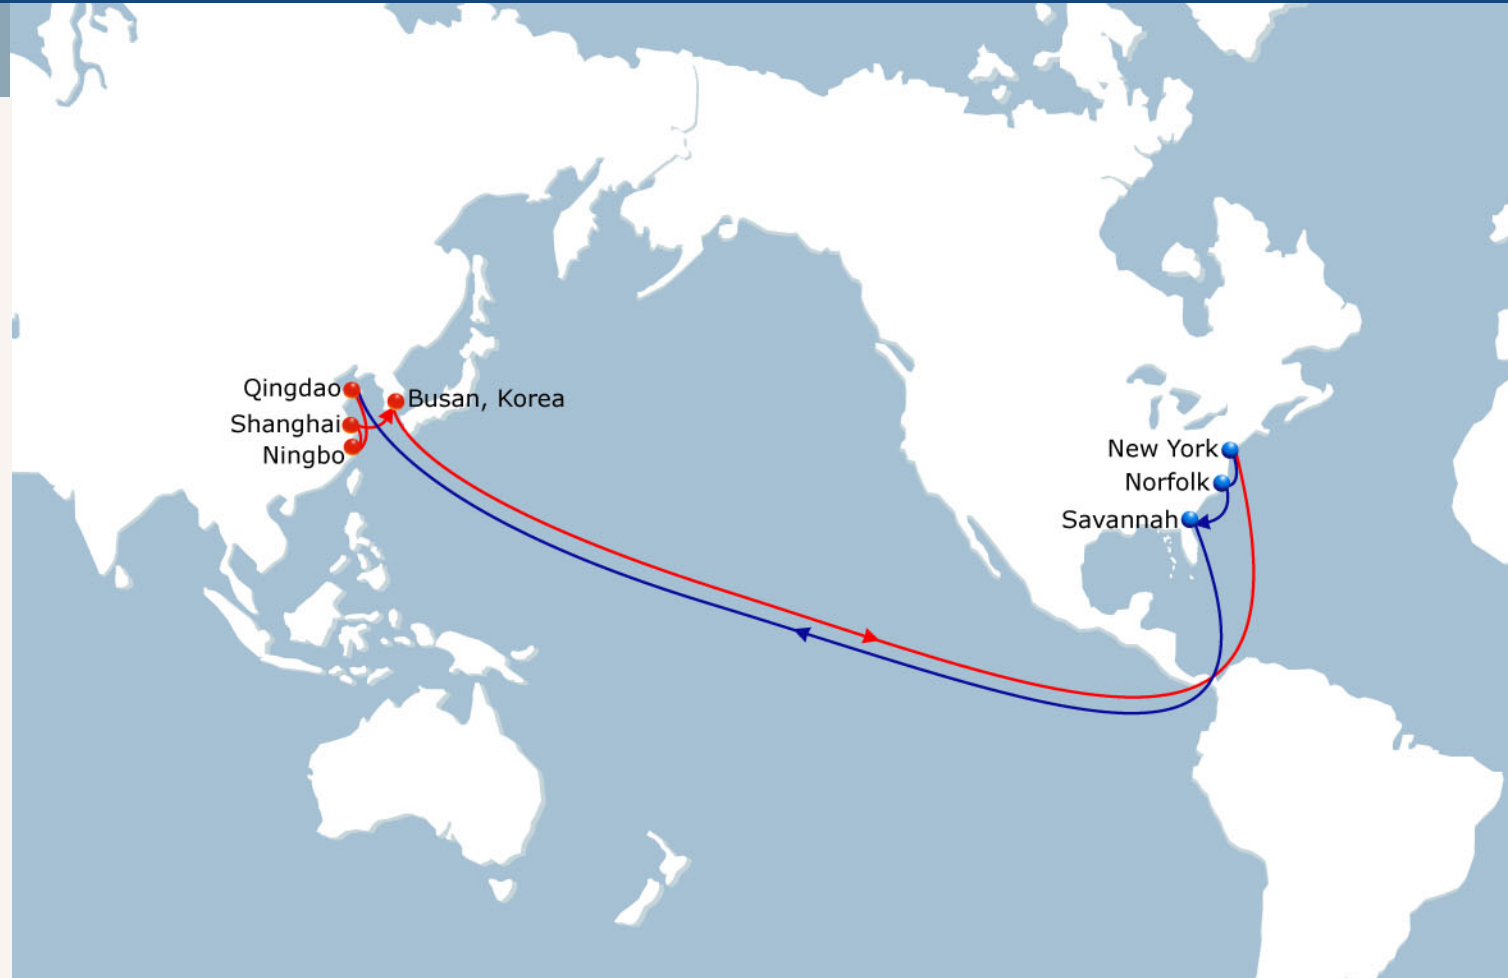

Manhattan Bridge

Asia - North America EC

Line Strengths

Main Hubs

Manhattan Bridge

Asia - North America EC

Transit Times

From	To						
	BUSAN, KOREA	NEW YORK, NY	NINGBO	NORFOLK, VA	QINGDAO	SAVANNAH, GA	SHANGHAI
BUSAN, KOREA	-	26	70	30	69	33	72
NEW YORK, NY	49	-	44	4	43	7	46
NINGBO	5	31	-	35	74	38	2
NORFOLK, VA	45	71	40	-	39	3	42
QINGDAO	6	32	1	36	-	39	3
SAVANNAH, GA	42	68	37	72	36	-	39
SHANGHAI	3	29	73	33	72	36	-

Contacts

Key Figures

Frequency: Every Week
Ports of Call: 7
Vessel Fleet: 11
Duration: 77