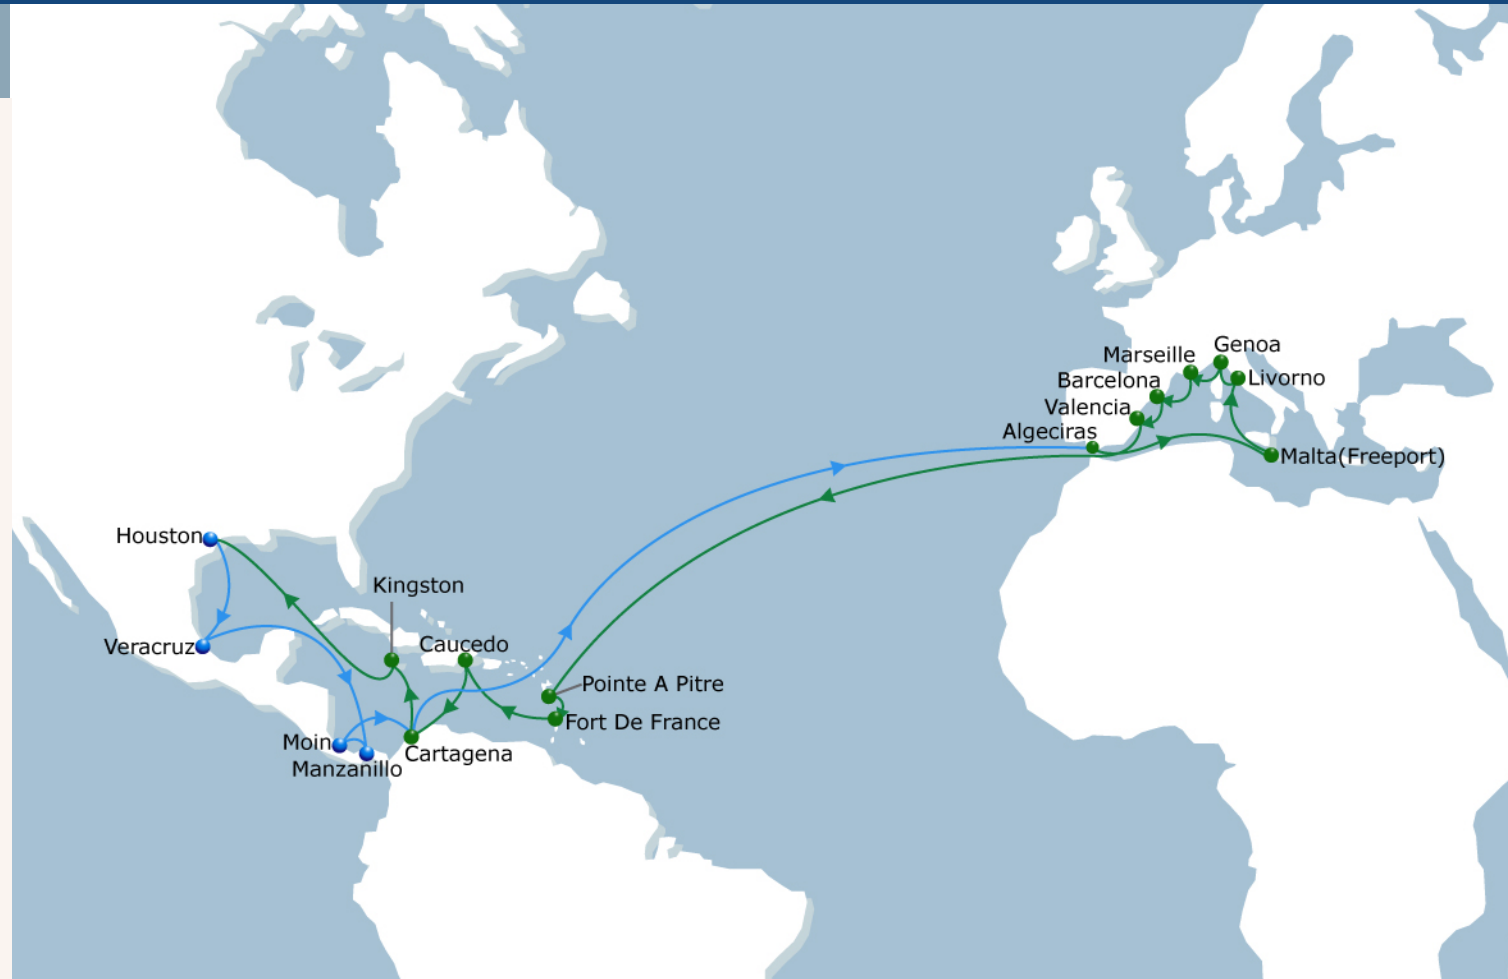

Mediterranean Caribbean

Mediterranean Sea - Caribbean Sea

Line Strengths

SOUTHBOUND

- Best ports coverage from Mediterranean to Caribbean and Central & South America
- Optimized connections in Malta from East Med, Black Sea, Middle East, India Pakistan and North Africa
- Optimized connections in Kingston to cover Caribbean & Central America
- Optimized connections in Cartagena to cover WCSA & Colombia with own CMA-CGM services
- Optimized connections in French West Indies to all Caribbean Islands with own CMA-CGM services

NORTHBOUND

- Direct weekly service from Mexico, US GULF & Costa Rica to Italy, France and Spain
- Fast service for reefer containers from Moin & Manzanillo to Algeciras, Malta & Livorno
- Optimized connections in Manzanillo for cargo ex WCSA and Colombia to Mediterranean
- Optimized connections in Malta to East Med, Black Sea, Middle East and North Africa