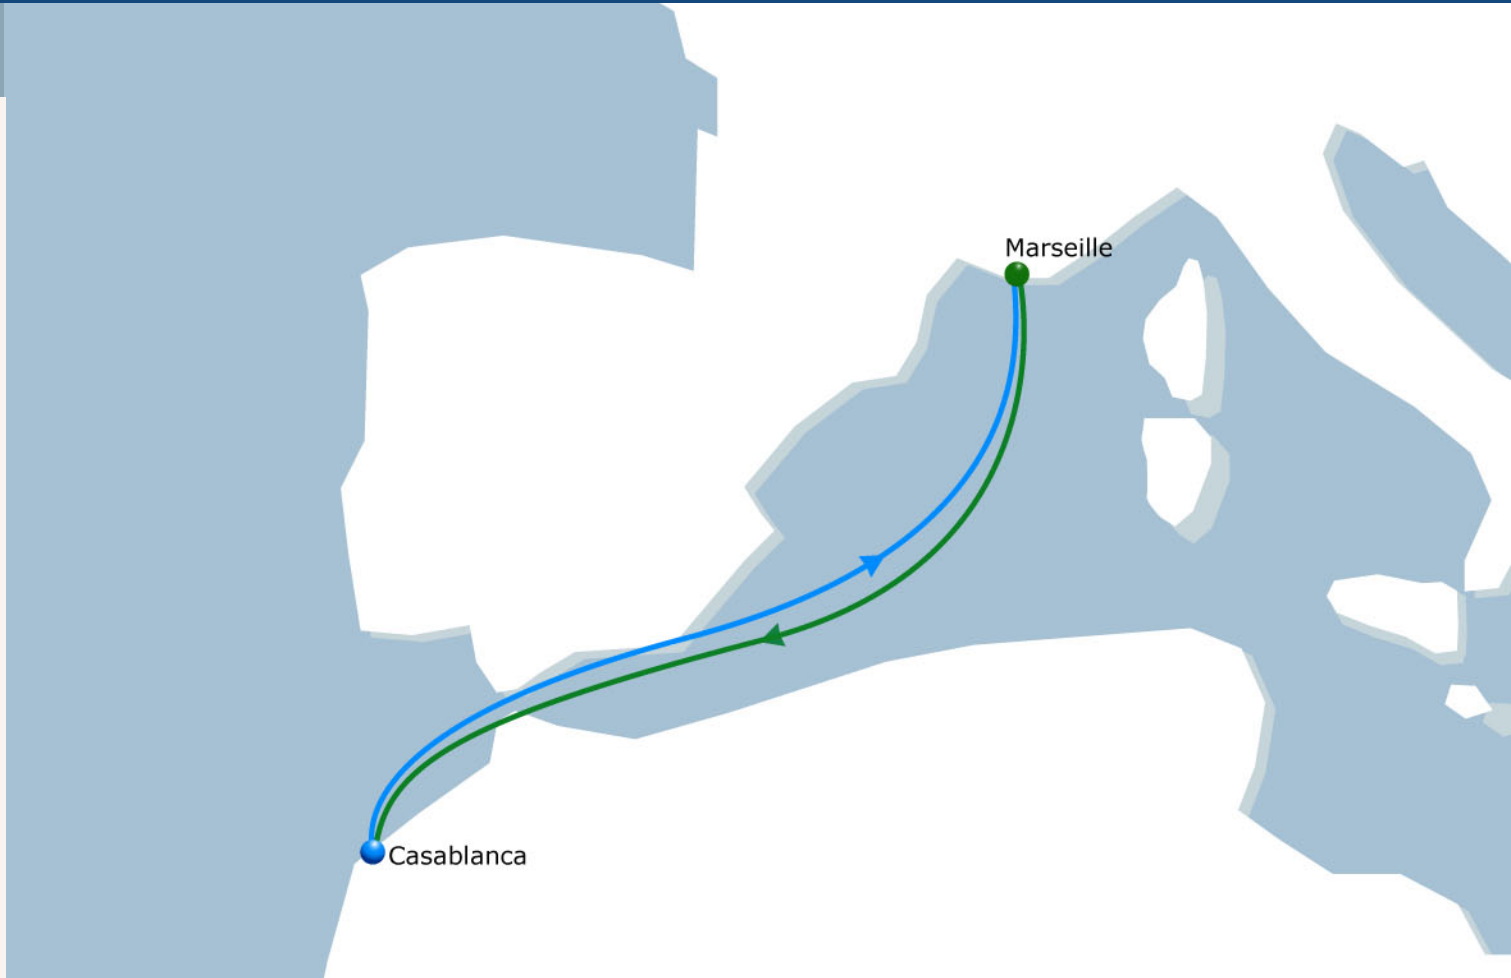

# SSLMED Morocco Express 3

Intra Mediterranean

Line Strengths

Main Hubs

# SSLMED Morocco Express 3

Intra Mediterranean

## Transit Times

	To	
From	CASABLANCA	MARSEILLE
CASABLANCA	-	3
MARSEILLE	3	-

## Key Figures

Frequency: Every Week  
Ports of Call: 2  
Vessel Fleet: 1  
Duration: 7