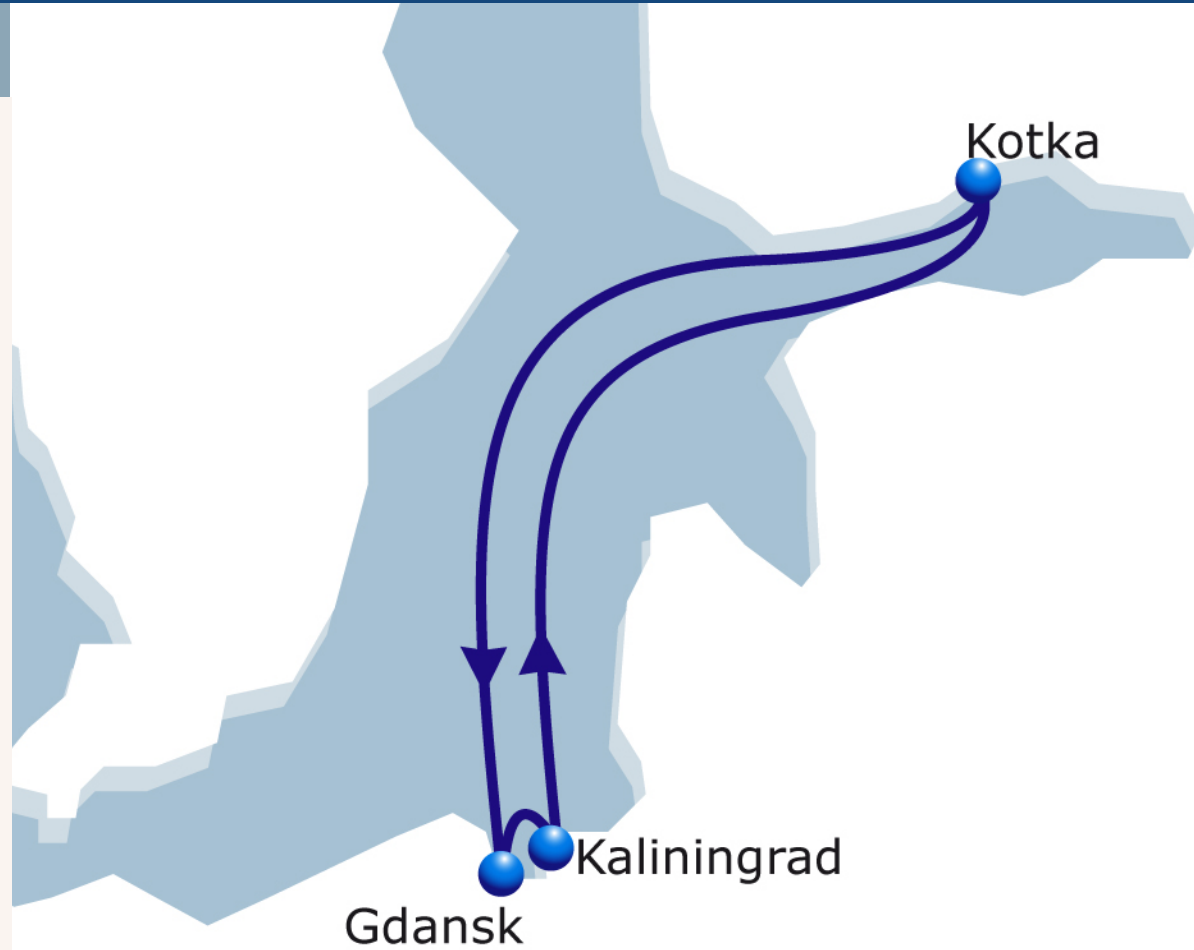

SSLEUR Riga Gdansk Service

Intra-North Europe

Line Strengths

Main Hubs

SSLEUR Riga Gdansk Service

Intra-North Europe

Transit Times

From	To		
	GDANSK	KALININGRAD	KOTKA
GDANSK	-	1	3
KALININGRAD	5	-	2
KOTKA	3	4	-

Contacts

Key Figures

Frequency: Every Week

Ports of Call: 3

Vessel Fleet: 1

Duration: 7