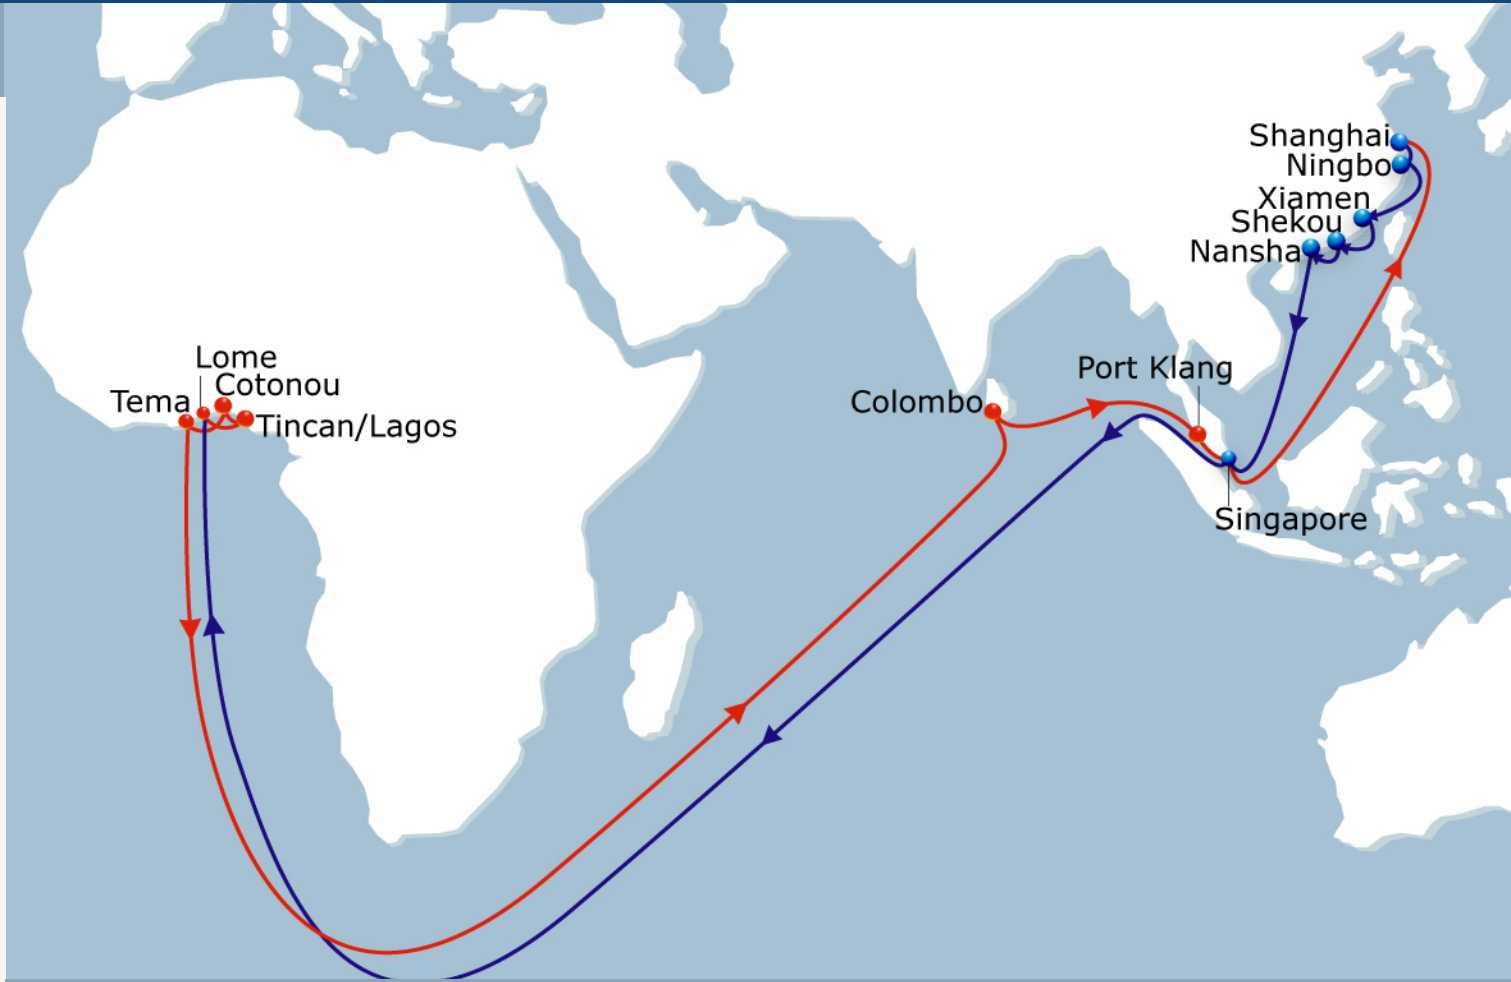

# Far East West Africa Express Service

Asia - West Africa

## Line Strengths

Main Hubs

## Key Figures

Frequency: Every Week  
 Ports of Call: 13  
 Vessel Fleet: 12  
 Duration: 84