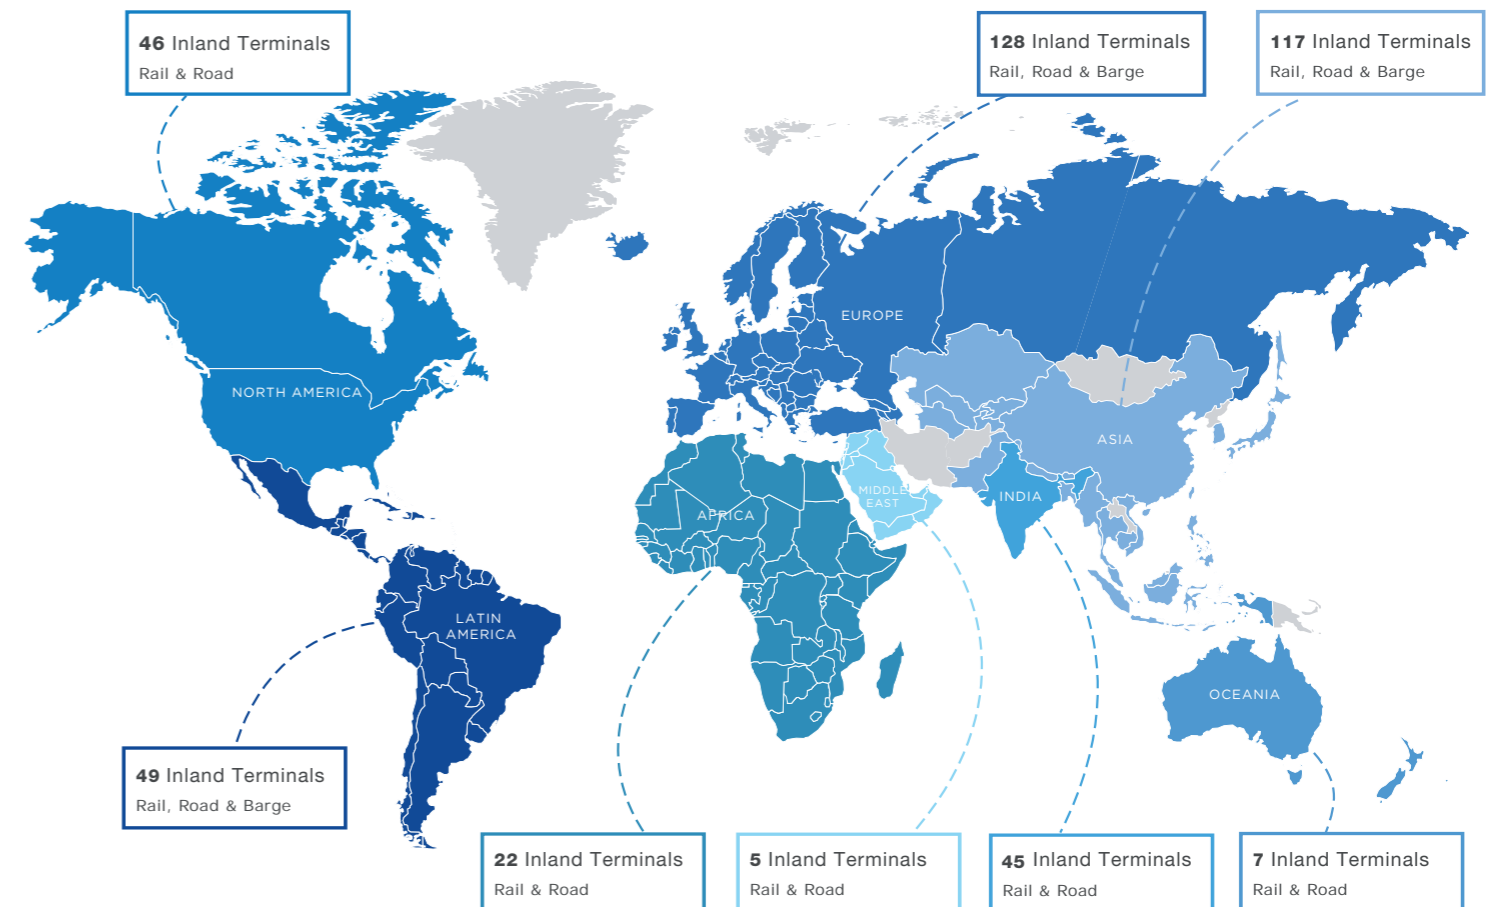

YOUR WORLDWIDE EXPERT FOR DOOR-TO-DOOR SOLUTIONS

All of our main 200 lines are connected to vessel feeder services, barges and trains for dedicated corridors or regional gateways: CMA CGM has designed and deployed a worldwide network with rail, road or barges' 1st class vendors to offer you a multi-modal solution up to the very last miles.

CMA CGM INTERMODAL - DESIGNING AND DEPLOYING WORLDWIDE MULTI-MODAL INLAND SOLUTIONS

In addition to its maritime offer, CMA CGM, a leading worldwide shipping Group, provides its customers with a comprehensive door-to-door service and tailor-made inland solutions (rail, road, river) for seamless continental connections.

ENHANCED QUALITY OF SERVICE

WITH EXPERT TEAMS AND WORLDWIDE LAND-BASED INFRASTRUCTURES BARGES, AND TRAINS FOR DEDICATED OR REGIONAL CONNECTIONS

3.4 MILLION
TEUs TRANSPORTED BY INTERMODAL
IN 2016

OVER **200**
CMA CGM MARITIME LINES CONNECTED TO
VESSEL FEEDER SERVICES

419
INLAND TERMINALS

1 MILLION
EXISTING CONNECTIONS

OVER **600**
CMA CGM AGENCIES WORLDWIDE

EXPERT INTERMODAL TEAMS AT YOUR SERVICE FOR TAILOR-MADE SOLUTIONS

Everywhere in the world, in all CMA CGM Offices and Agencies, our teams are available to provide you with the intermodal solutions best suited to meet your specific requirements; including the organized pick-up and delivery of cargo, minimized delays, and optimized safety and security of transport conditions.