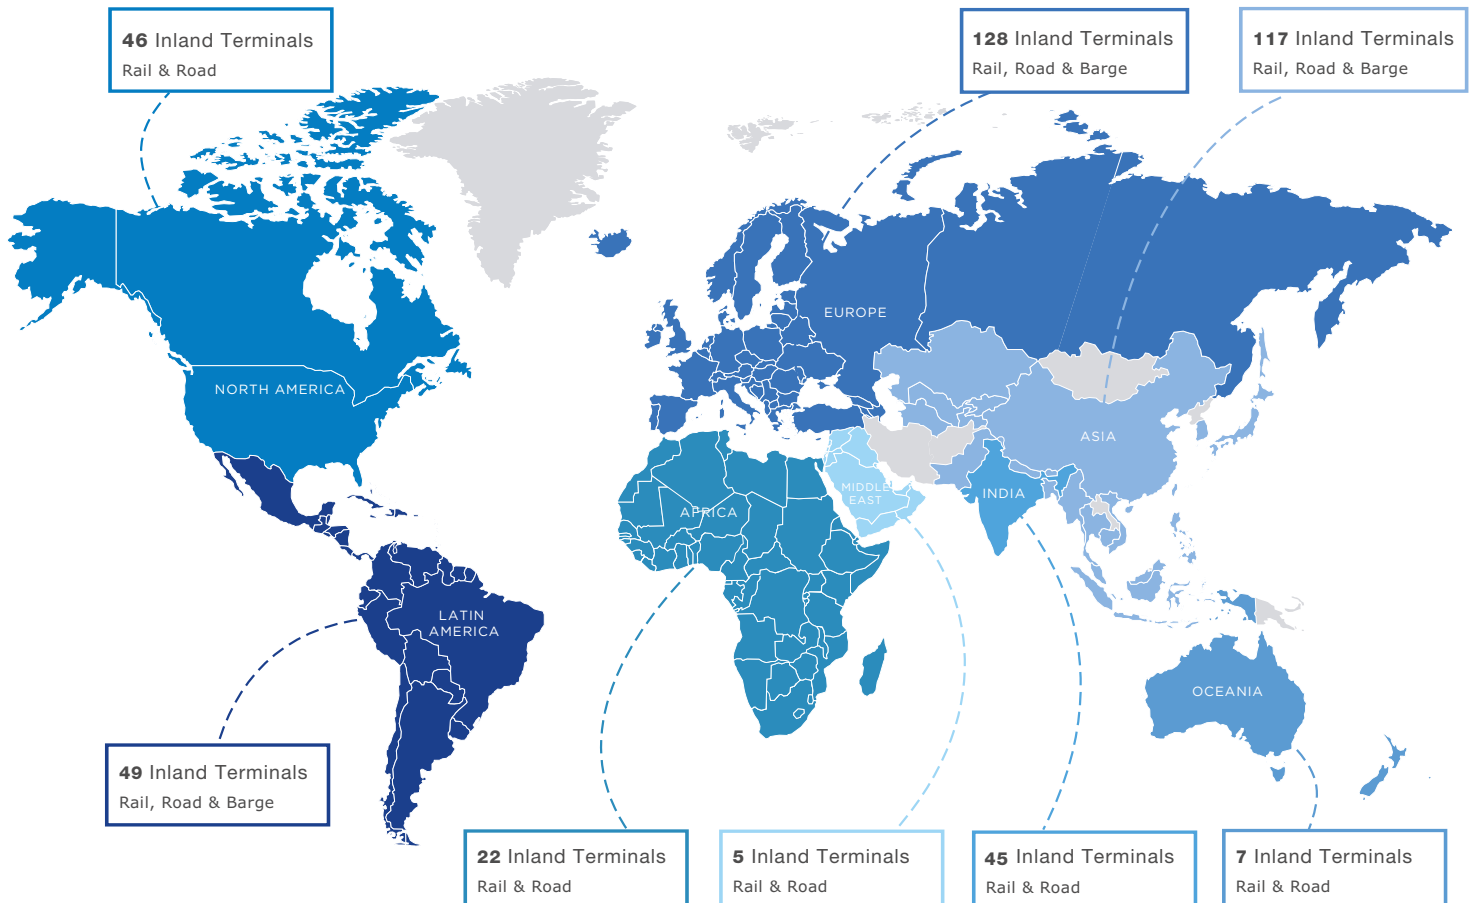

YOUR WORLDWIDE EXPERT FOR DOOR-TO-DOOR SOLUTIONS

All of our main 200 lines are connected to vessel feeder services, barges and trains for dedicated corridors or regional gateways: CMA CGM has designed and deployed a worldwide network with rail, road or barges' 1st class vendors to offer you a multi-modal solution up to the very last miles.

ONE-STOP SHOP FOR A GLOBAL SOLUTION

- From booking to clearance formalities
- Optimize your supply chain with cost-saving door-to-door opportunities
- Accurate monitoring for timely deliveries
- Easy booking and follow-up via our e-business platform

EXPERT INTERMODODAL TEAMS AT YOUR SERVICE FOR TAILOR-MADE SOLUTIONS

Everywhere in the world, in all CMA CGM Offices and Agencies, our teams are available to provide you with the intermodal solutions best suited to meet your specific requirements; including the organized pick-up and delivery of cargo, minimized delays, and optimized safety and security of transport conditions.