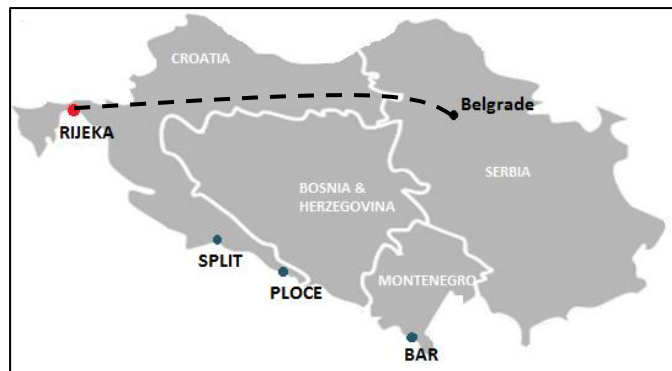

Serbia –Container terminal ZIT Beograd, Ive Lole Ribara BB 11030 Belgrade, SERBIA

PORT	Pre - advised		Lead-time		Frequency	
	Import	Export	Import	Export	Import	Export
HRRJK	7 days	5 days	A - B	A - B	3x weekly	3x weekly

Serbia - INTERMODALNI TERMINAL BEOGRAD NELT, Marsala Tita 262, 11272 Belgrade, SERBIA

PORT	Pre - advised		Lead-time	
	Import	Export	Import	Export
HRRJK	7 days	5 days	A - B	A - B

RSBEGDTBG Storage	FREE TIME CALANDAR DAYS (Incl. Arrival day)	DAYS
IMPORT	10	11 onwards
EXPORT	10	11 onwards

- SOON: dedicated CMA CGM block train

Serbia - SM Contaner terminal, Jarački put 10, Sremska Mitrovica, SERBIA

PORT	Pre - advised		Lead-time		Frequency	
	Import	Export	Import	Export	Import	Export
HRRJK	7 days	5 days	A - B	A - B	3x weekly	3x weekly