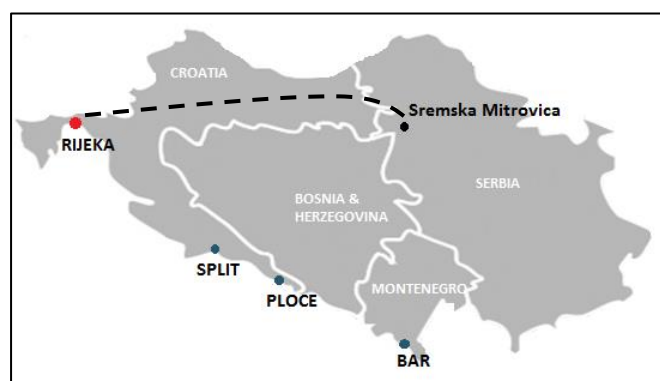

Serbia –Container terminal ZIT Beograd, Ive Lole Ribara BB 11030 Belgrade, SERBIA

PORT	Pre - advised		Lead-time		Frequency	
	Import	Export	Import	Export	Import	Export
HRRJK	7 days	5 days	A - B	A - B	3x weekly	3x weekly

Serbia - INTERMODALNI TERMINAL BEOGRAD NELT, Marsala Tita 262, 11272 Belgrade, SERBIA

PORT	Pre - advised		Lead-time	
	Import	Export	Import	Export
HRRJK	7 days	5 days	A - B	A - B

RSBEGDTBG Storage	FREE TIME CALANDAR DAYS (Incl. Arrival day)	DAYS
IMPORT	10	11 onwards
EXPORT	10	11 onwards

- SOON: dedicated CMA CGM block train

Serbia - SM Contaner terminal, Jarački put 10, Sremska Mitrovica, SERBIA

PORT	Pre - advised		Lead-time		Frequency	
	Import	Export	Import	Export	Import	Export
HRRJK	7 days	5 days	A - B	A - B	3x weekly	3x weekly