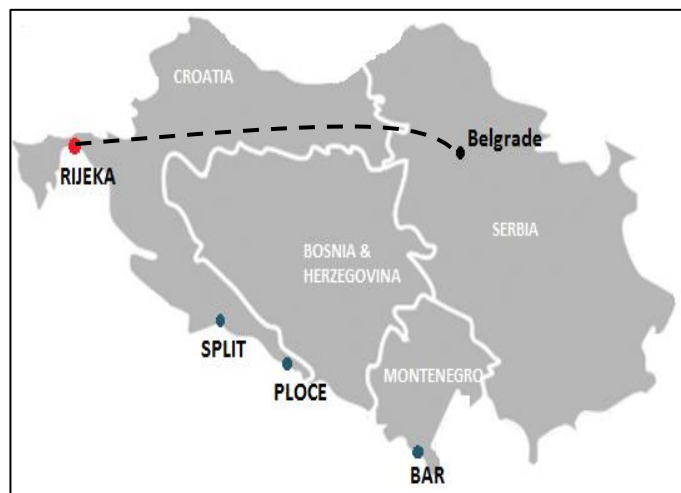

Serbia –Container terminal ZIT Beograd, Ive Lole Ribara BB 11030 Belgrade, SERBIA

PORT	Pre - advised		Lead-time		Frequency	
	Import	Export	Import	Export	Import	Export
HRRJK	7 days	5 days	A - B	A - B	3x weekly	3x weekly

Serbia - INTERMODALNI TERMINAL BEOGRAD NELT, Marsala Tita 262, 11272 Belgrade, SERBIA

PORT	Pre - advised		Lead-time	
	Import	Export	Import	Export
HRRJK	7 days	5 days	A - B	A - B

RSBEGDTBG Storage	FREE TIME CALANDAR DAYS (Incl. Arrival day)	DAYS
IMPORT	10	11 onwards
EXPORT	10	11 onwards

- SOON: dedicated CMA CGM block train

Serbia - SM Contaner terminal, Jarački put 10, Sremska Mitrovica, SERBIA

PORT	Pre - advised		Lead-time		Frequency	
	Import	Export	Import	Export	Import	Export
HRRJK	7 days	5 days	A - B	A - B	3x weekly	3x weekly