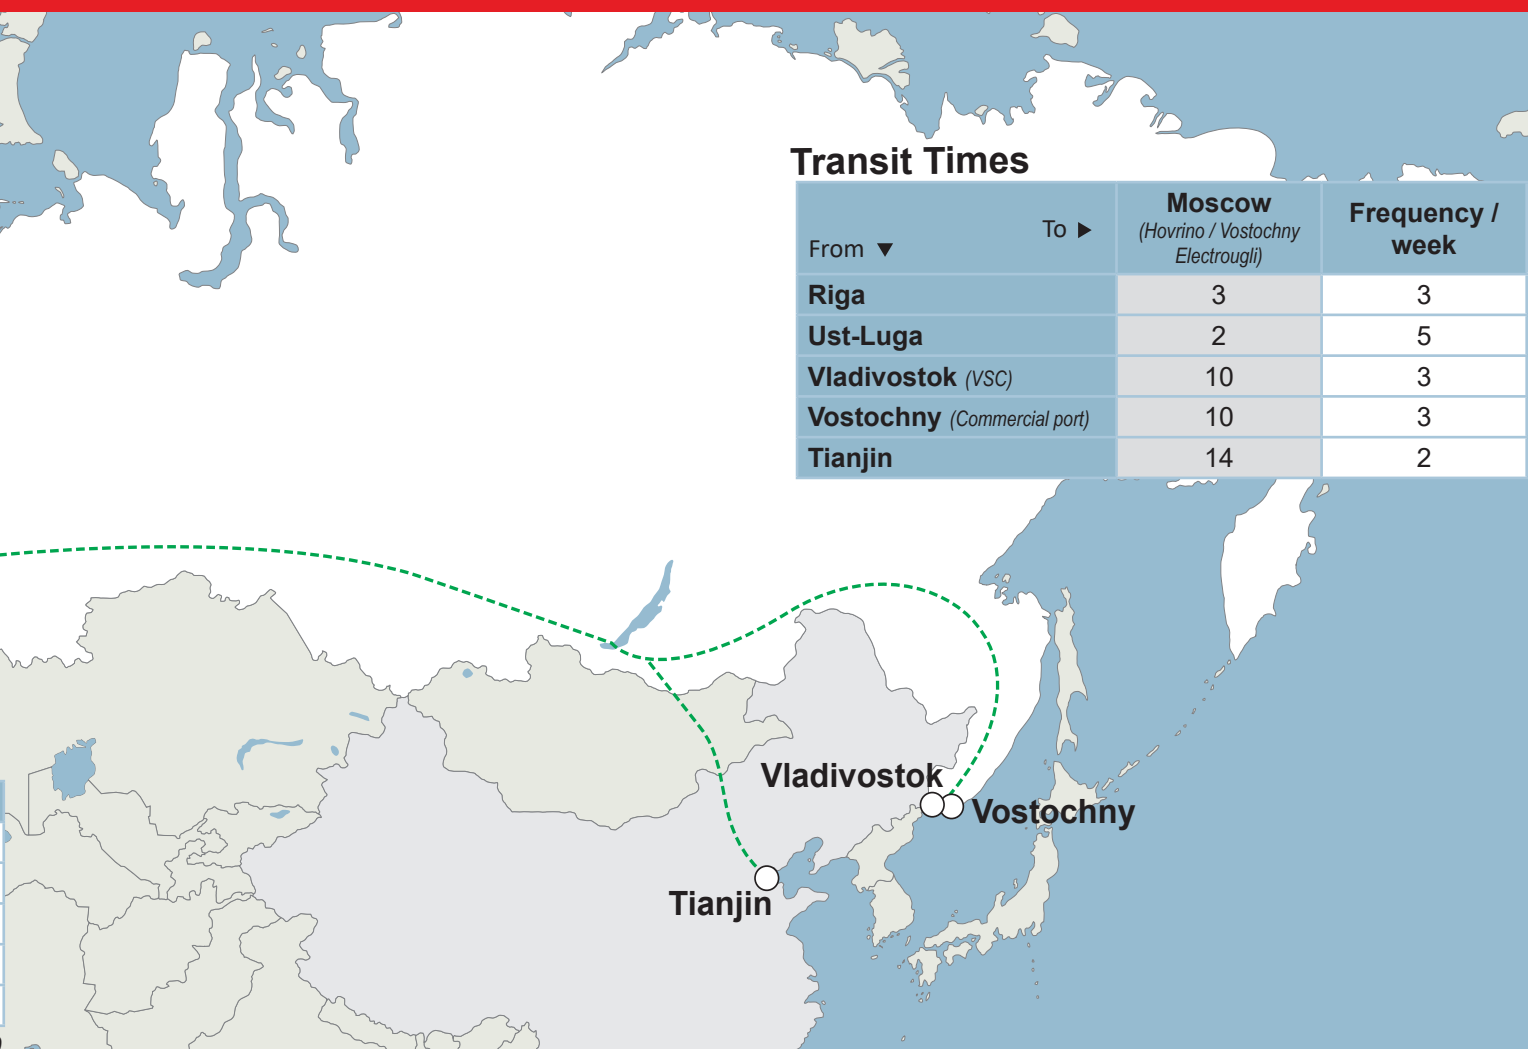

CONTACT IN RUSSIA

Sales Contact
 SLYUSARENKO Ekaterina
 Mail: mos.eslyusarenko@cma-cgm.com

Transit Times

From ▼	To ►	Moscow (Hovrino / Vostochny Electrougli)	Frequency / week
Riga		3	3
Ust-Luga		2	5
Vladivostok (VSC)		10	3
Vostochny (Commercial port)		10	3
Tianjin		14	2

Tariffs to Moscow

	20'	40' / 40' HC
Ust-Luga	USD 930	USD 1 130
Riga	USD 1 930	USD 2 430
Vostochny (Commercial port)	RUR 80 000	RUR 130 000
Vladivostok (VSC)	RUR 85 000	RUR 140 000
Tianjin	-	USD 3 730

End of validity: December 31, 2020