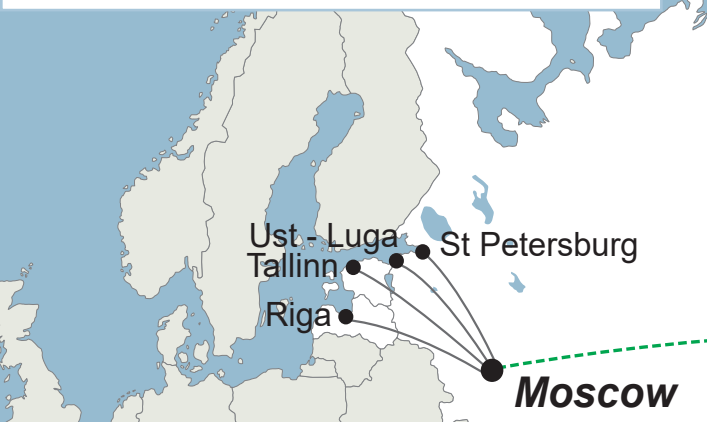

CONTACT IN RUSSIA

Sales Contact
 SLYUSARENKO Ekaterina
 Mail: mos.eslyusarenko@cma-cgm.com

Transit Times

From ▼	To ►	Moscow (Hovrino / Vostochny Electrougli)	Frequency / week
Riga		3	3
Ust-Luga		2	5
Vladivostok (VSC)		10	3
Vostochny (Commercial port)		10	3
Tianjin		14	2

Tariffs to Moscow

	20'	40' / 40' HC
Ust-Luga	USD 930	USD 1 130
Riga	USD 1 930	USD 2 430
Vostochny (Commercial port)	RUR 80 000	RUR 130 000
Vladivostok (VSC)	RUR 85 000	RUR 140 000
Tianjin	-	USD 3 730

End of validity: December 31, 2020