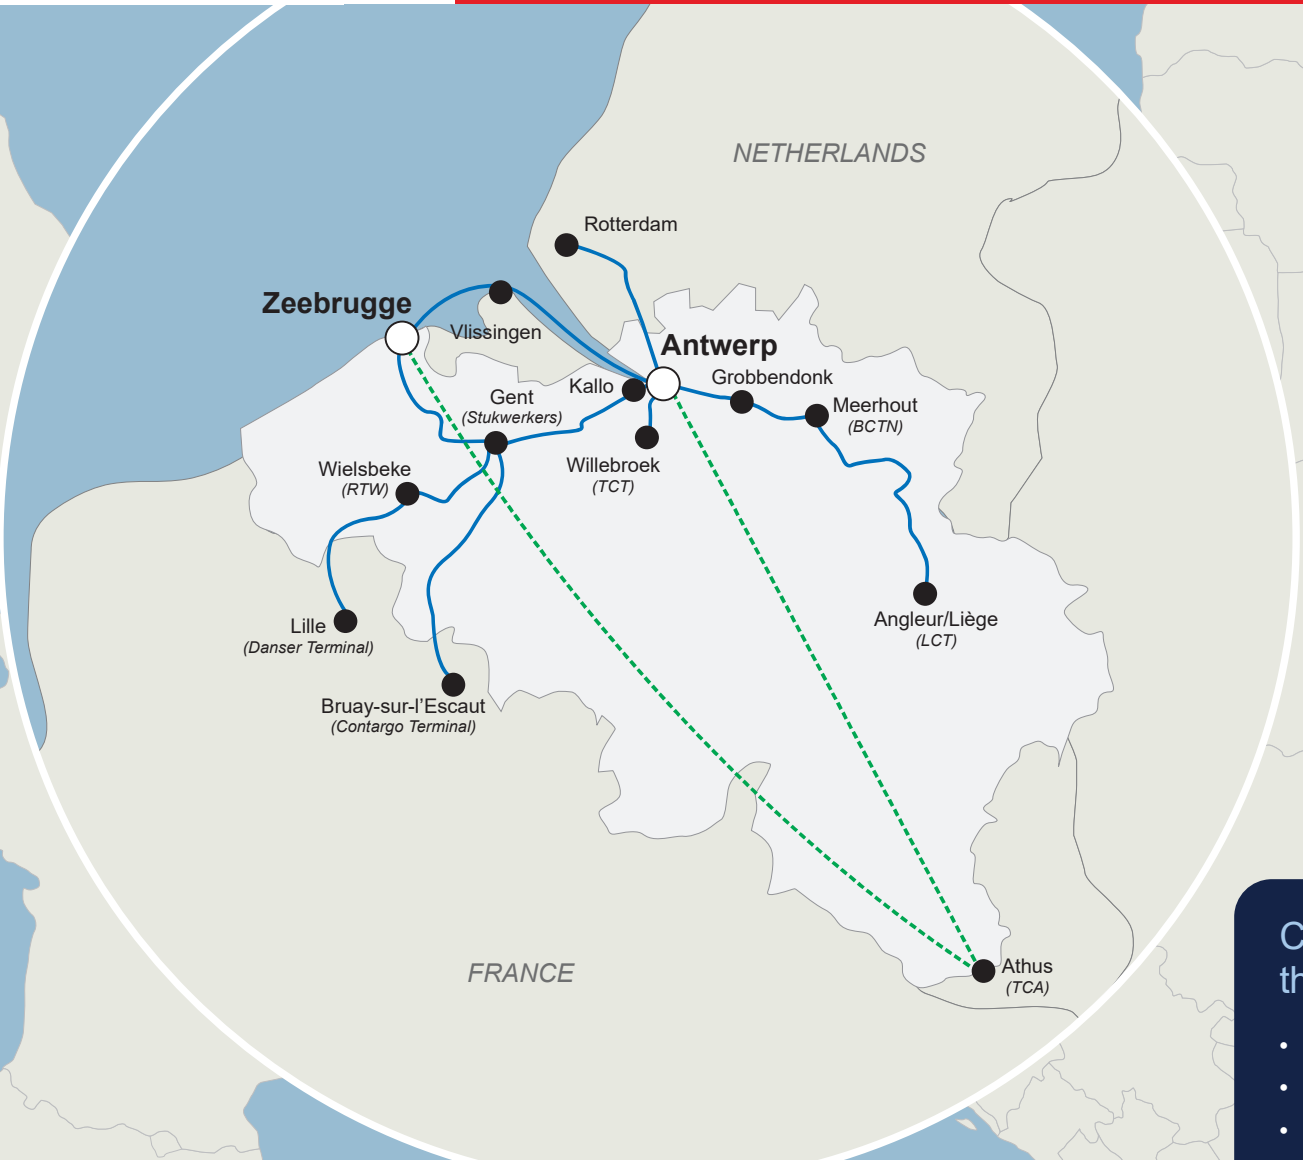

# BELGIUM INTERMODAL

CMA CGM Intermodal, Innovative, efficient global transport solutions

Barge rates are subject to Low- or High Water surcharges.

**Contact ILS BLX**  
 Commercial Intermodal  
 Jurgen SMIS  
 ant.jsmis@cma-cgm.com