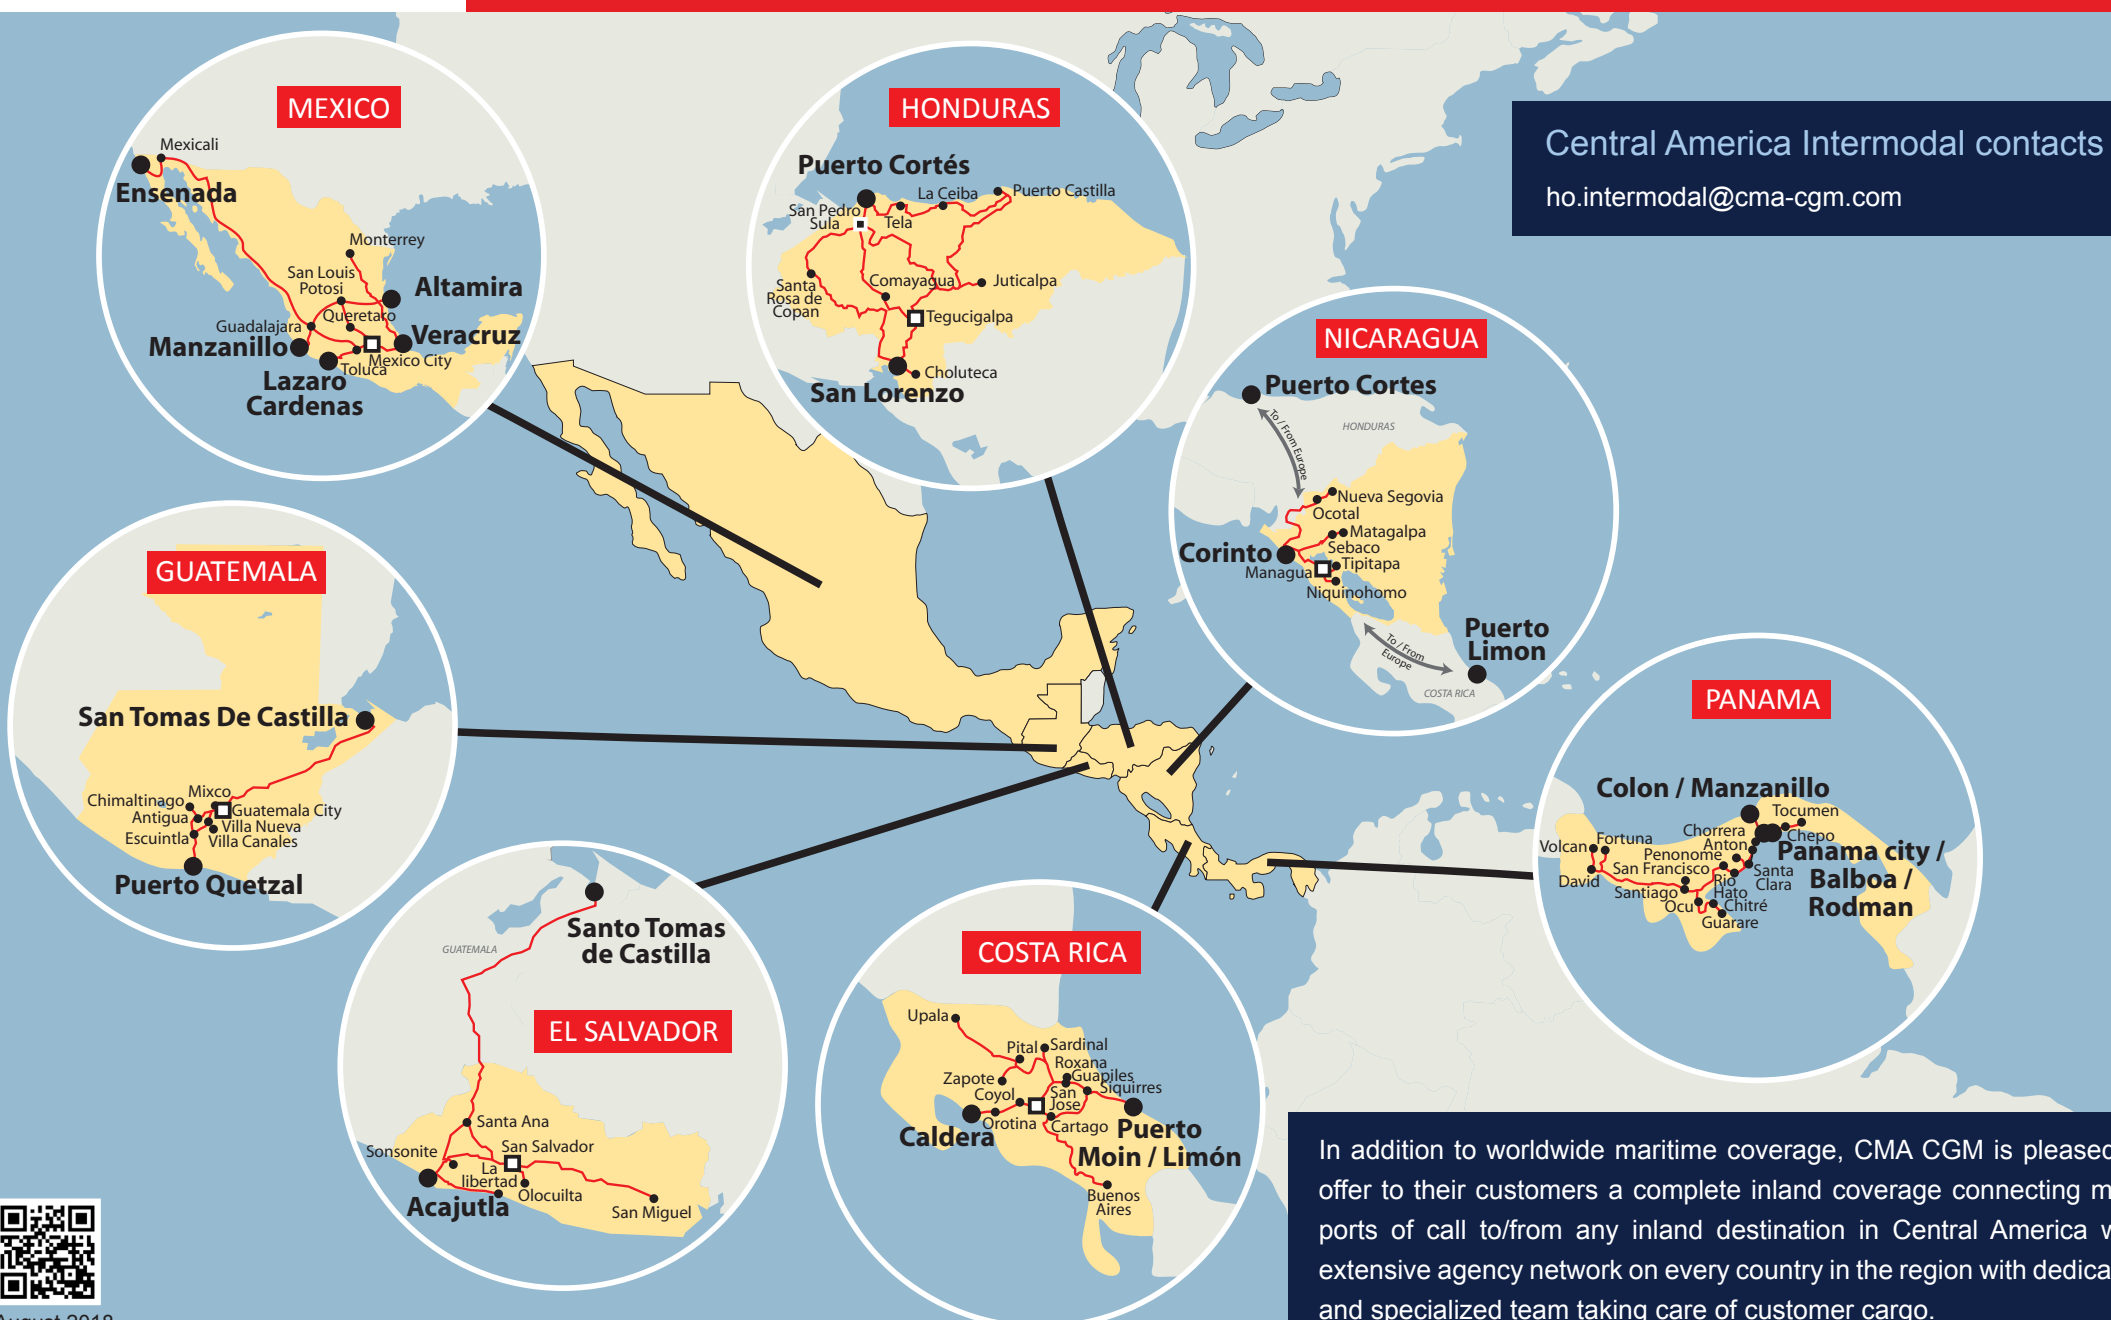

CENTRAL AMERICA INTERMODAL

One-stop shopping to combine your land and ocean requirements

Central America Intermodal contacts
ho.intermodal@cma-cgm.com

In addition to worldwide maritime coverage, CMA CGM is pleased to offer to their customers a complete inland coverage connecting main ports of call to/from any inland destination in Central America with extensive agency network on every country in the region with dedicated and specialized team taking care of customer cargo.