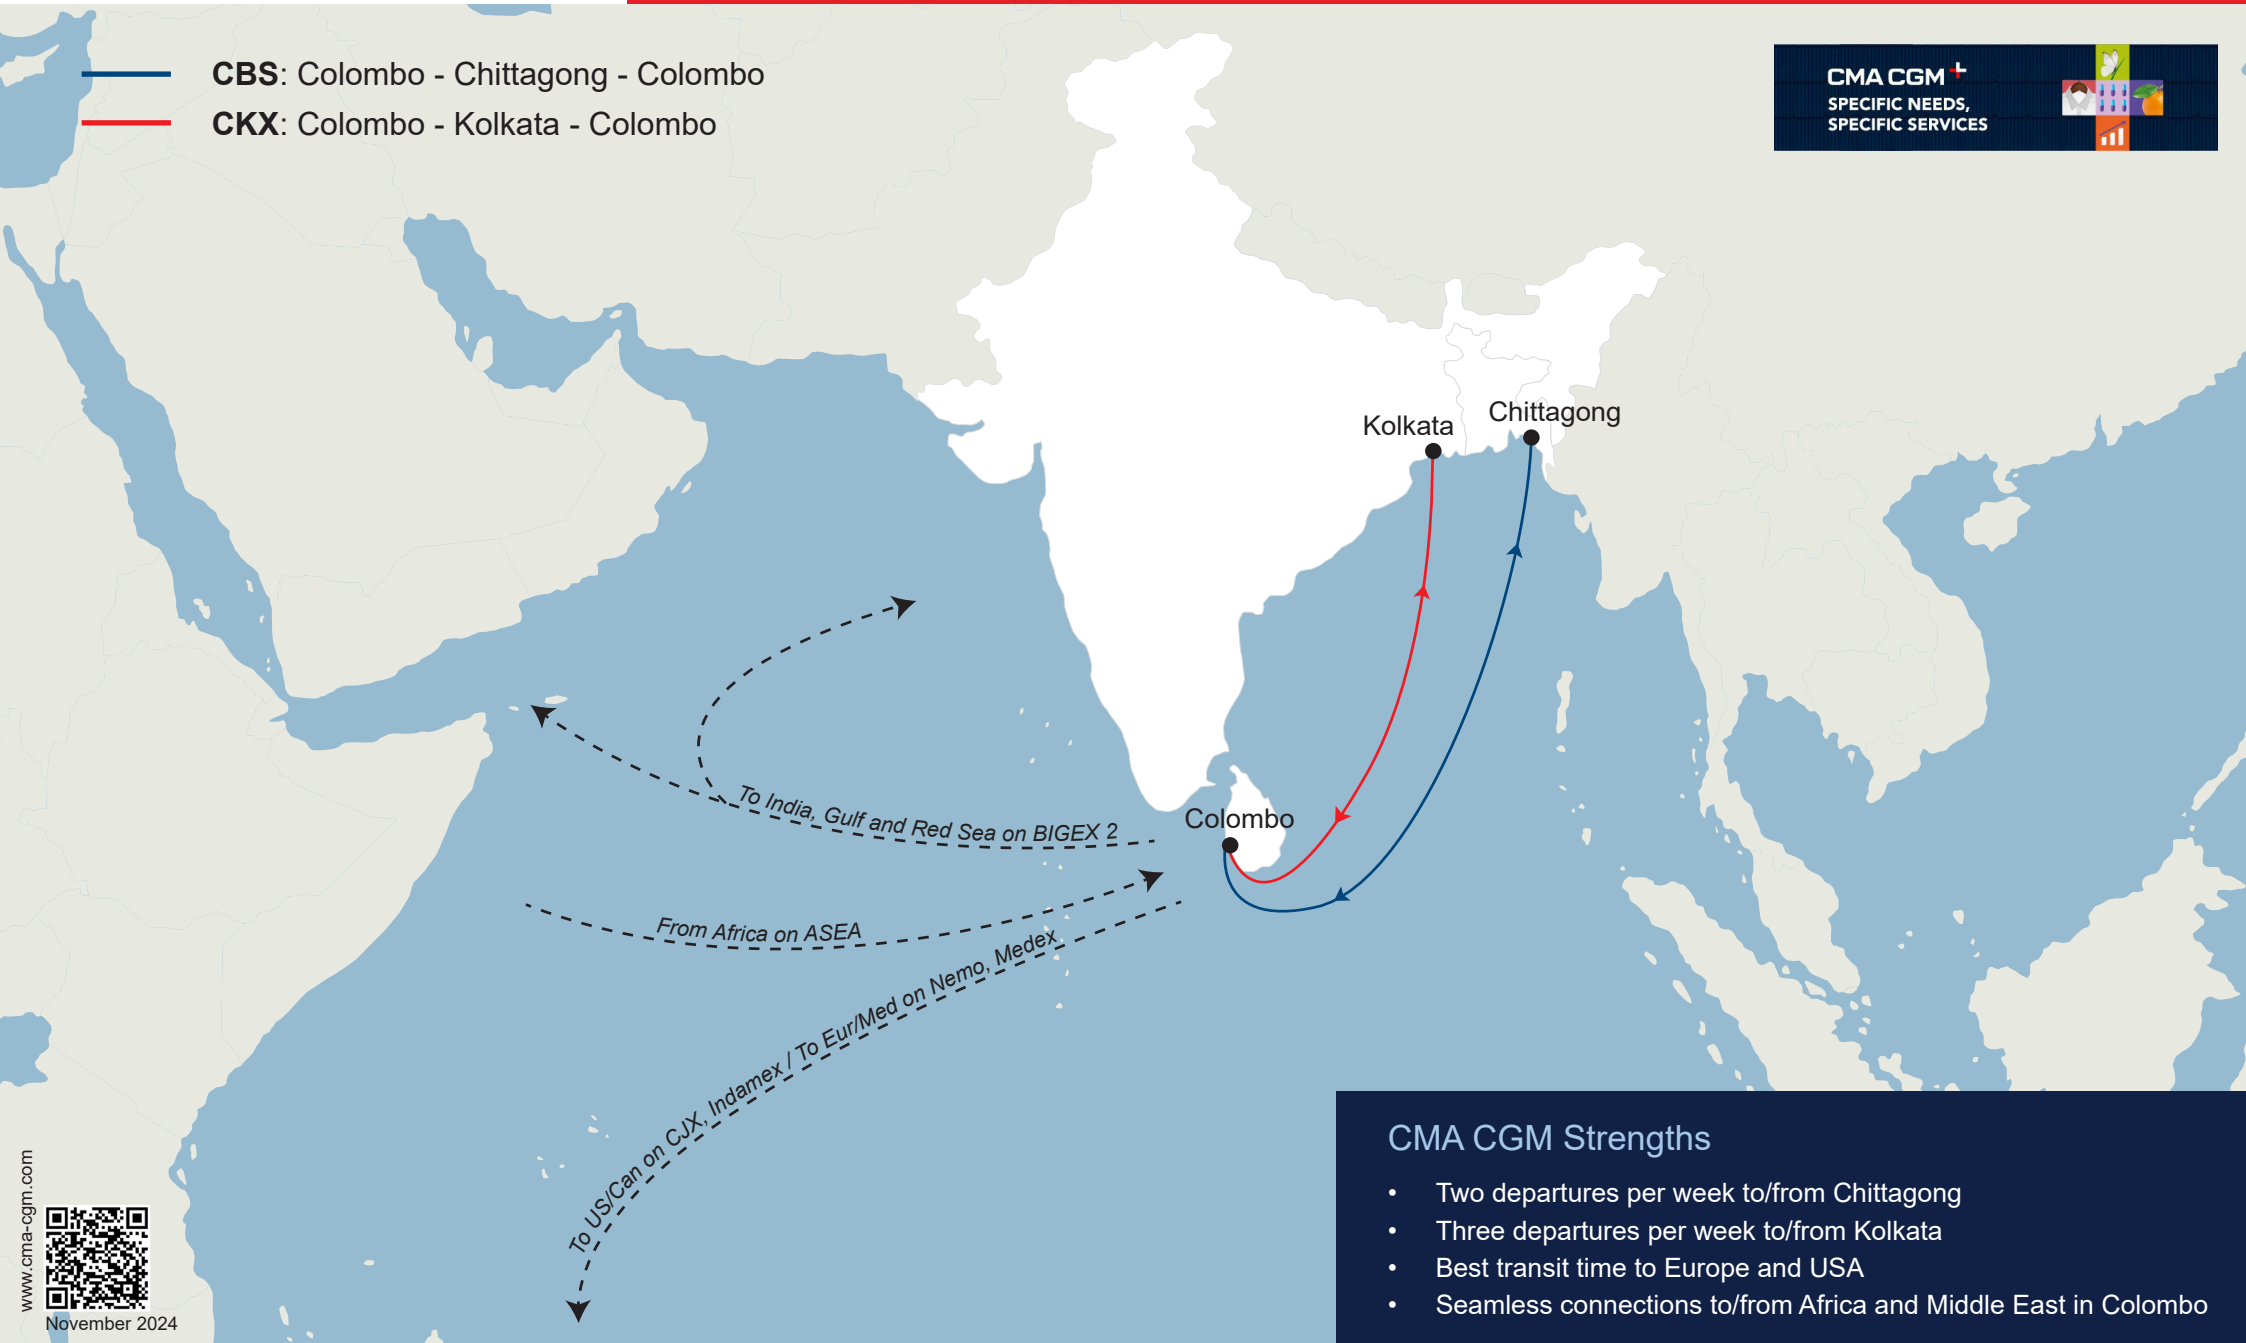

CBS & CKX

Ceylan Bangladesh Shuttle - Colombo Kolkata Express

— CBS: Colombo - Chittagong - Colombo
— CKX: Colombo - Kolkata - Colombo

CMA CGM Strengths

- Two departures per week to/from Chittagong
- Three departures per week to/from Kolkata
- Best transit time to Europe and USA
- Seamless connections to/from Africa and Middle East in Colombo