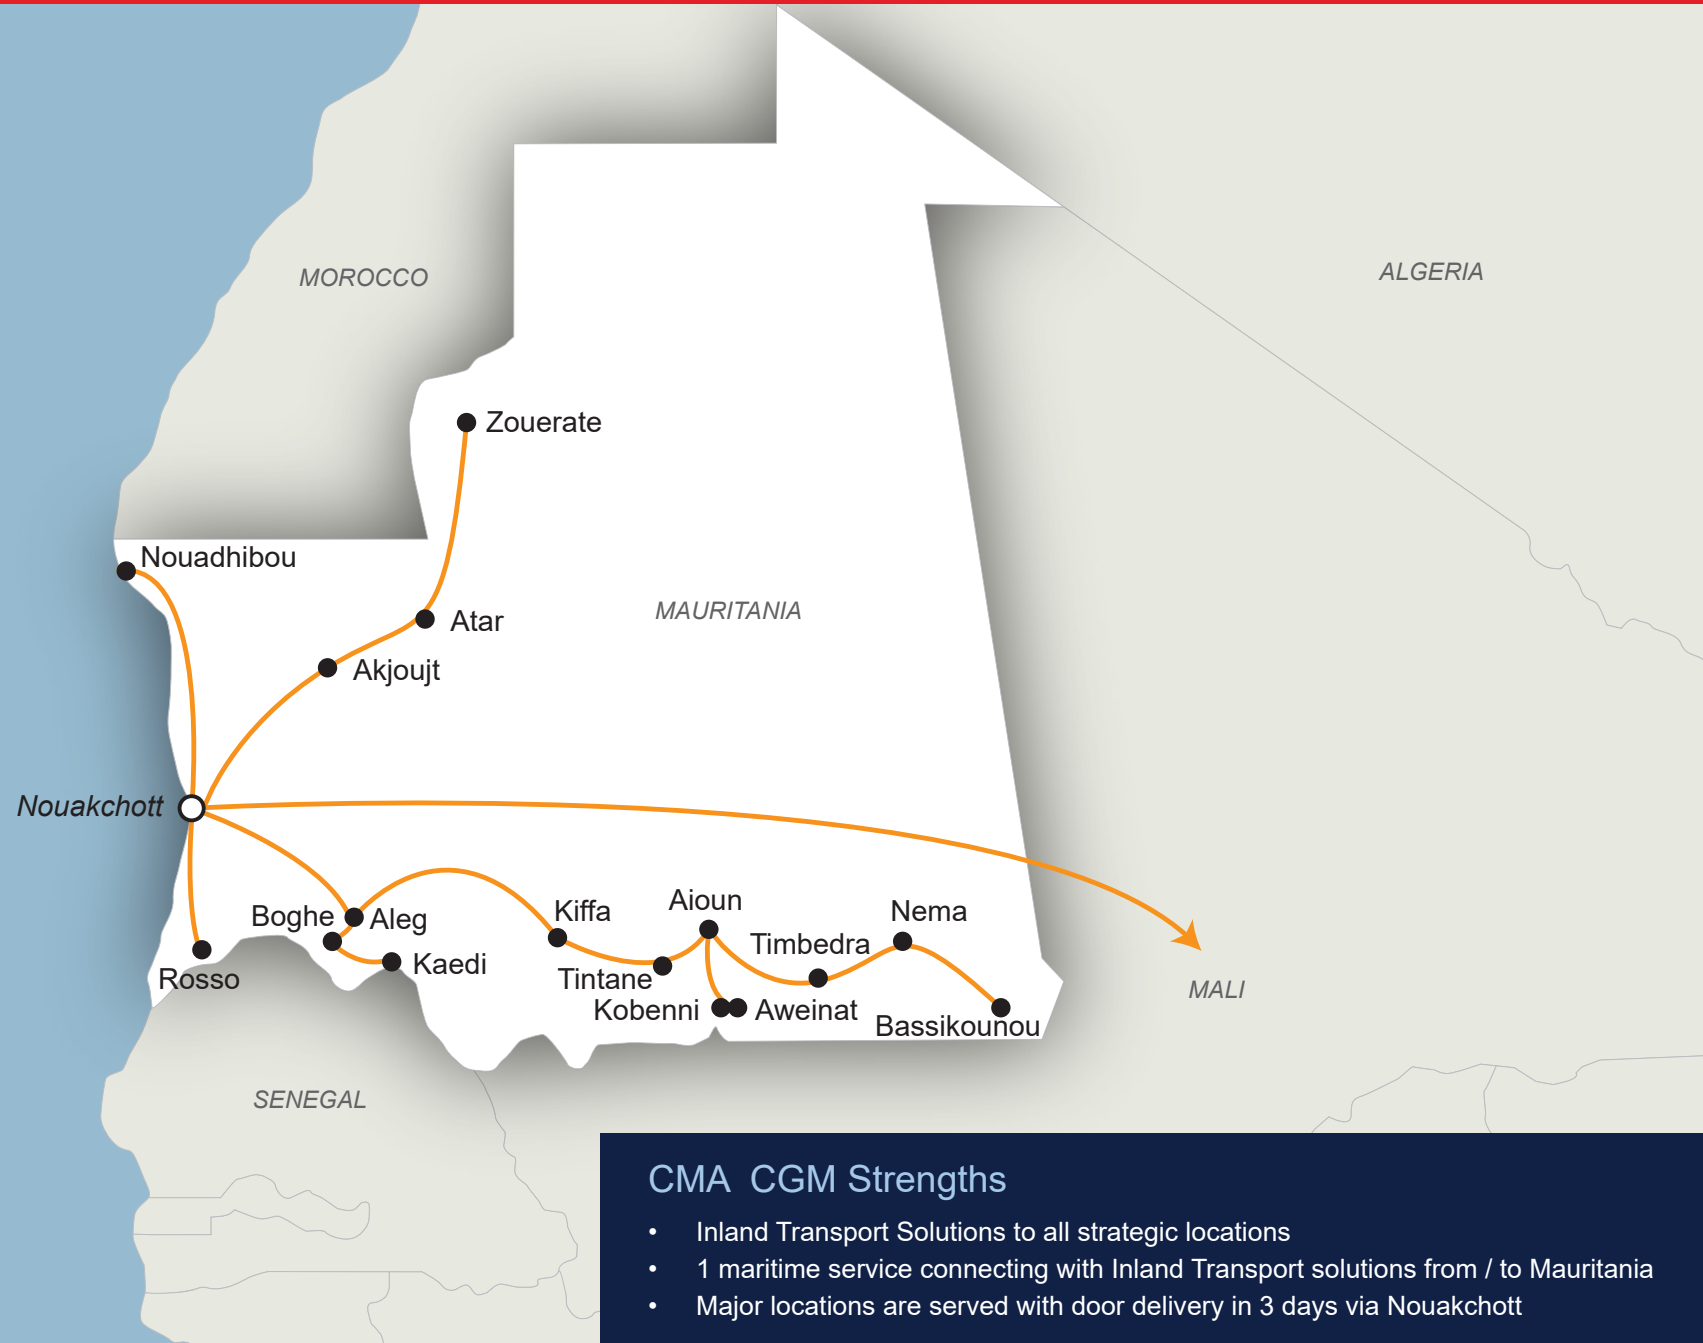

— Road

CMA CGM Strengths

- Inland Transport Solutions to all strategic locations
- 1 maritime service connecting with Inland Transport solutions from / to Mauritania
- Major locations are served with door delivery in 3 days via Nouakchott