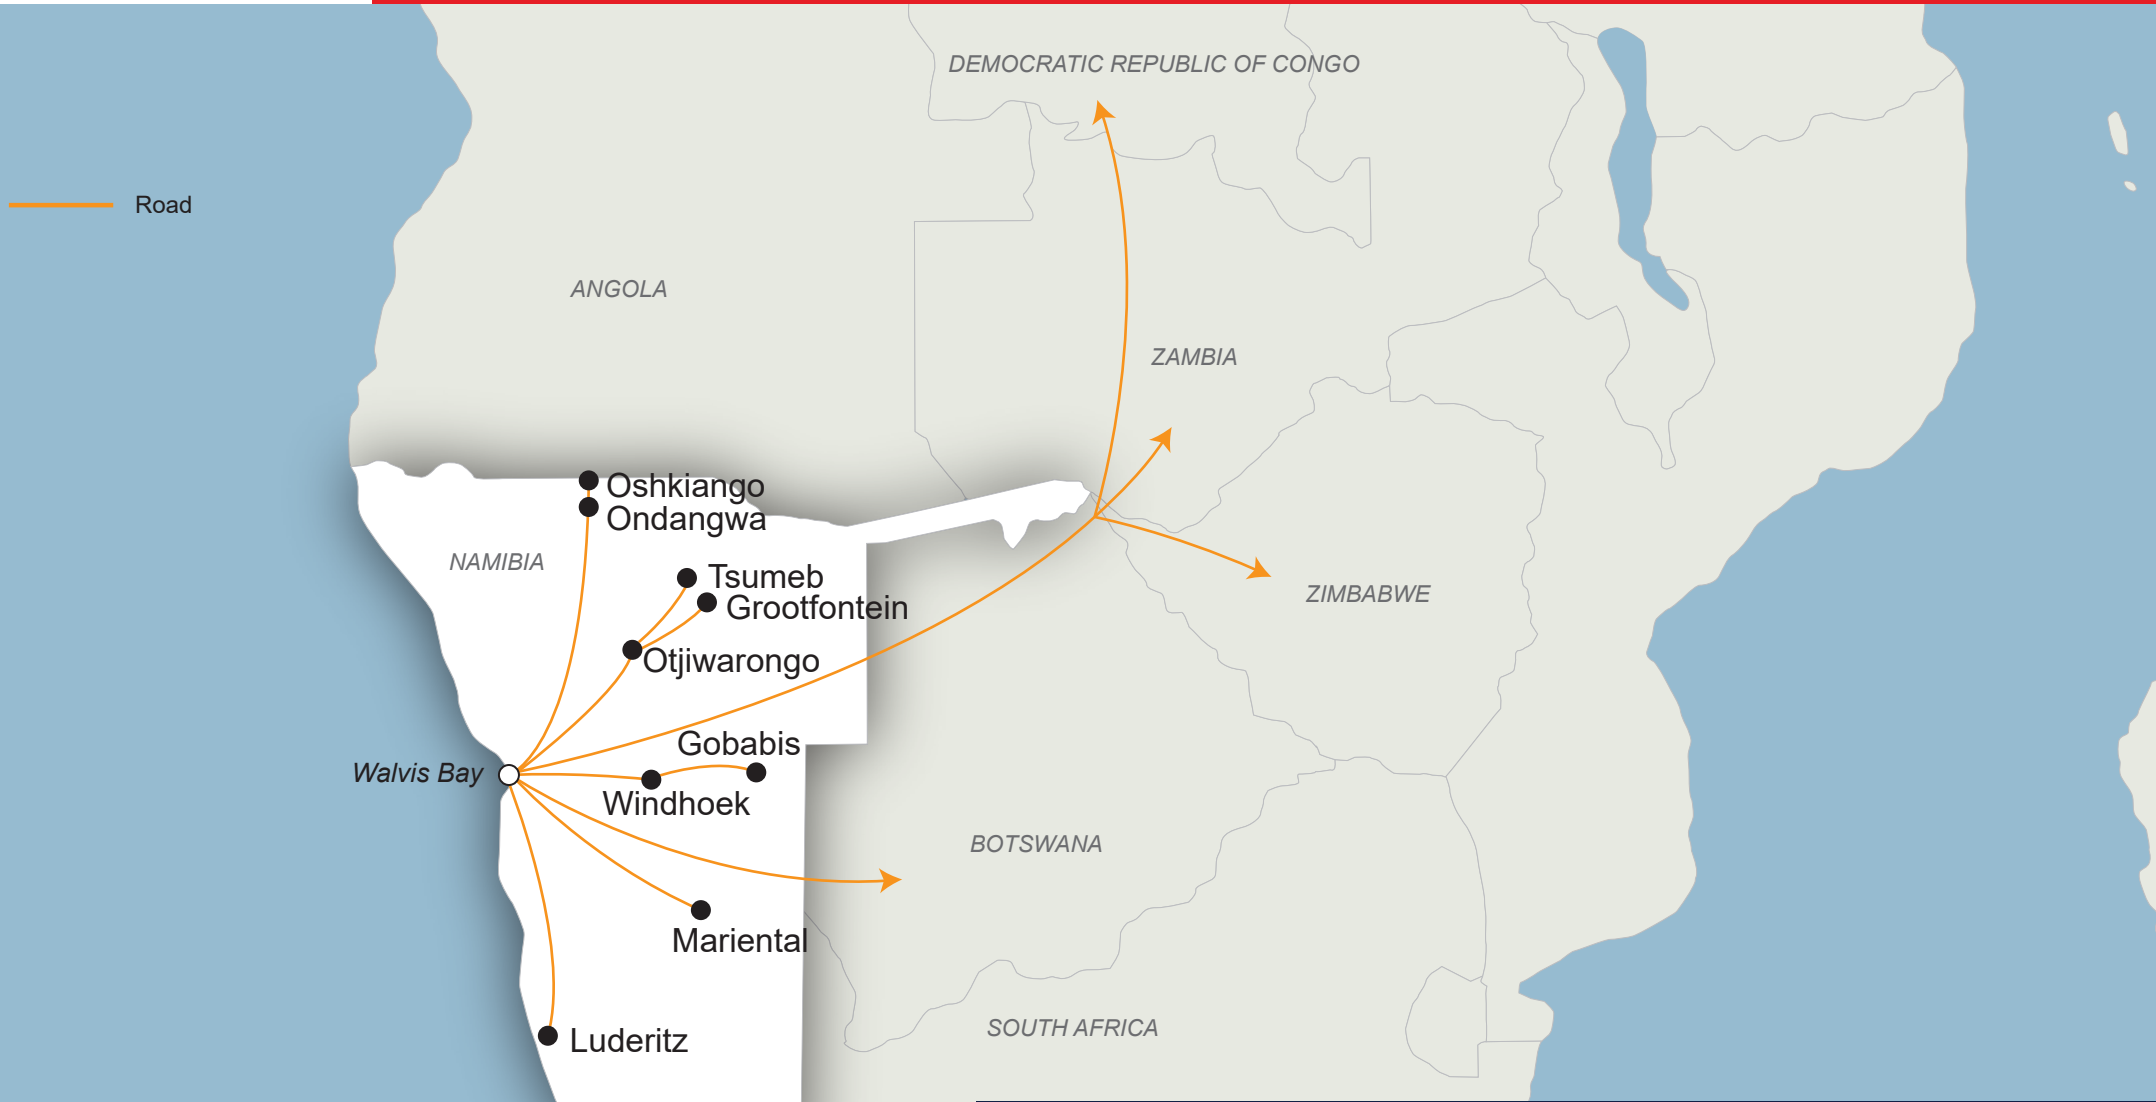

# INTERMODAL | AFRICA\_NAMIBIA

CMA CGM Group Inland & Transport solution

## CMA CGM Strengths

- Inland Transport Solutions to all strategic locations
- 2 maritime services connecting with Inland Transport solutions from / to Namibia
- Major locations are served with door delivery in 2 days via Walvis Bay
- Namibia is a gateway by road for cargo bound for Botswana, DRC, Zambia and Zimbabwe