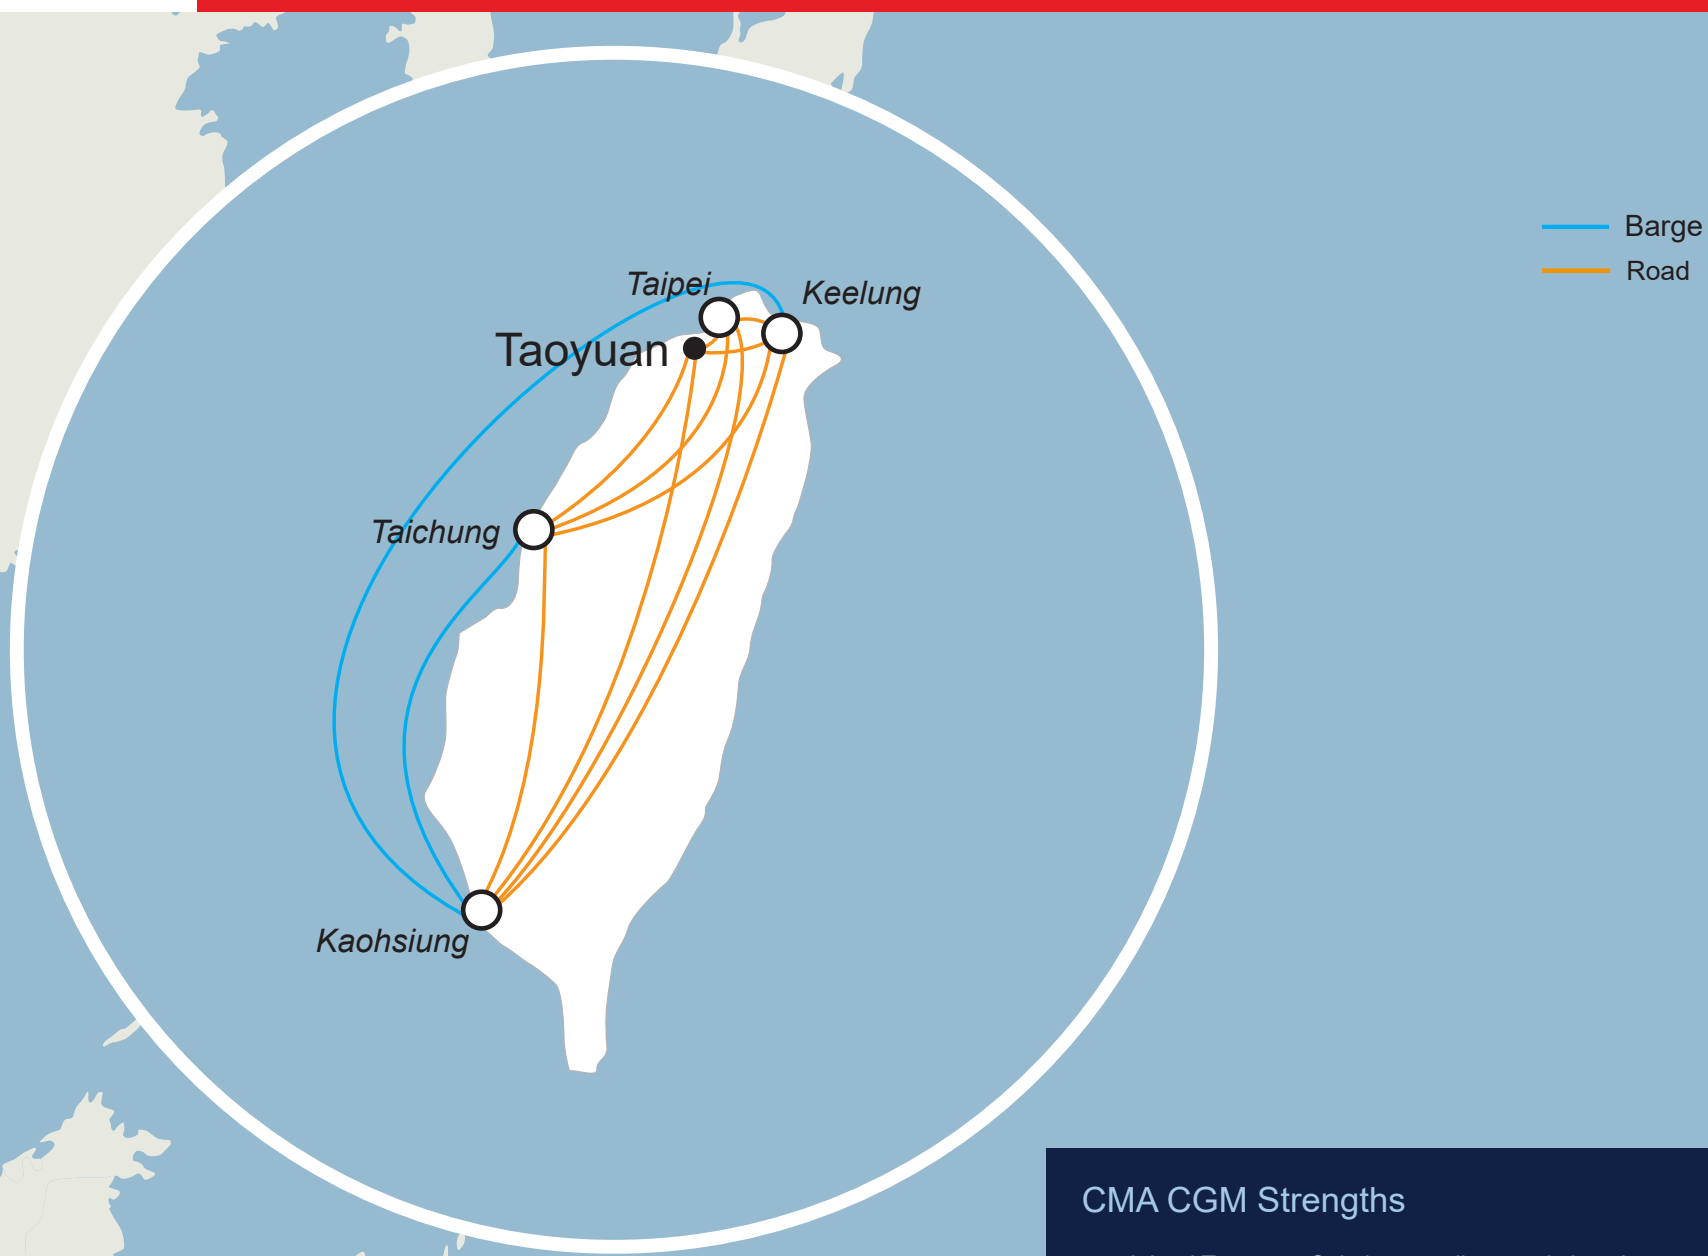

INTERMODAL | ASIA_TAIWAN CHINA

CMA CGM Group Inland & Transport Solution

CMA CGM Strengths

- Inland Transport Solutions to all strategic locations
- 32 maritime services connecting with road transport solutions in Taiwan
- Transit time within 1 day