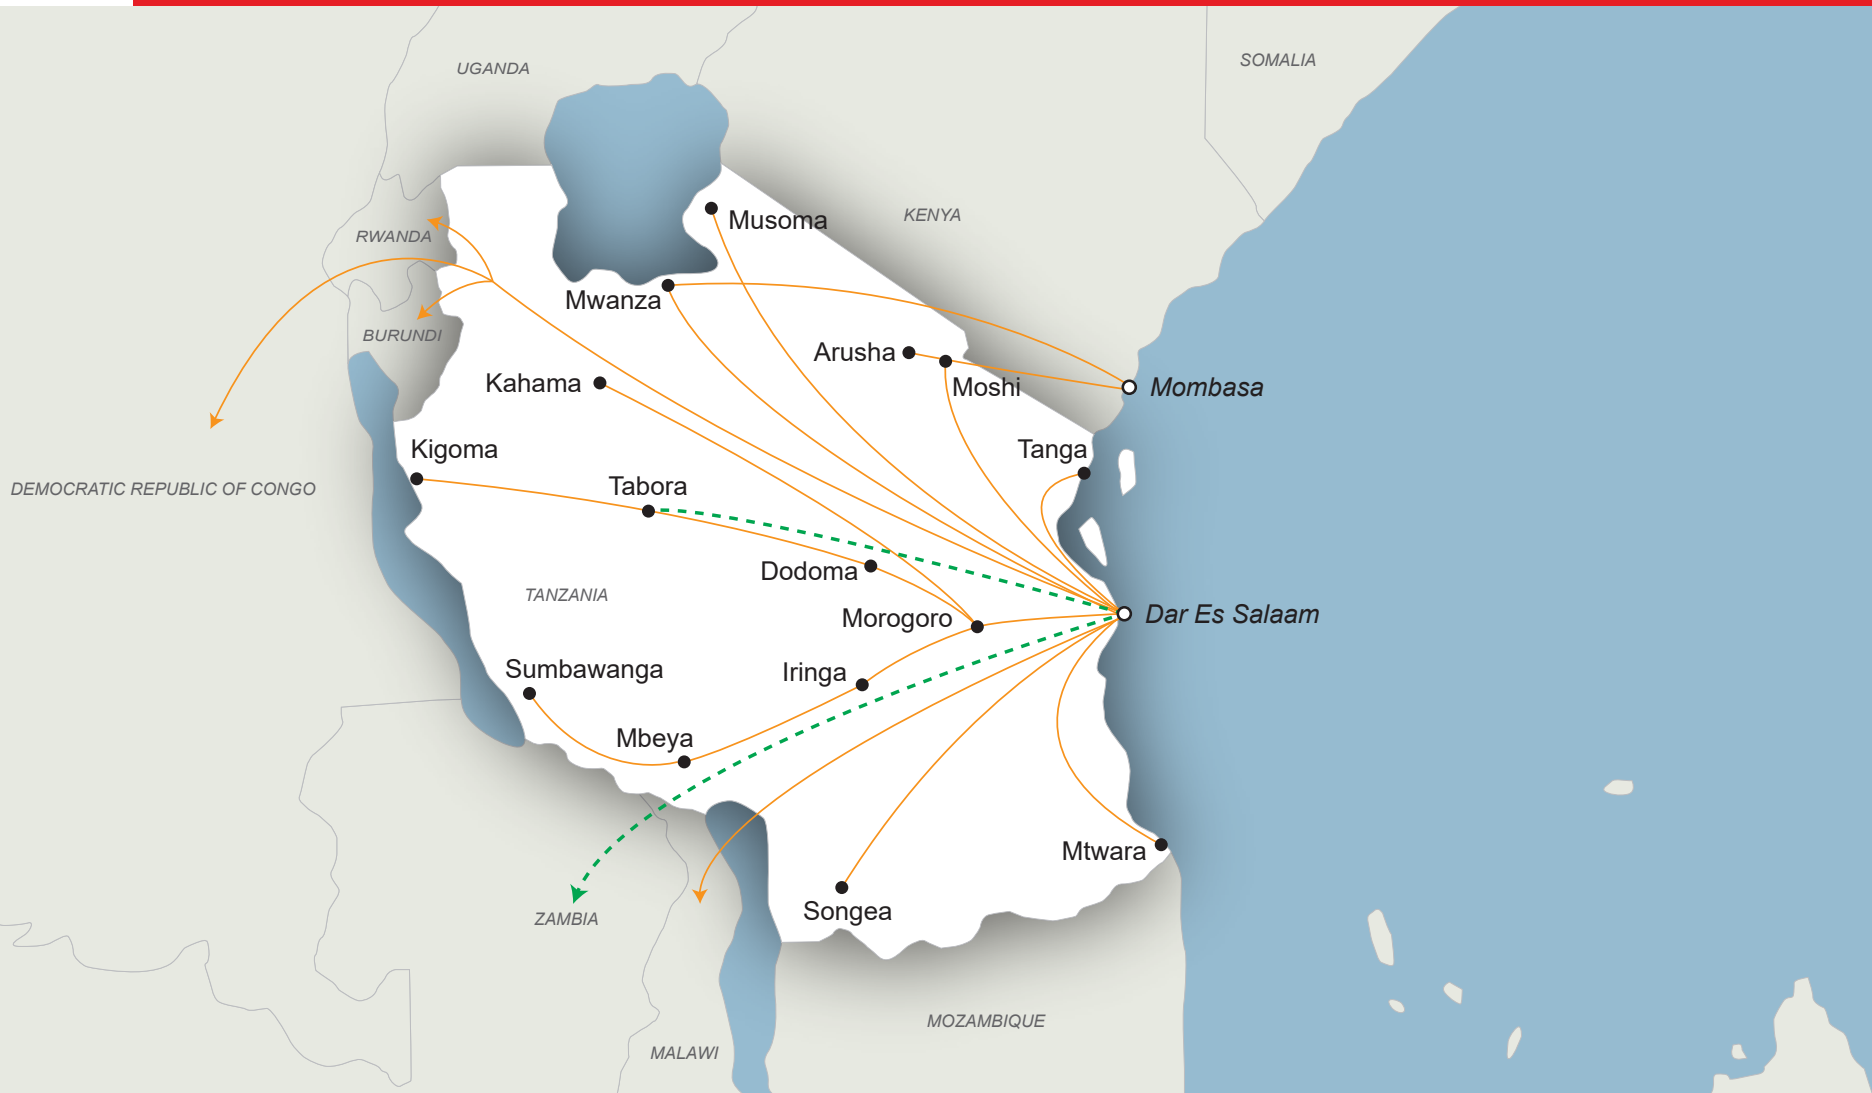

- - - - - Rail
————— Road

CMA CGM Strengths

- Inland Transport Solutions to all strategic locations
- 4 maritime services connecting with Rail Transport solutions from / to Tanzania
- Major destinations in Tanzania are served Door delivery within 5 days
- Tanzania is a major gateway for cargo bound for Rwanda, Zambia, Malawi, Burundi and DRC