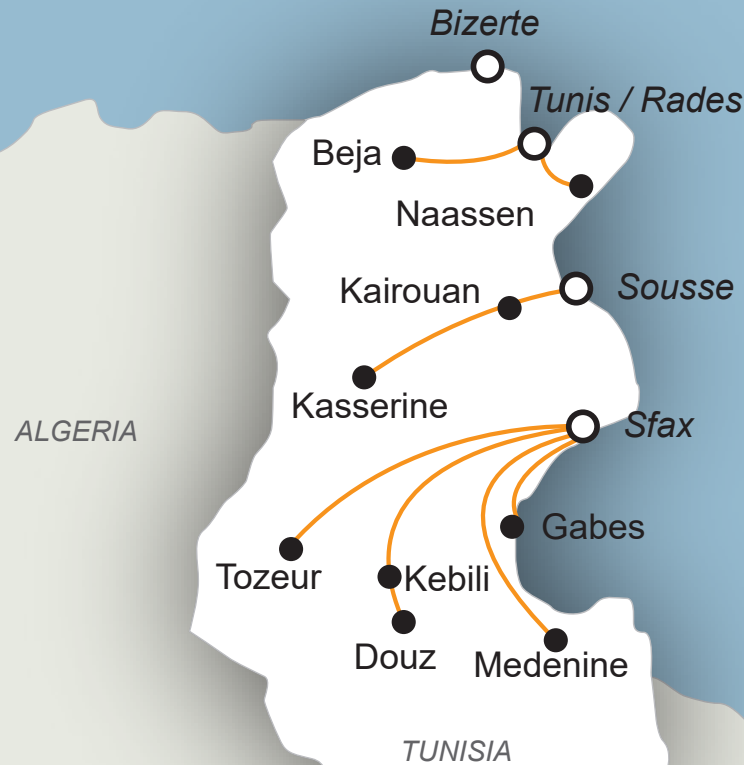

— Road

ALGERIA

TUNISIA

LIBYA

CMA CGM Strengths

- Inland Transport Solutions to all strategic locations
- 1 maritime service connecting with Road Transport solutions from / to Tunisia
- Major locations are served door delivery in 1 day