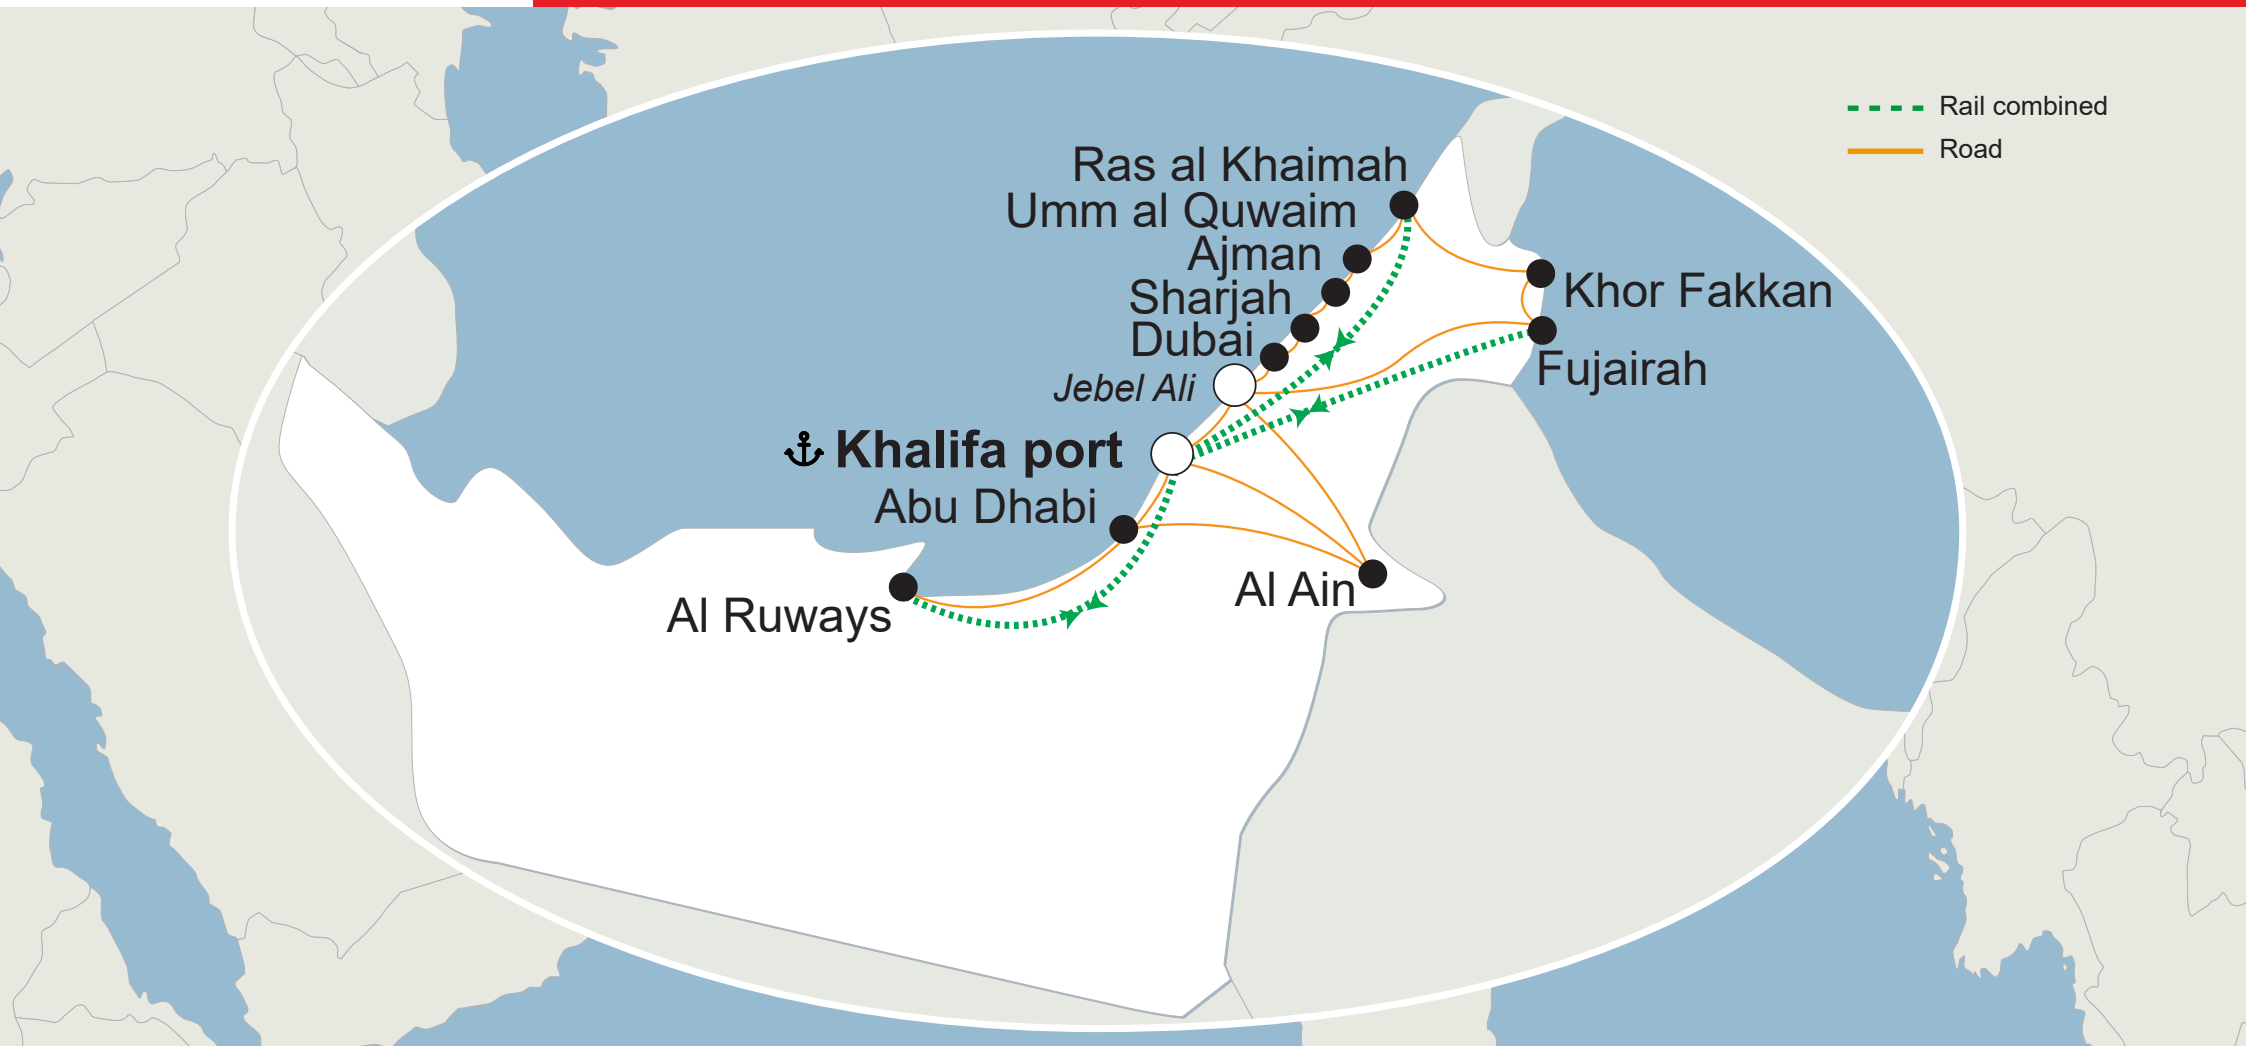

INTERMODAL | MIDDLE EAST_U.A.E.

Khalifa port at the heart of connectivity between sea and land

CMA CGM Strengths

- With its strategic position and advanced infrastructure, CMA Terminals Khalifa port operated by the Group is ideal to serve as a leading global hub, facilitating trade flows between the UAE and the rest of the world
- Top reliability with our 6 core services CIMEX 1, CIMEX 7, EPIC, BIGEX, ONX and IRAQ Shuttle
- Enhanced multimodal transport solutions connecting Khalifa port to Dubai, Abu Dhabi and the Northern Emirates within 1 day