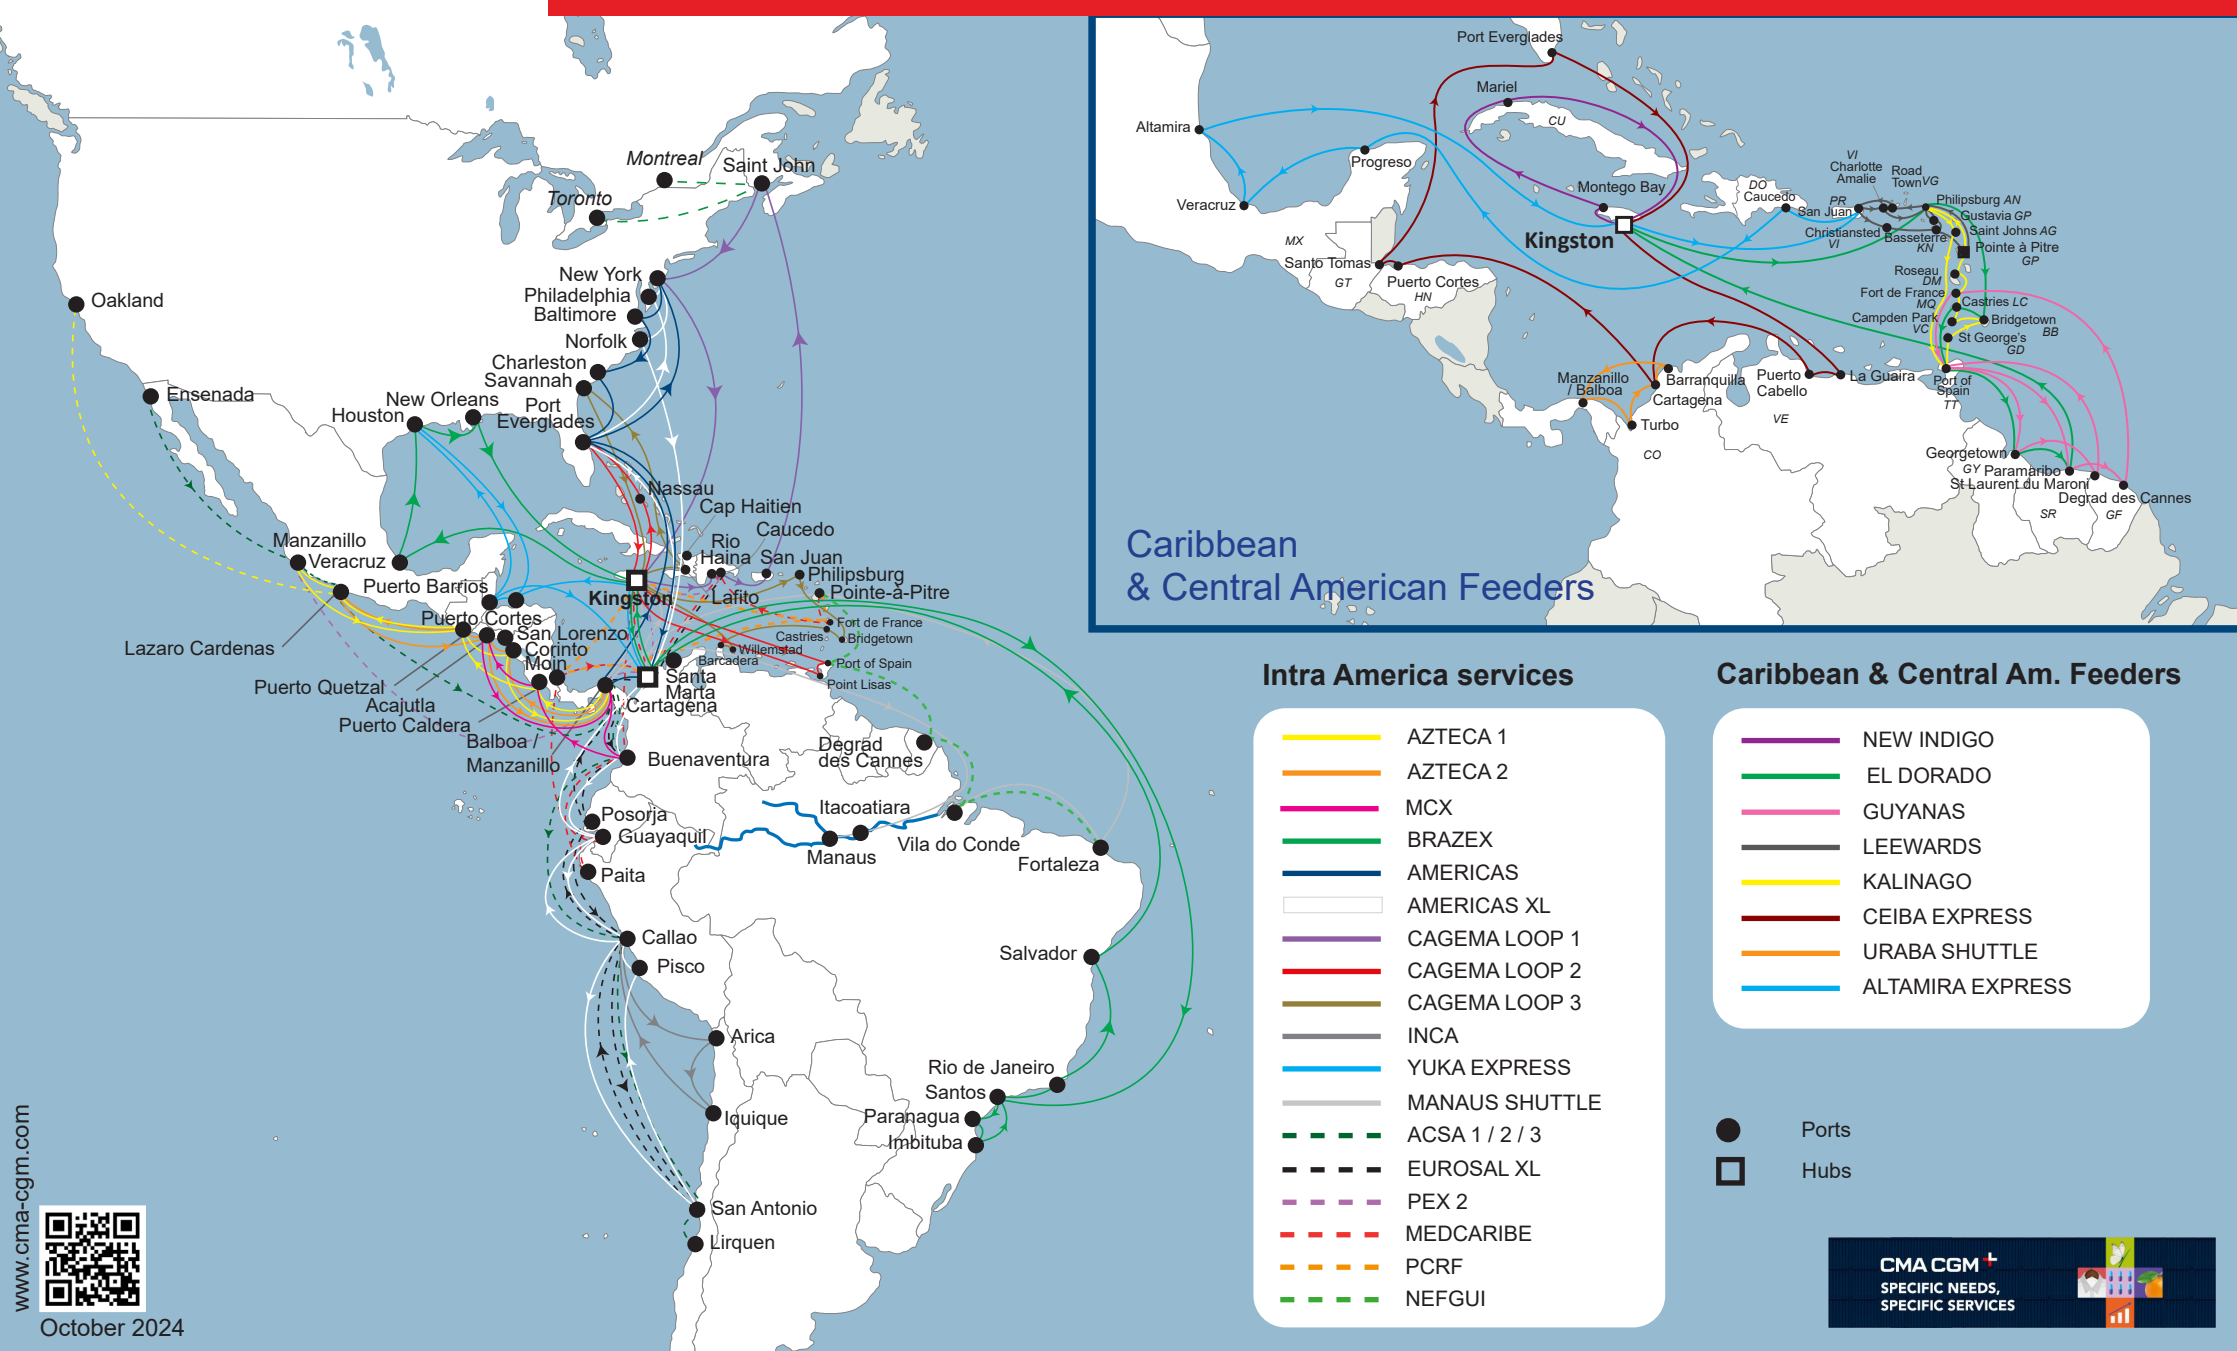

INTRA AMERICA SERVICES

20 lines to connect North and South America

Intra America services

- AZTECA 1
- AZTECA 2
- MCX
- BRAZEX
- AMERICAS
- AMERICAS XL
- CAGEMA LOOP 1
- CAGEMA LOOP 2
- CAGEMA LOOP 3
- INCA
- YUKA EXPRESS
- MANAUS SHUTTLE
- ACSA 1 / 2 / 3
- EUROSAL XL
- PEX 2
- MEDCARIBE
- PCRFB
- NEFGUI

Caribbean & Central Am. Feeders

- NEW INDIGO
- EL DORADO
- GUYANAS
- LEEWARDS
- KALINAGO
- CEIBA EXPRESS
- URABA SHUTTLE
- ALTAMIRA EXPRESS

● Ports
 □ Hubs