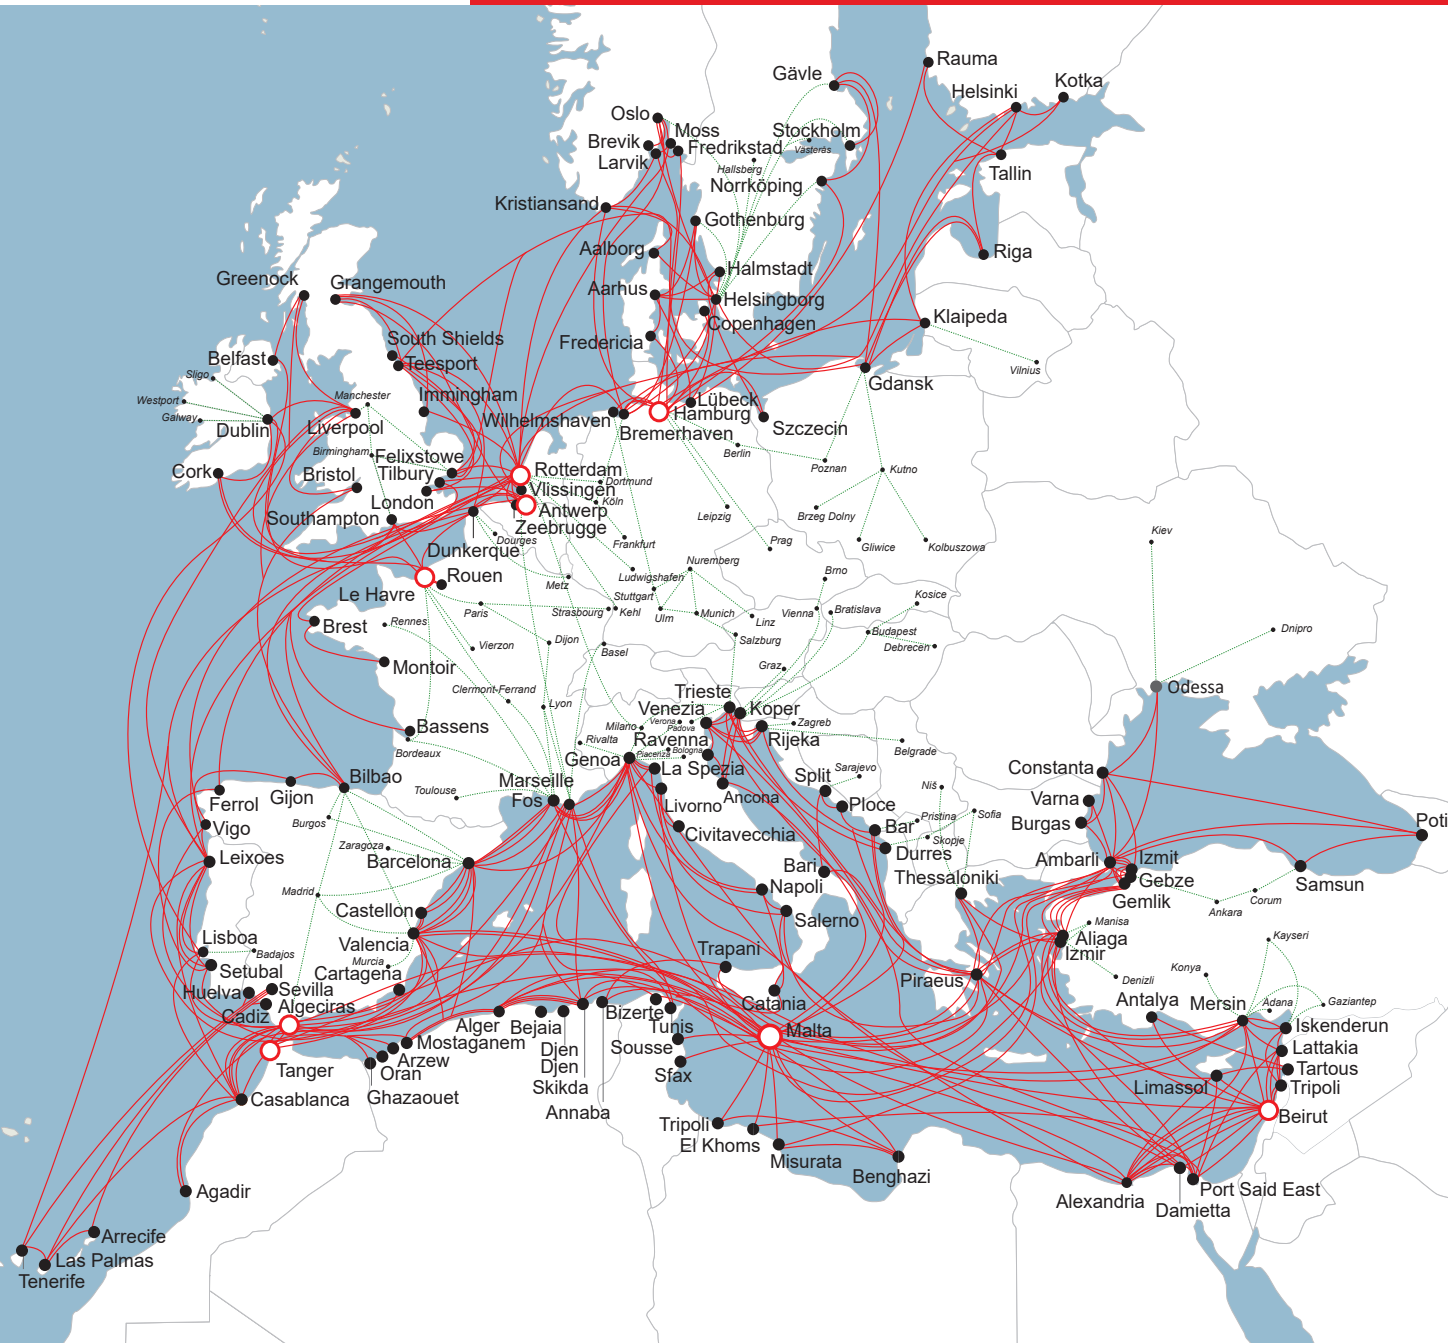

INTRA EUROPE SHORT SEA LINES

A partner of choice for your regional developments

CMA CGM Strengths

- **Agility & Flexibility**, offering the best end-to-end service
- **Comprehensive coverage of Mediterranean & North Europe**: dedicated direct short sea services, reliable connections and Ro-Ro solutions
- **Specialized containers**: our mix of available equipment includes reefer, high cube pallet wide and 45' containers
- **CMA CGM +**: Our package of solutions to protect and expand your business, complementing our maritime transport and logistics services
- **Strong commitment to energy transition**: #proudtoact