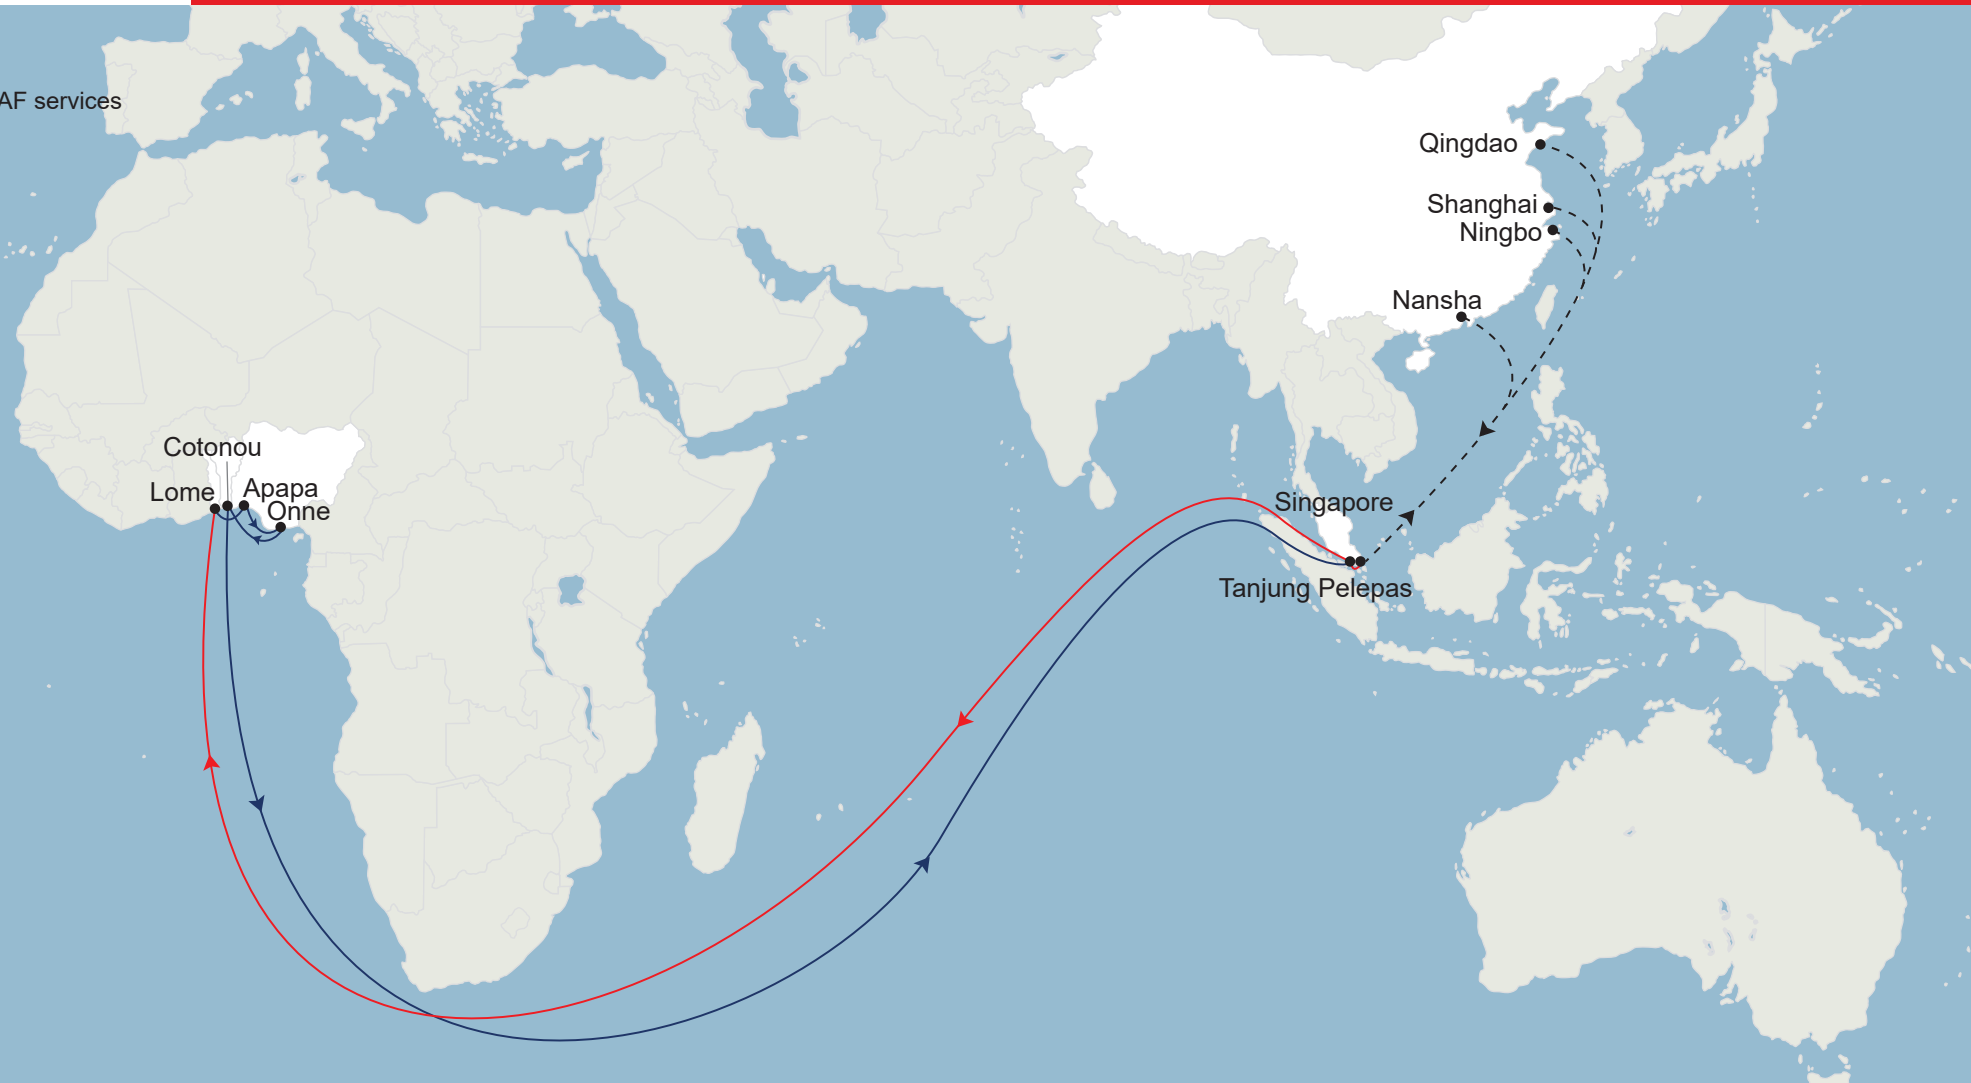

WAX 3

A service dedicated to linking Togo, Benin and Nigeria to Far East

— WAX 3
- - - WAX / ASAF services

CMA CGM Strengths

- Dedicated product to Togo, Benin and Nigeria
- Weekly competitive service operated in VSA with 10 AFRICAMAX vessels
- Smooth connections via our Singapore and Tanjung Pelepas hubs for your Far East cargo
- Get your SpotOn instant quote on my CMA CGM

Transit Times*

WESTBOUND

From ▼	To ▶	Lome	Apapa	Onne	Cotonou
Qingdao		40	42	46	48
Shanghai		39	41	45	47
Ningbo		37	39	43	45
Nansha		34	36	40	42
Singapore		26	28	32	38
Tanjung Pelepas		23	25	29	35

EASTBOUND

From ▼	To ▶	Singapore	Tanjung Pelepas	Qingdao	Shanghai	Ningbo	Nansha
Lome		42	44	56	57	59	62
Apapa		38	40	52	55	57	60
Onne		34	36	48	51	53	56
Cotonou		29	31	43	46	48	51

* Non contractual Transit Times

CMA CGM+