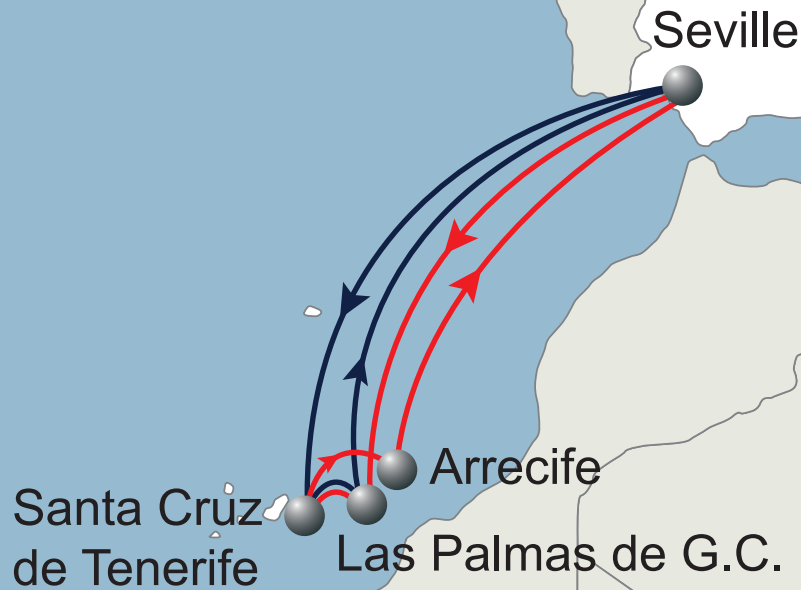

SSL INTRA NEUR | SECI - Sevilla <> Canary Islands

Twin loops connecting Spain and the Canary Islands

CMA CGM+
SPECIFIC NEEDS,
SPECIFIC SERVICES

— LOOP 1
— LOOP 2

LOOP 1 - SCHEDULE PROFORMA PORT ROTATION				
PORT	TERMINAL	ARRIVAL	DEPARTURE	Transit Day
SEVILLE	TMG	MON 20:00	TUE 18:00	0
TENERIFE	TCT	THU 20:00	FRI 02:00	3
LAS PALMAS DE G. C.	GPA	FRI 08:00	FRI 18:00	3
SEVILLE	TMG	TUE 08:00	TUE 15:00	4

LOOP 1 - TRANSIT TIMES			
From ▼ To ▶	Seville	Tenerife	Las Palmas de G. C.
Seville	-	3	3
Tenerife	4	-	1
Las Palmas de G. C.	4	-	-

LOOP 2 - SCHEDULE PROFORMA PORT ROTATION				
PORT	TERMINAL	ARRIVAL	DEPARTURE	Transit Day
SEVILLE	TMG	THU 20:00	FRI 18:00	0
LAS PALMAS DE G. C.	GPA	SUN 20:00	MON 02:00	3
TENERIFE	TCT	MON 08:00	MON 14:00	3
ARRECIFE	TMG	TUE 08:00	TUE 15:00	4

LOOP 2 - TRANSIT TIMES				
From ▼ To ▶	Seville	Las Palmas de G. C.	Tenerife	Arrecife
Seville	-	3	3	4
Las Palmas de G. C.	4	-	1	1
Tenerife	4	-	-	1
Arrecife	3	6	6	-

CONTACTS

Please reach the dedicated **SSL INTRA NEUR** team for any information.

CMA CGM Strengths

- 2 departures per week with 2 vessels on a 7 day rotation
- Sailing from Seville port offering good and closer connectivity to main industrial areas
- High frequency Railway connection from Madrid, Bilbao and Barcelona area to Port of loading Seville.
- Direct connectivity to Las Palmas de Gran Canaria, Santa Cruz de Tenerife and Arrecife with a 3 day transit time from Seville plus feeding service to the rest of the islands with 1 day transshipment