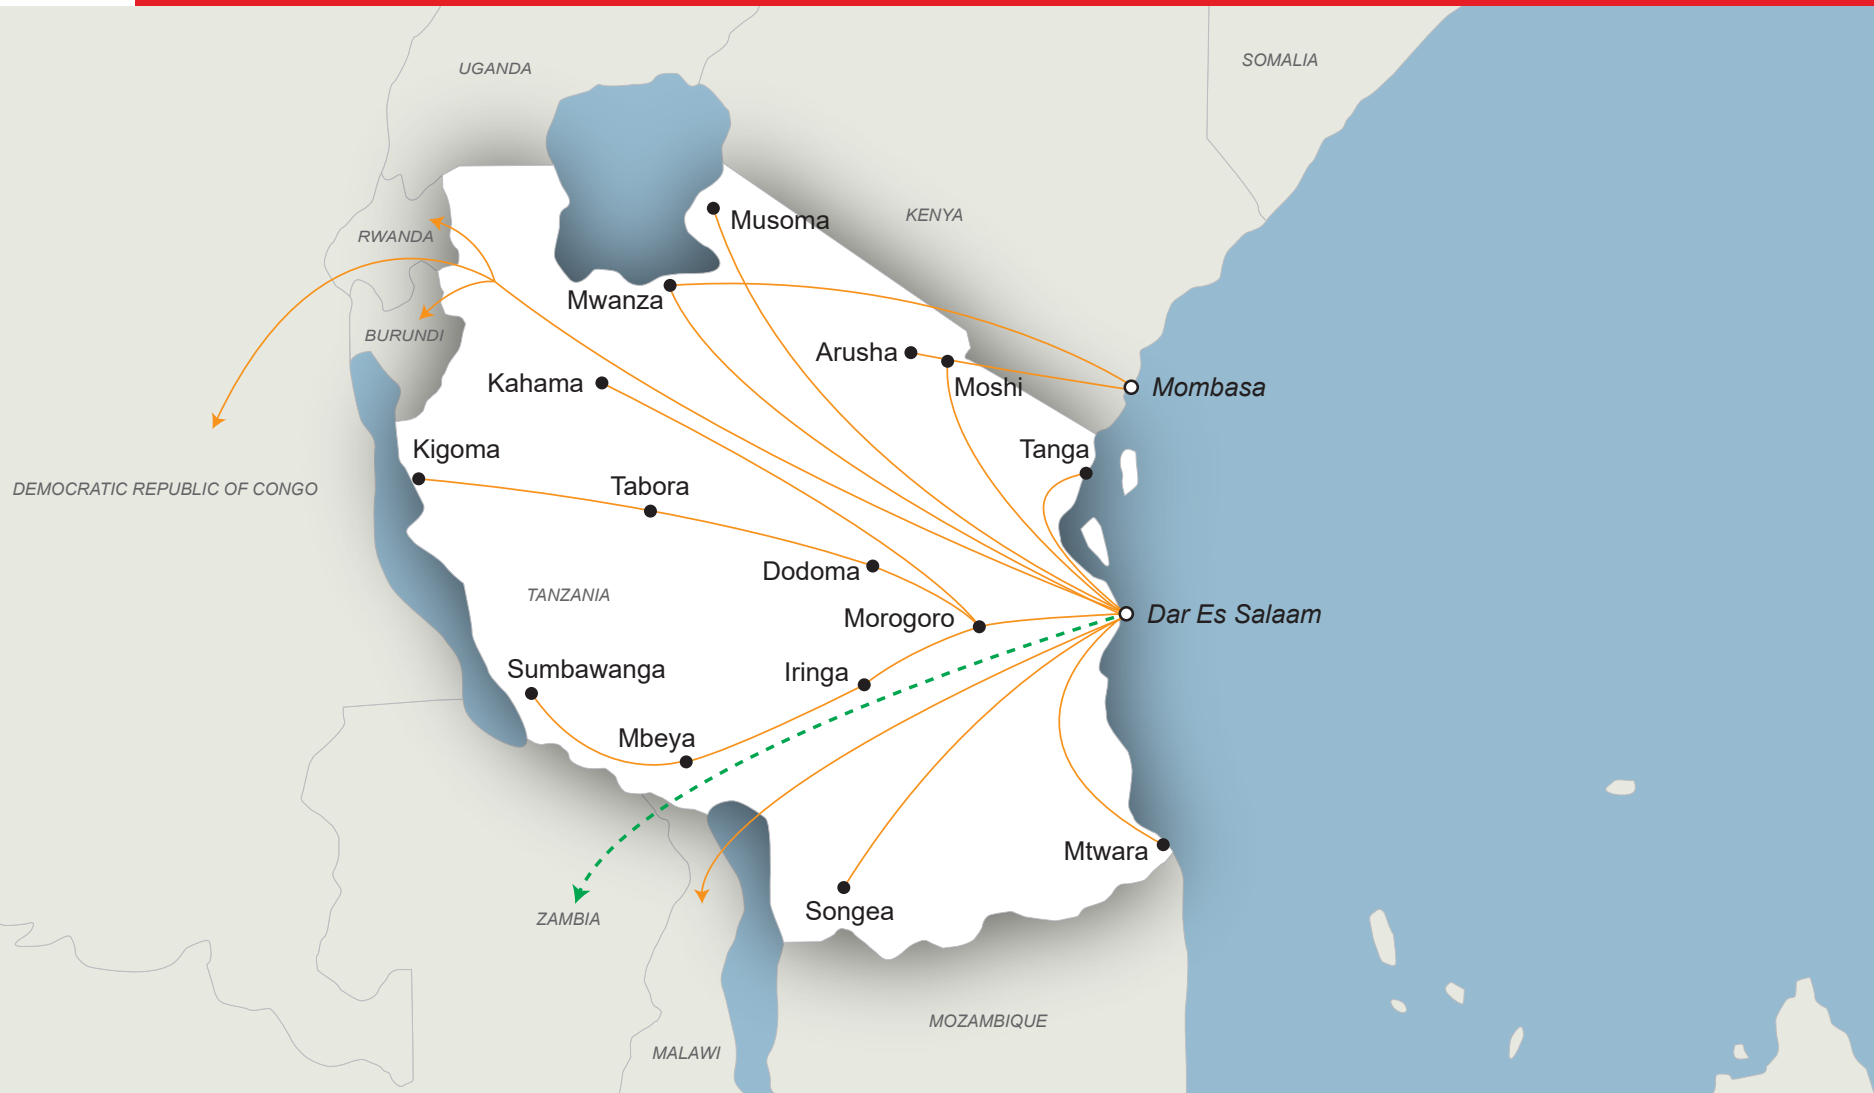

- - - - - Rail  
————— Road

### CMA CGM Strengths

- Inland Transport Solutions to all strategic locations
- 4 maritime services connecting with Rail Transport solutions from / to Tanzania
- Major destinations in Tanzania are served Door delivery within 5 days
- Tanzania is a major gateway for cargo bound for Rwanda, Zambia, Malawi, Burundi and DRC