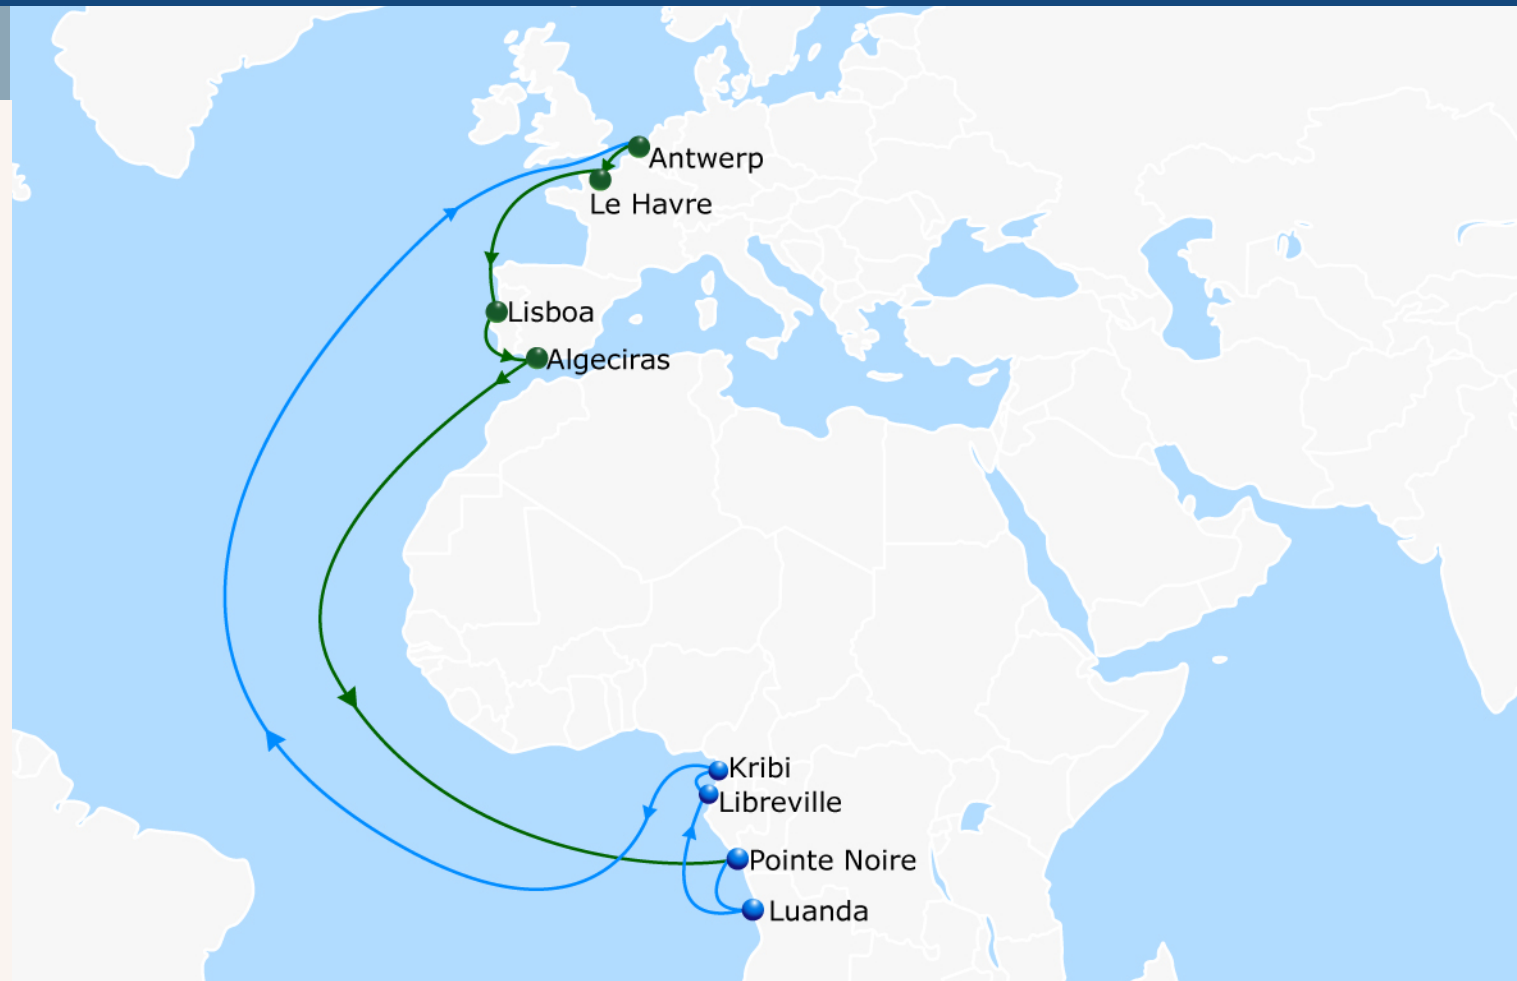

Line Strengths

Main Hubs

Europe Afrique 5

North Europe - West Africa

Transit Times

From	To							
	ALGECIRAS	ANTWERP	KRIBI	LE HAVRE	LIBREVILLE	LISBOA	LUANDA	POINTE NOIRE
ALGECIRAS	-	40	24	41	21	44	17	11
ANTWERP	7	-	31	1	28	4	24	18
KRIBI	23	16	-	17	44	20	40	34
LE HAVRE	6	46	30	-	27	3	23	17
LIBREVILLE	26	19	3	20	-	23	43	37
LISBOA	3	43	27	44	24	-	20	14
LUANDA	30	23	7	24	4	27	-	41
POINTE NOIRE	36	29	13	30	10	33	6	-

Contacts

Key Figures

Frequency: Every Week

Ports of Call: 8

Vessel Fleet: 7

Duration: 49