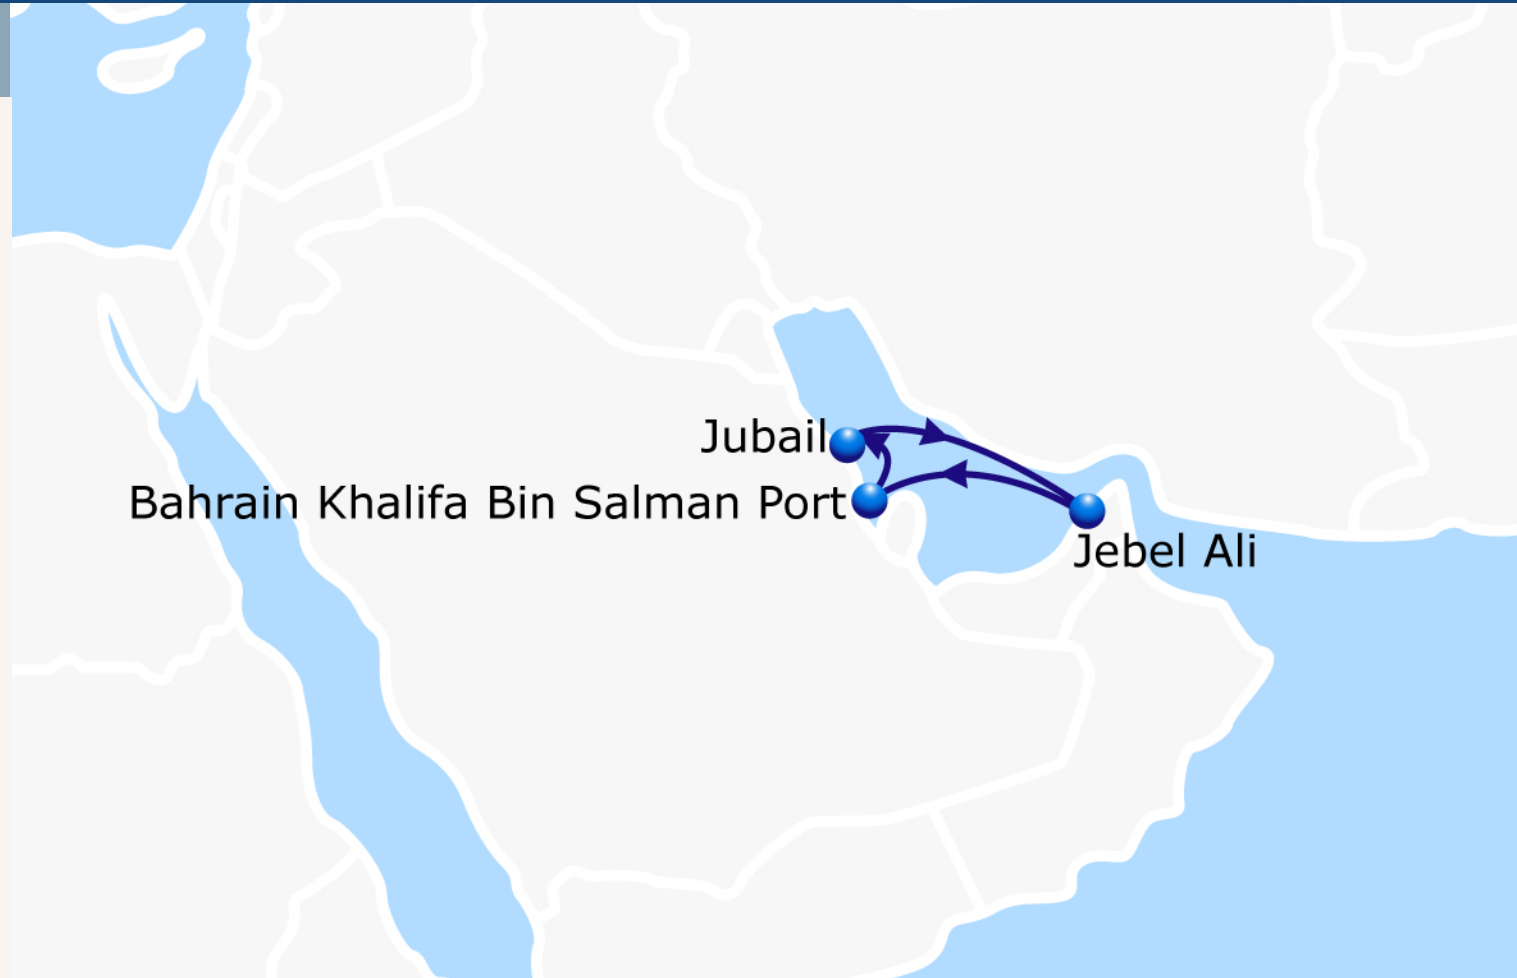

# FAS - Gulf Emirates Bahrain Feeder

Intra-Middle East

Line Strengths

Main Hubs

# FAS - Gulf Emirates Bahrain Feeder

Intra-Middle East

## Transit Times

	To		
From	BAHRAIN KHALIFA BIN SALMAN PORT	JEBEL ALI	JUBAIL
BAHRAIN KHALIFA BIN SALMAN PORT	-	3	1
JEBEL ALI	3	-	4
JUBAIL	5	2	-

## Key Figures

Frequency: Every Week

Ports of Call: 3

Vessel Fleet: 1

Duration: 7