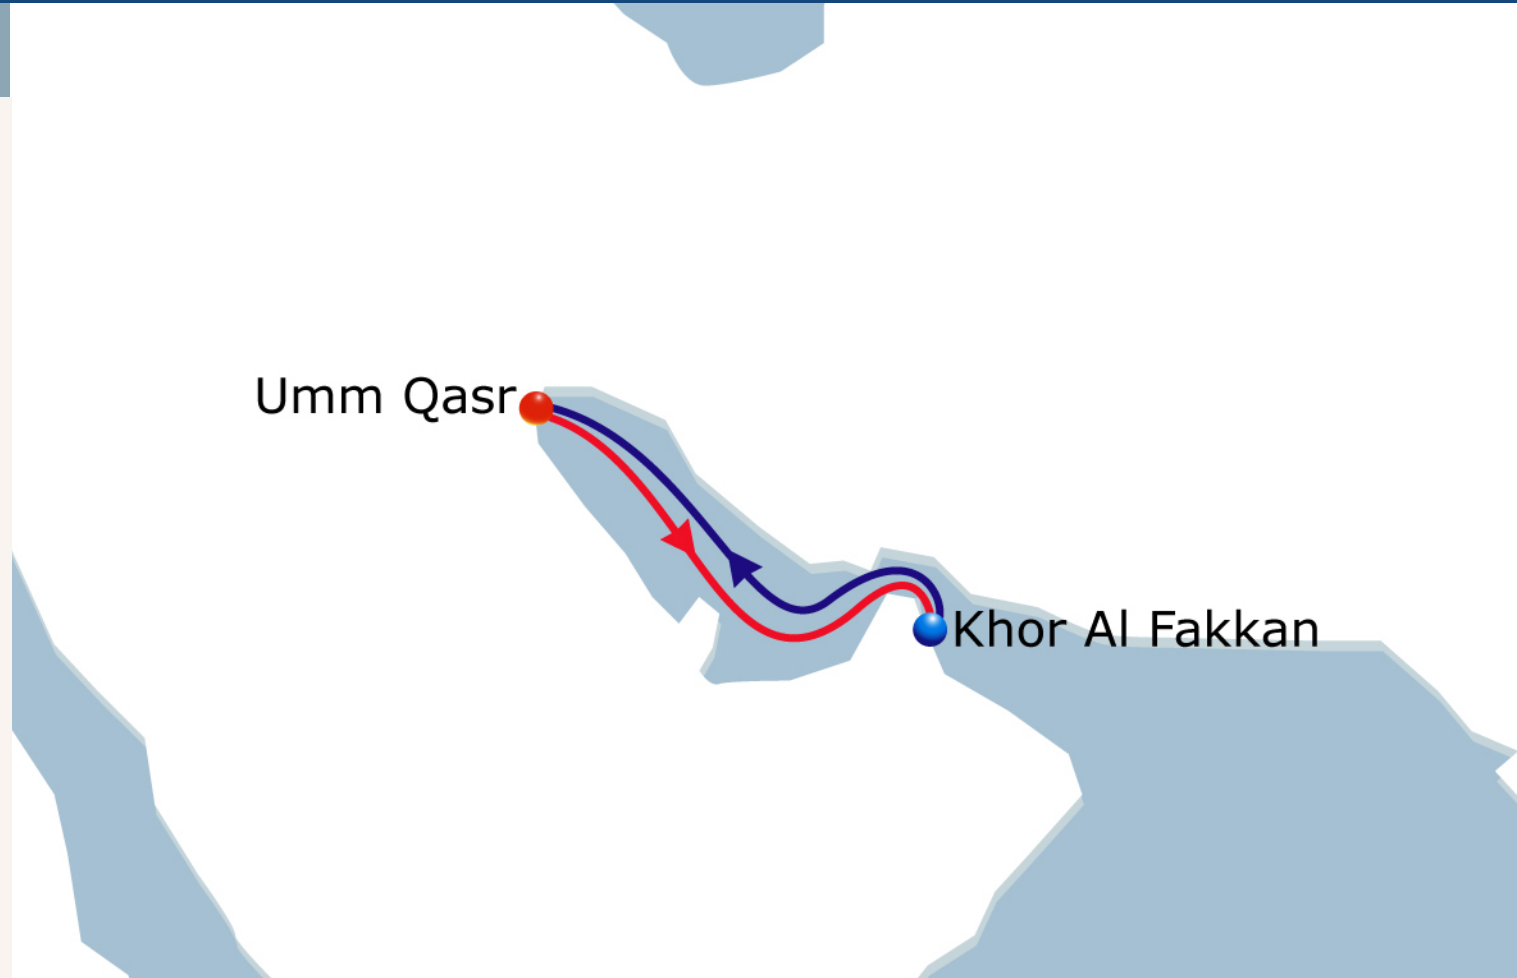

# India Gulf Service

Asia - Middle East

Line Strengths

Umm Qasr

Khor Al Fakkan

Main Hubs

# India Gulf Service

Asia - Middle East

## Transit Times

	To	
From	JEBEL ALI	UMM QASR
JEBEL ALI	-	1
UMM QASR	5	-

## Key Figures

Frequency: Every Week  
Ports of Call: 2  
Vessel Fleet: 1  
Duration: 7