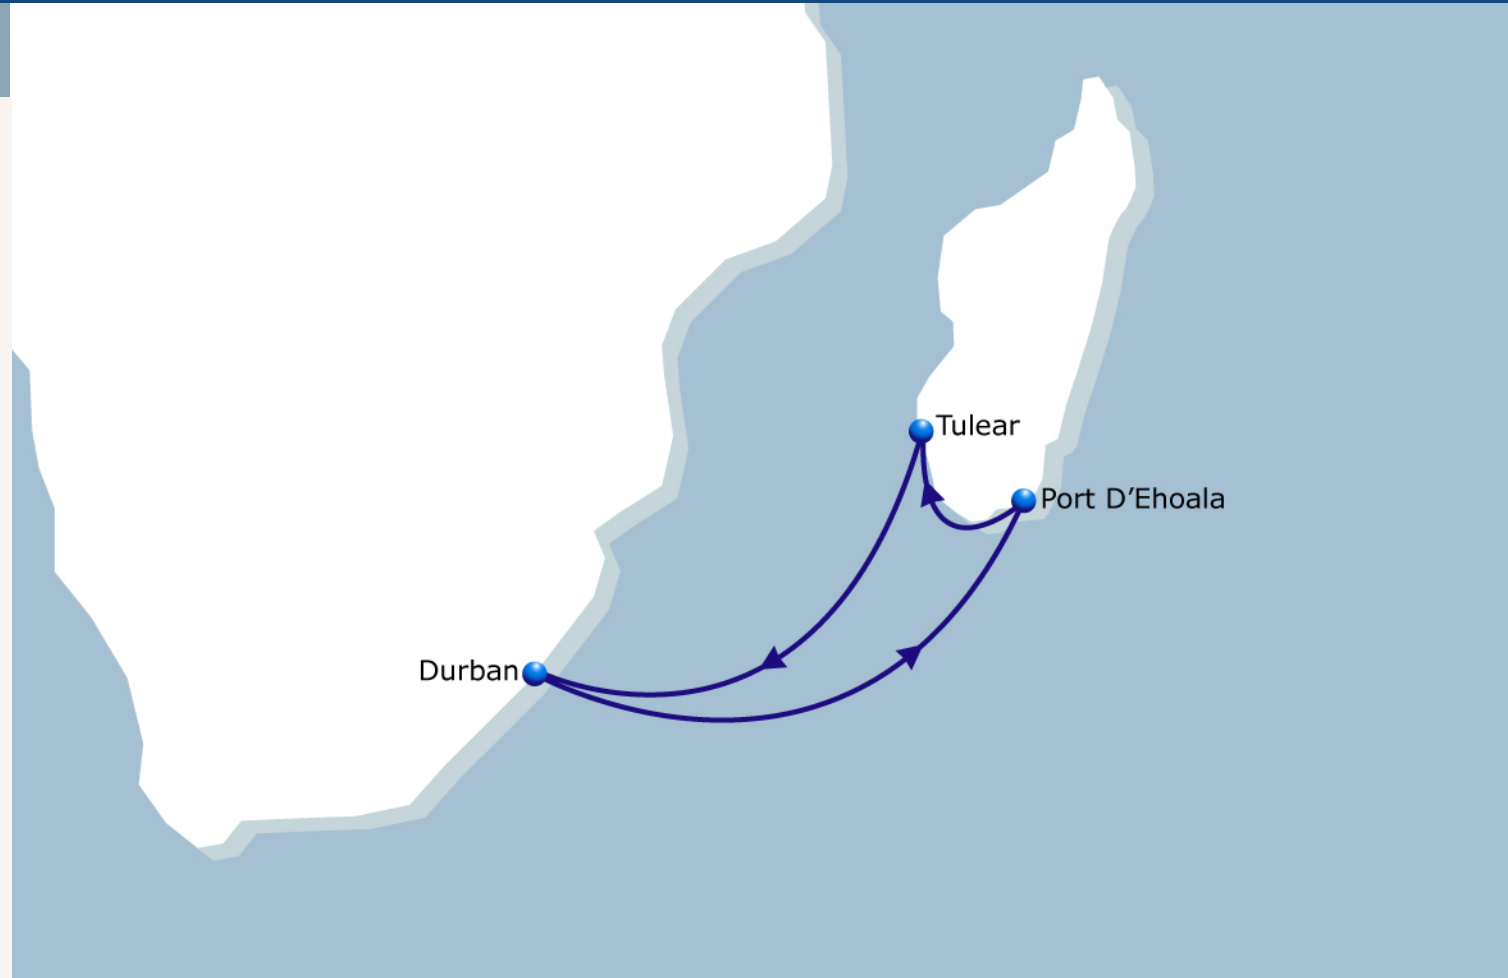

Indian Ocean Feeder 5

Intra East Africa

Line Strengths

Main Hubs

Indian Ocean Feeder 5

Intra East Africa

Transit Times

From	To		
	DURBAN	PORT D'HOALA	TULEAR
DURBAN	-	3	6
PORT D'HOALA	8	-	3
TULEAR	5	8	-

Contacts

Key Figures

Frequency: Every two weeks
Ports of Call: 3
Vessel Fleet: 1
Duration: 14