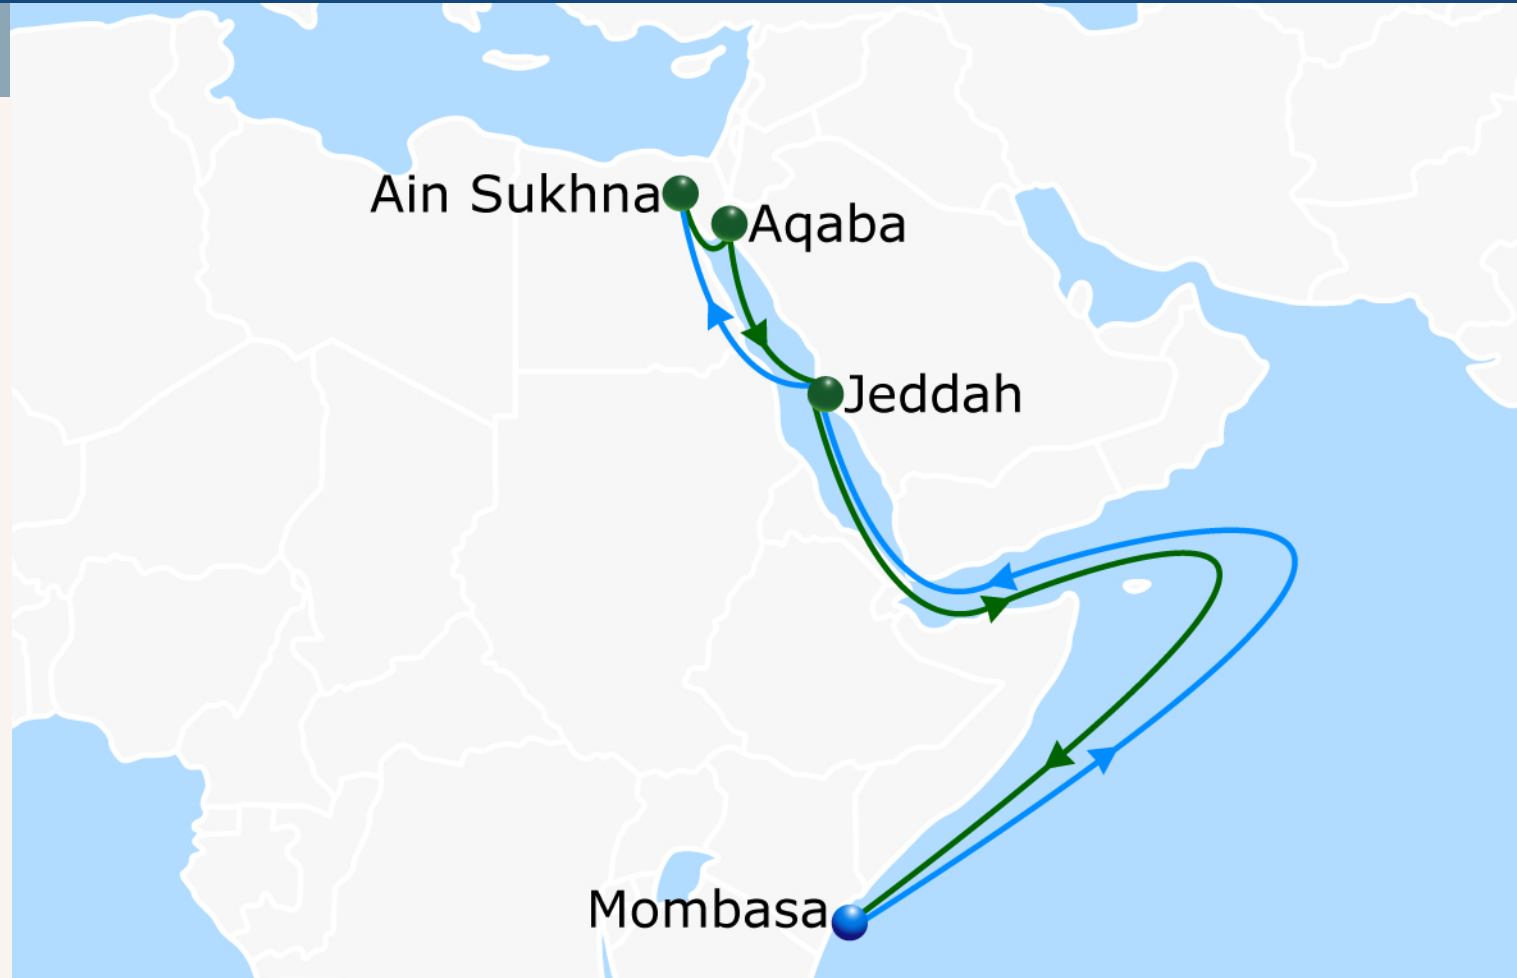

Jeddah Express Service

Middle East - East Africa

Line Strengths

Main Hubs

Jeddah Express Service

Middle East - East Africa

Transit Times

From	To				
	AIN SUKHNA	AQABA	JEDDAH (NB)	JEDDAH (SB)	MOMBASA
AIN SUKHNA	-	1	30	5	17
AQABA	33	-	29	4	16
JEDDAH (NB)	4	5	-	9	21
JEDDAH (SB)	29	30	25	-	12
MOMBASA	17	18	13	22	-

Contacts

Key Figures

Frequency: Every Week

Ports of Call: 5

Vessel Fleet: 5

Duration: 35