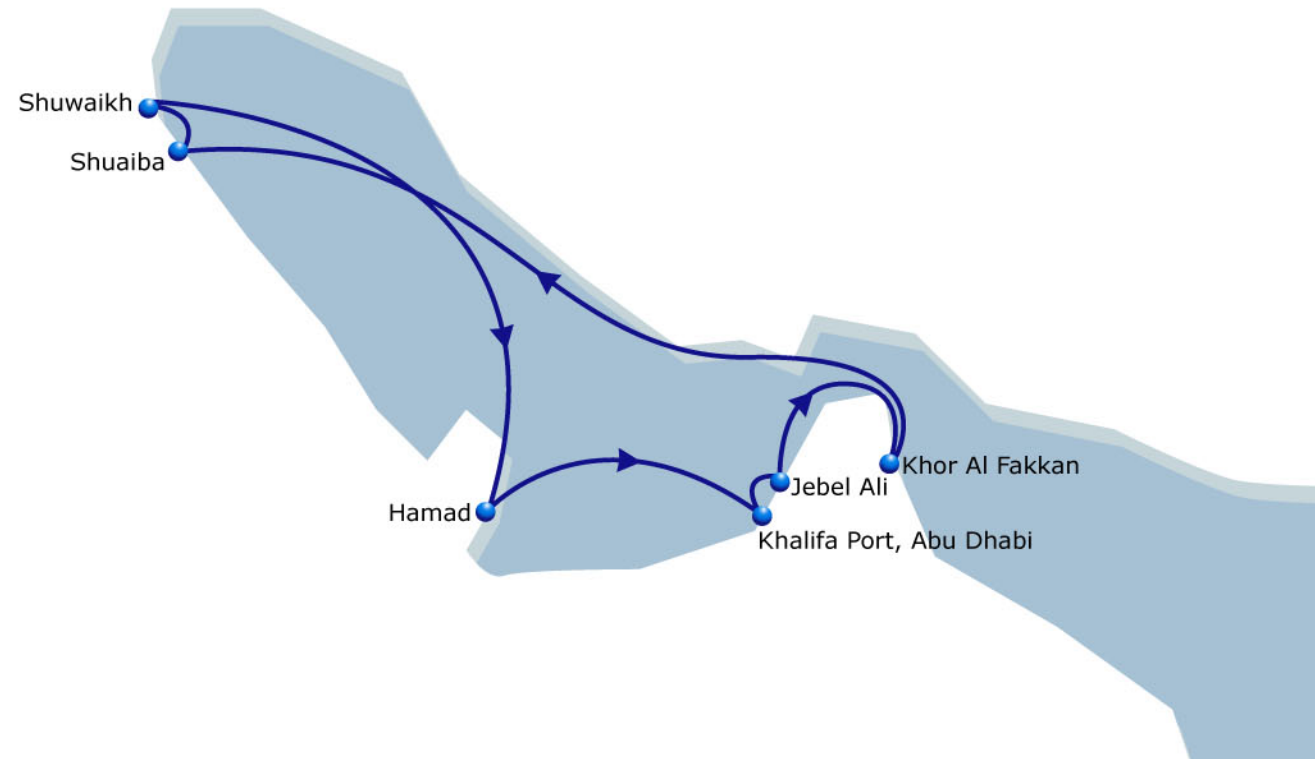

# FAS Gulf Kuwait Feeder (GULFEM2)

Intra Middle East

## Main Hubs

## Key Figures

Frequency: Every two weeks

Ports of Call: 8

Vessel Fleet: 1

Duration: 14