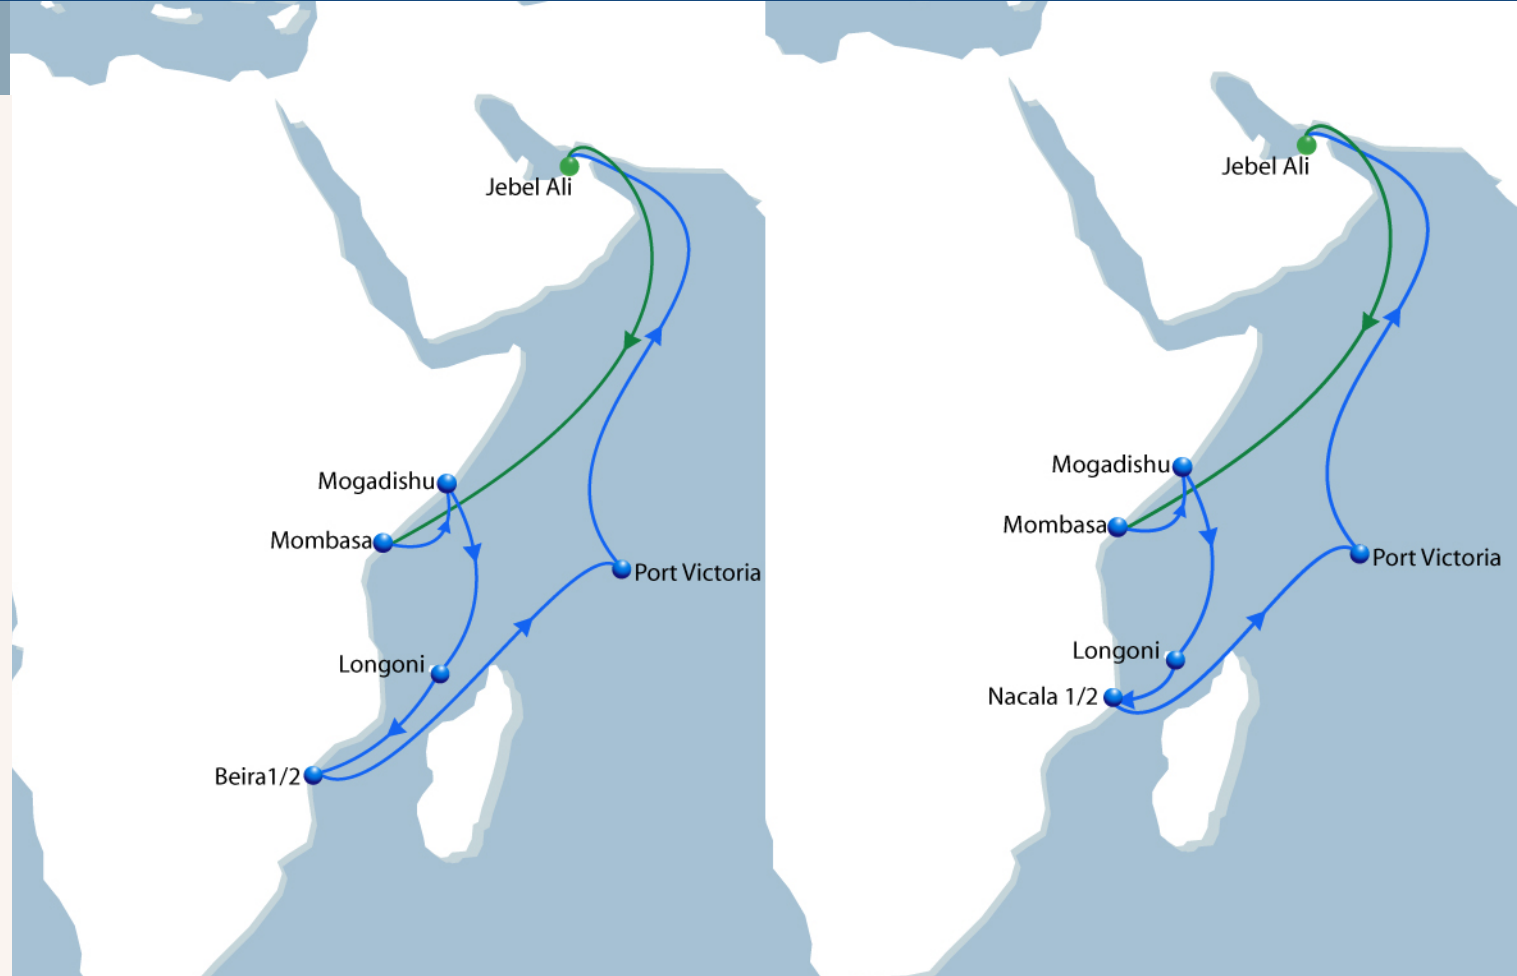

Noura Express

Middle East - East Africa

Line Strengths

Main Hubs

Noura Express

Middle East - East Africa

Transit Times

From	To					
	BEIRA	JEBEL ALI	LONGONI	MOGADISHU	MOMBASA	PORT VICTORIA
BEIRA	-	17	35	28	25	8
JEBEL ALI	23	-	18	11	8	31
LONGONI	5	22	-	33	30	13
MOGADISHU	12	29	7	-	37	20
MOMBASA	15	32	10	3	-	23
PORT VICTORIA	32	9	27	20	17	-

Contacts

Key Figures

Frequency: Every Week
Ports of Call: 6
Vessel Fleet: 6
Duration: 42