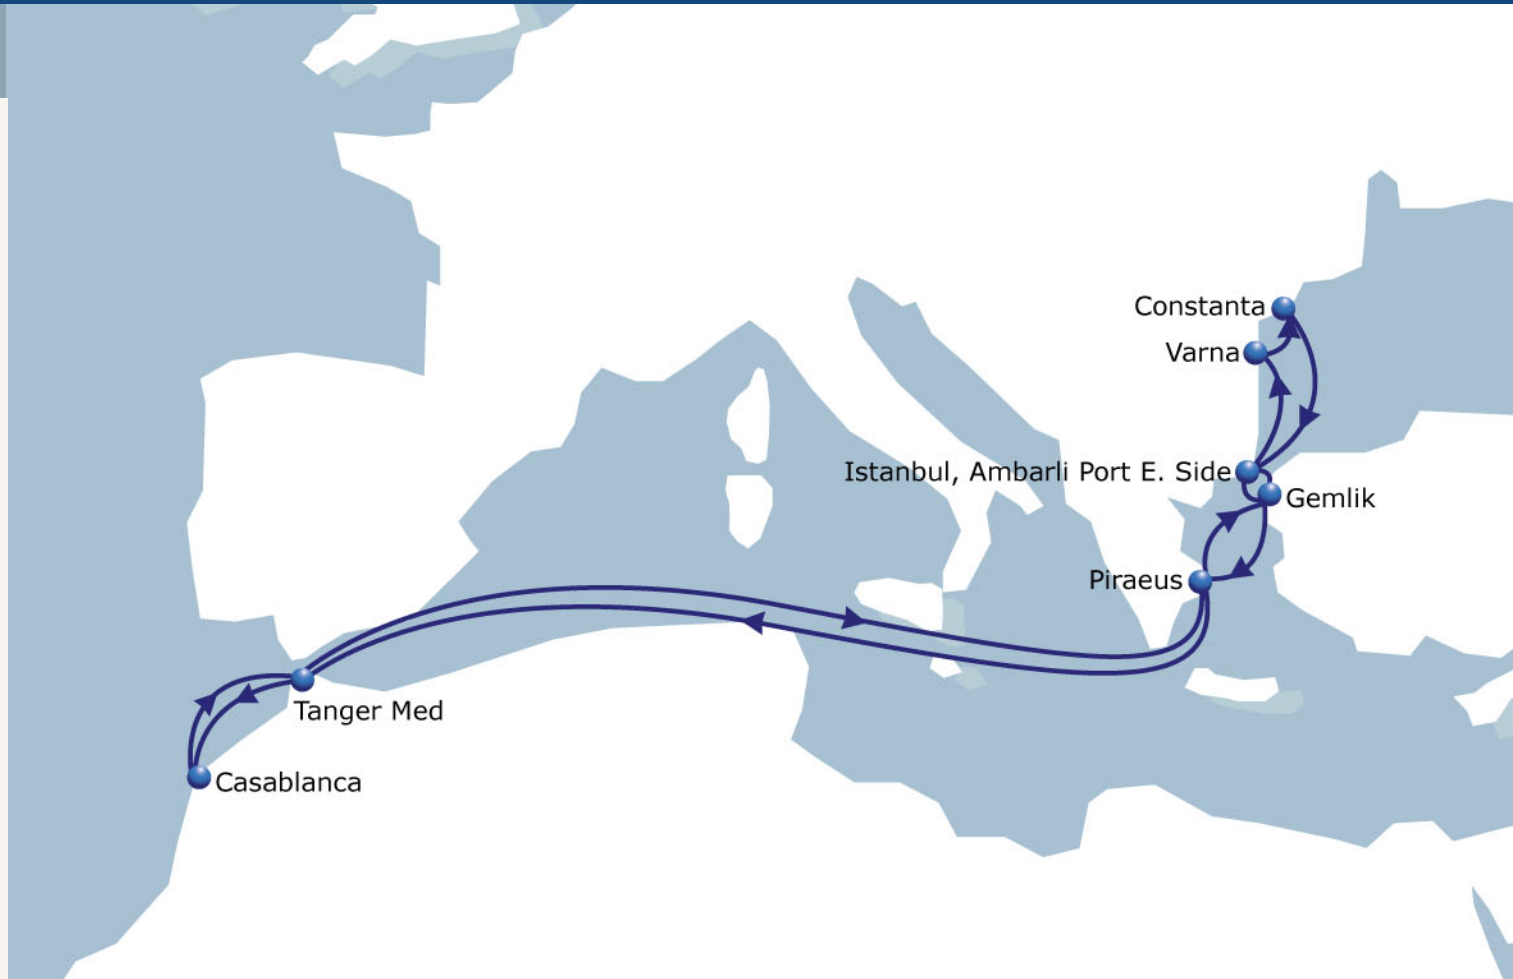

# 3PF West Med Black Sea

Intra Mediterranean

## Line Strengths

Main Hubs

## Key Figures

Frequency: Every Week  
 Ports of Call: 11  
 Vessel Fleet: 4  
 Duration: 28