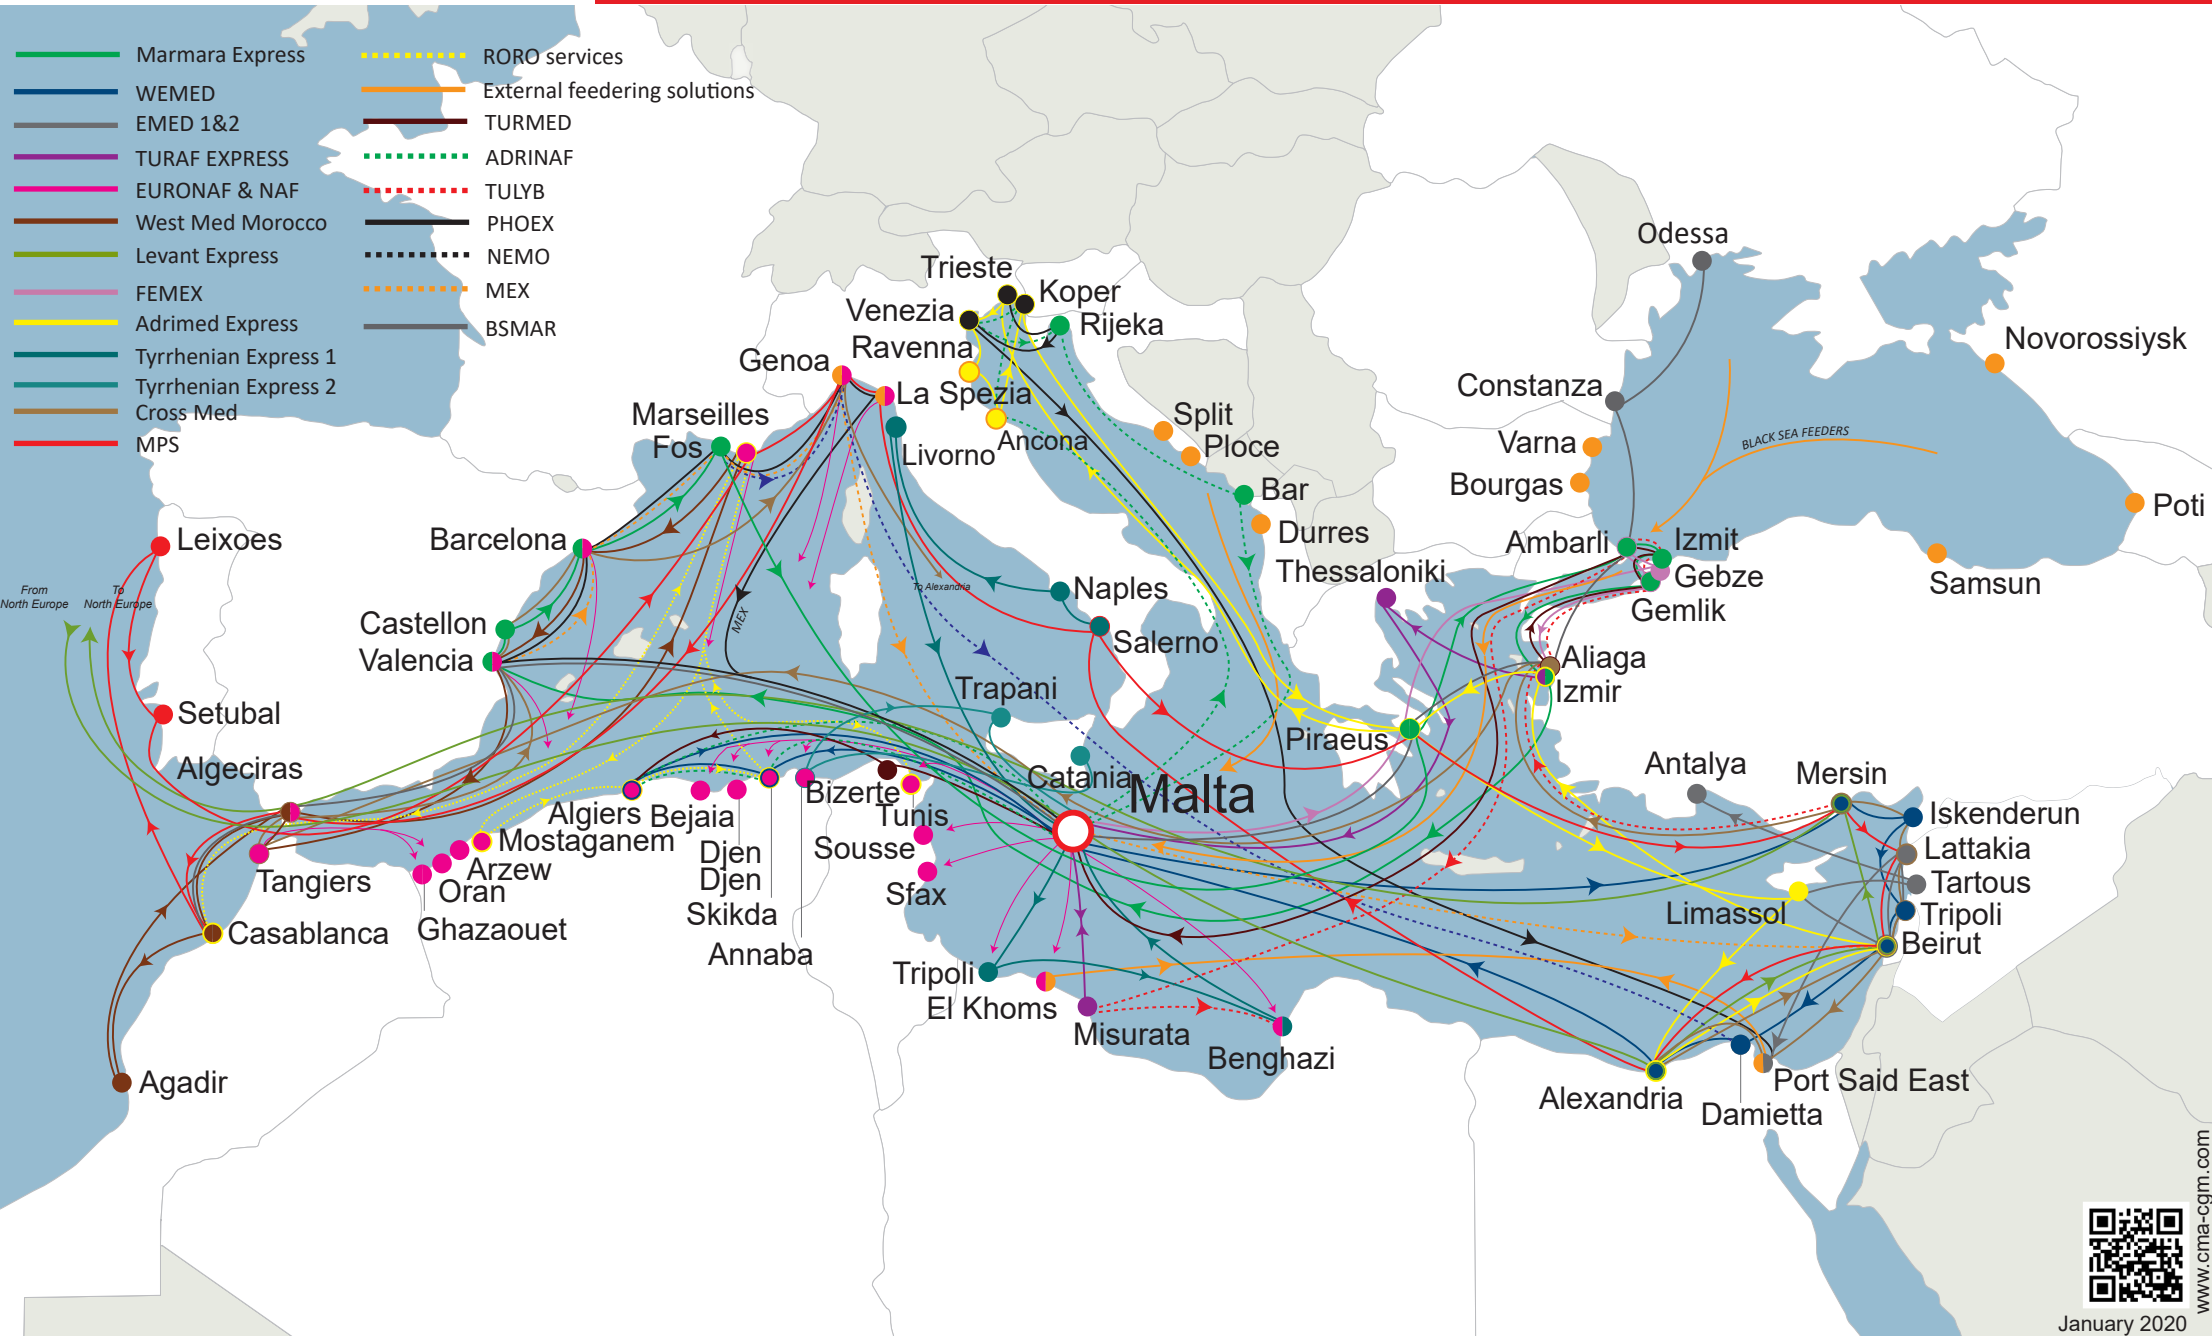

SSL MEDITERRANEAN SERVICES

CMA CGM Group: A comprehensive coverage including short-sea & intermodal

- | | | | |
|--|----------------------|--|----------------------------|
| | Marmara Express | | RORO services |
| | WEMED | | External feeding solutions |
| | EMED 1&2 | | TURMED |
| | TURAF EXPRESS | | ADRINAF |
| | EURONAF & NAF | | TULYB |
| | West Med Morocco | | PHOEX |
| | Levant Express | | NEMO |
| | FEMEX | | MEX |
| | Adrimed Express | | BSMAR |
| | Tyrrhenian Express 1 | | |
| | Tyrrhenian Express 2 | | |
| | Cross Med | | |
| | MPS | | |