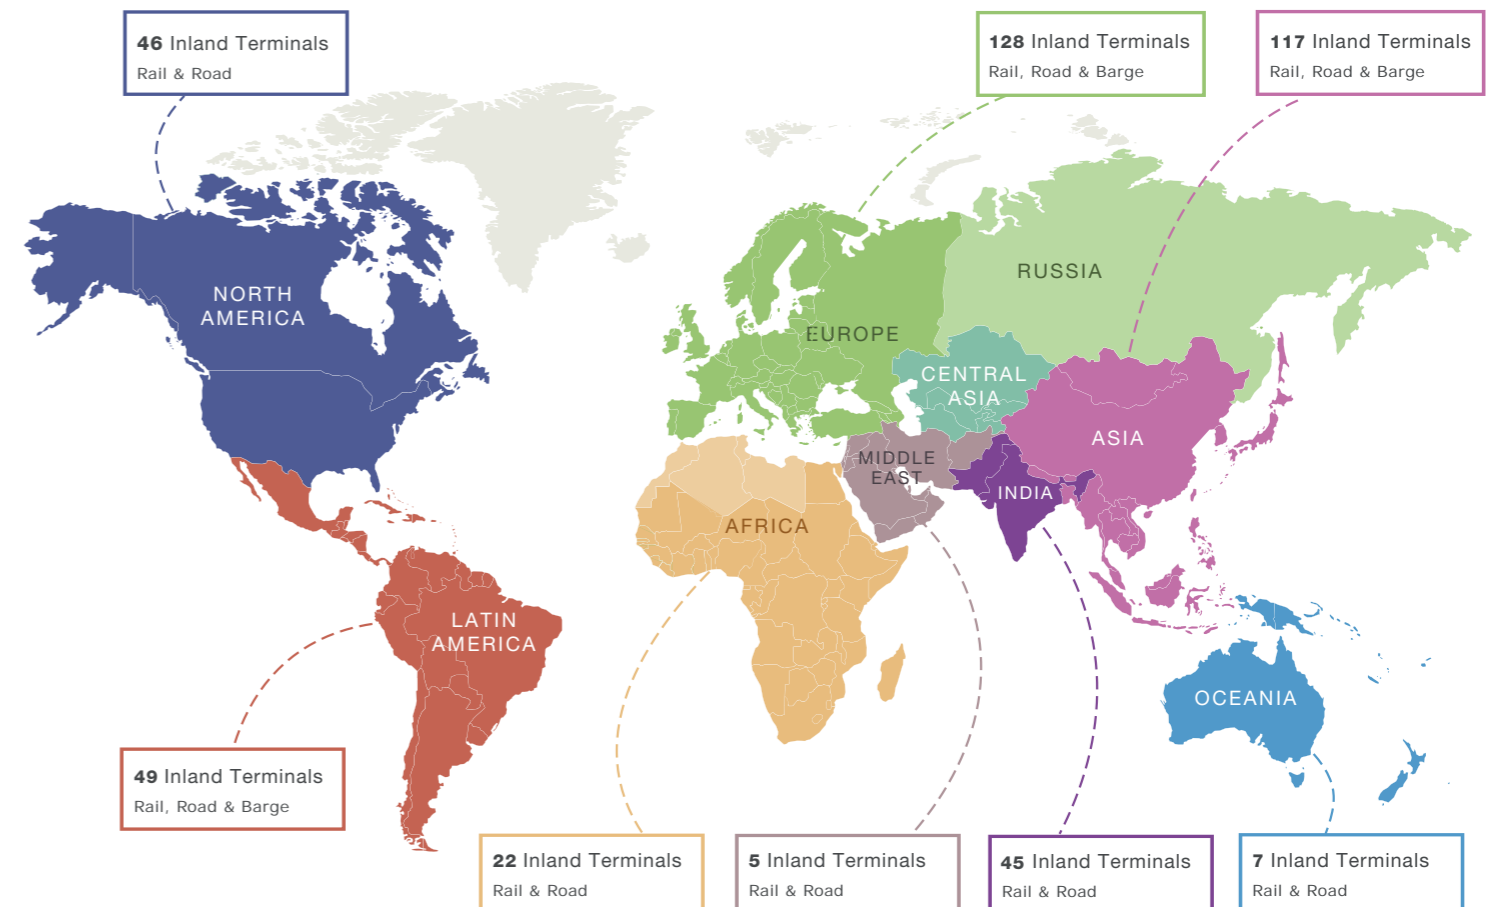

EXPERT INTERMODAL TEAMS AT YOUR SERVICE FOR TAILOR-MADE SOLUTIONS

Everywhere in the world, in all CMA CGM Offices and Agencies, our teams are available to provide you with the intermodal solutions best suited to meet your specific requirements; including the organized pick-up and delivery of cargo, minimized delays, and optimized safety and security of transport conditions.