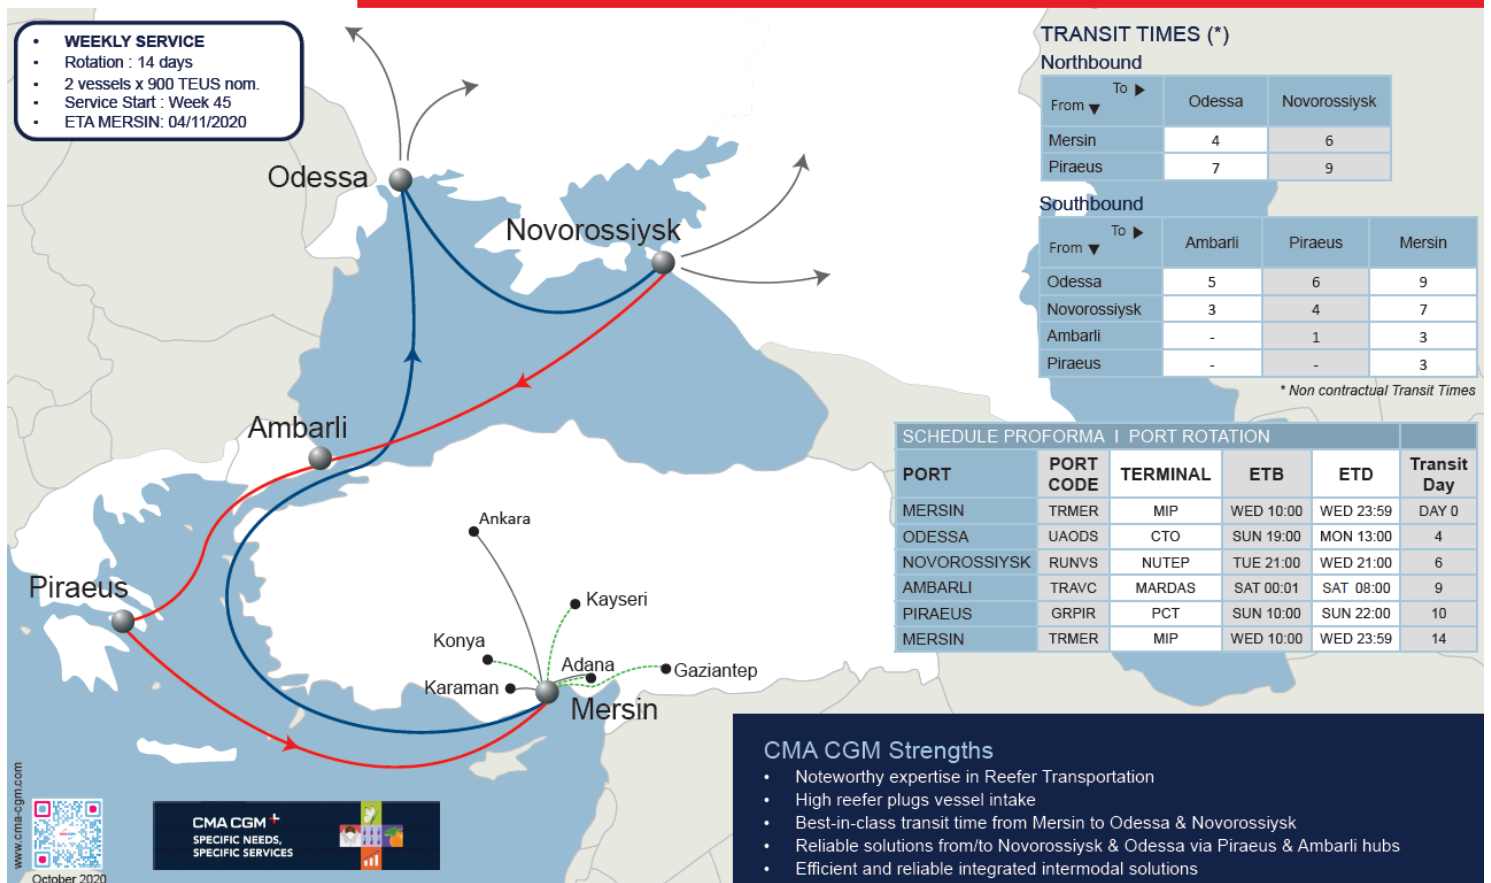

CUSTOMER ADVISORY

EMBX – EAST MED BLACK SEA EXPRESS

A new sustainable Reefer service linking SOUTH TURKEY to BLACK SEA as from WEEK 45

Dear valued Client,

We are pleased to announce the implementation of a new **SHORT SEA** weekly service, between **Southern Turkey & Black Sea**:

➔ **EMBX – EAST MED BLACK SEA EXPRESS** starting as from **Wednesday – November 4th, 2020** ex Mersin port. This sustainable option is aiming at fostering your cold supply chain optimization during upcoming Citrus campaign.

- **Fleet** : 2 vessels x 900 TEUS nominal capacity
- **Rotation** : MERSIN / ODESSA / NOVOROSSYSK / AMBARLI / PIRAEUS / MERSIN
- **Frequency** : WEEKLY

- *1st call ETA TRMER: Wed. 4/11/2020 | 1st call ETA UAODS: Sun. 8/11/2020 | 1st call ETA RUNVS: Tue. 10/11/2020
- Ocean TRANSIT TIME references : TRMER → UAODS: 4 DAYS | TRMER → RUNVS: 6 DAYS

EAST MED - BLACK SEA EXPRESS | EMBX

Your new Short Sea Reefer service linking South Turkey to Black Sea

In addition - please find herewith the corresponding updated **EMBX – EAST MED BLACK SEA EXPRESS Long-Term schedule**.