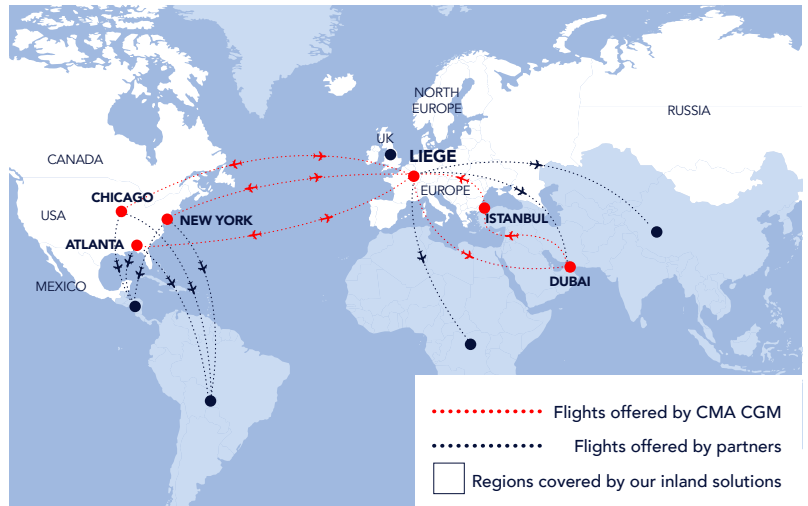

CMA CGM AIRCARGO

REACHING NEW HEIGHTS FOR SUPPLY CHAINS

The new airfreight division of the CMA CGM Group offers a selection of cargo flights, linking North America, Europe, Dubai and Istanbul in record time.

YOUR SERVICES

GET UNBEATABLE TRANSIT TIME FOR URGENT SHIPMENTS

Fast delivery in record time with regular flight departures worldwide and several direct flights.

BENEFIT FROM AN INTERNATIONAL COVERAGE

Flights between major airports in the world with intermodal connections in several regions: Europe, Russia, Canada, USA and Mexico.

Contact your usual sales representative or by mail
sales.aircargo@cma-cgm.com

INSTRUCTIONS MANUAL

CARGO FLIGHTS
LGG - DXB - IST - LGG
LGG - ORD - LGG
LGG - JFK - LGG
LGG - ATL - LGG

FREQUENCY
2 flights/week
7 flights/week
2 flights/week
3 flights/week

Flights are available between North America, Dubai and Istanbul via Liege connection.

LGG: Liege Airport (Belgium) - DXB: Dubai International Airport (United Arab Emirates) - IST: Istanbul Airport (Turkey) - ORD: Chicago O'Hare International Airport (USA) - JFK: John F. Kennedy International Airport (USA) - ATL: Hartsfield-Jackson Atlanta International Airport (USA).