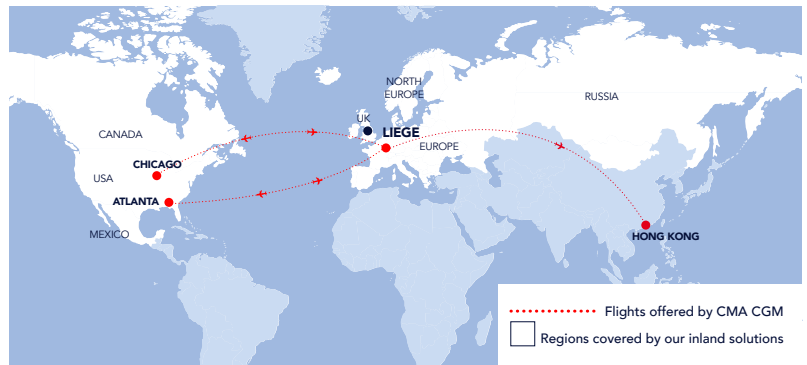

**CMA CGM AIRCARGO**

**REACHING NEW HEIGHTS FOR SUPPLY CHAINS**

The new airfreight division of the CMA CGM Group offers a selection of cargo flights, linking North America, Europe and Asia in record time.

**YOUR SERVICES**

**GET UNBEATABLE TRANSIT TIME FOR URGENT SHIPMENTS**

Fast delivery in record time with regular flight departures worldwide and several direct flights.

**BENEFIT FROM AN INTERNATIONAL COVERAGE**

Flights between major airports in the world with intermodal connections in several regions: Europe, Russia, Canada, USA and Mexico.

**ENJOY A COMPREHENSIVE OFFER OF THE CMA CGM GROUP**

Its reinforced logistics offer (maritime, inland and airfreight) to meet your needs for complete, fast and agile solutions.

**INSTRUCTIONS MANUAL**

CARGO FLIGHTS
LGG - ORD - LGG
LGG - ATL - LGG
LGG - HKG - LGG

**FREQUENCY**

5 flights/week
2 flights/week
3 flights/week

**TAKE OFF NOW**

LGG: Liege Airport (Belgium) - ORD: Chicago O'Hare International Airport (USA) - ATL: Hartsfield-Jackson Atlanta International Airport (USA) - HKG: Hong Kong International Airport.