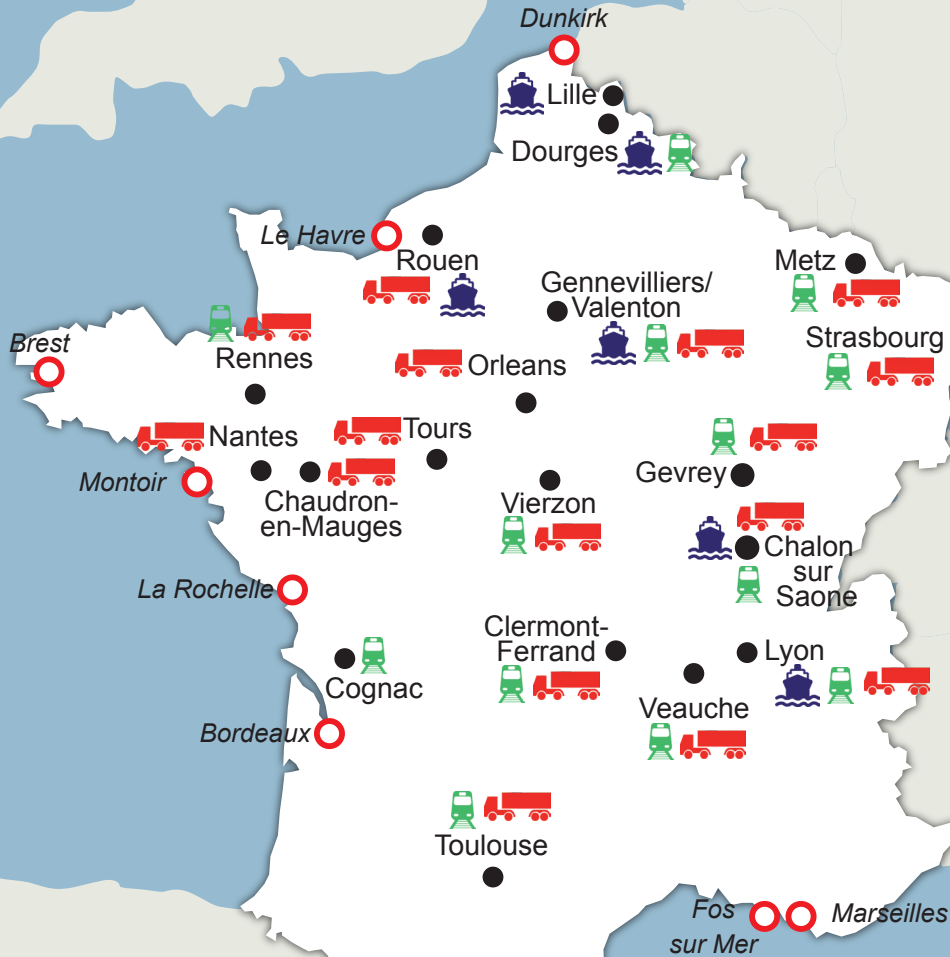

ILS FRANCE: French depots opened in:

CARRIER HAULAGE

MERCHANT HAULAGE

Barge

Road

Rail